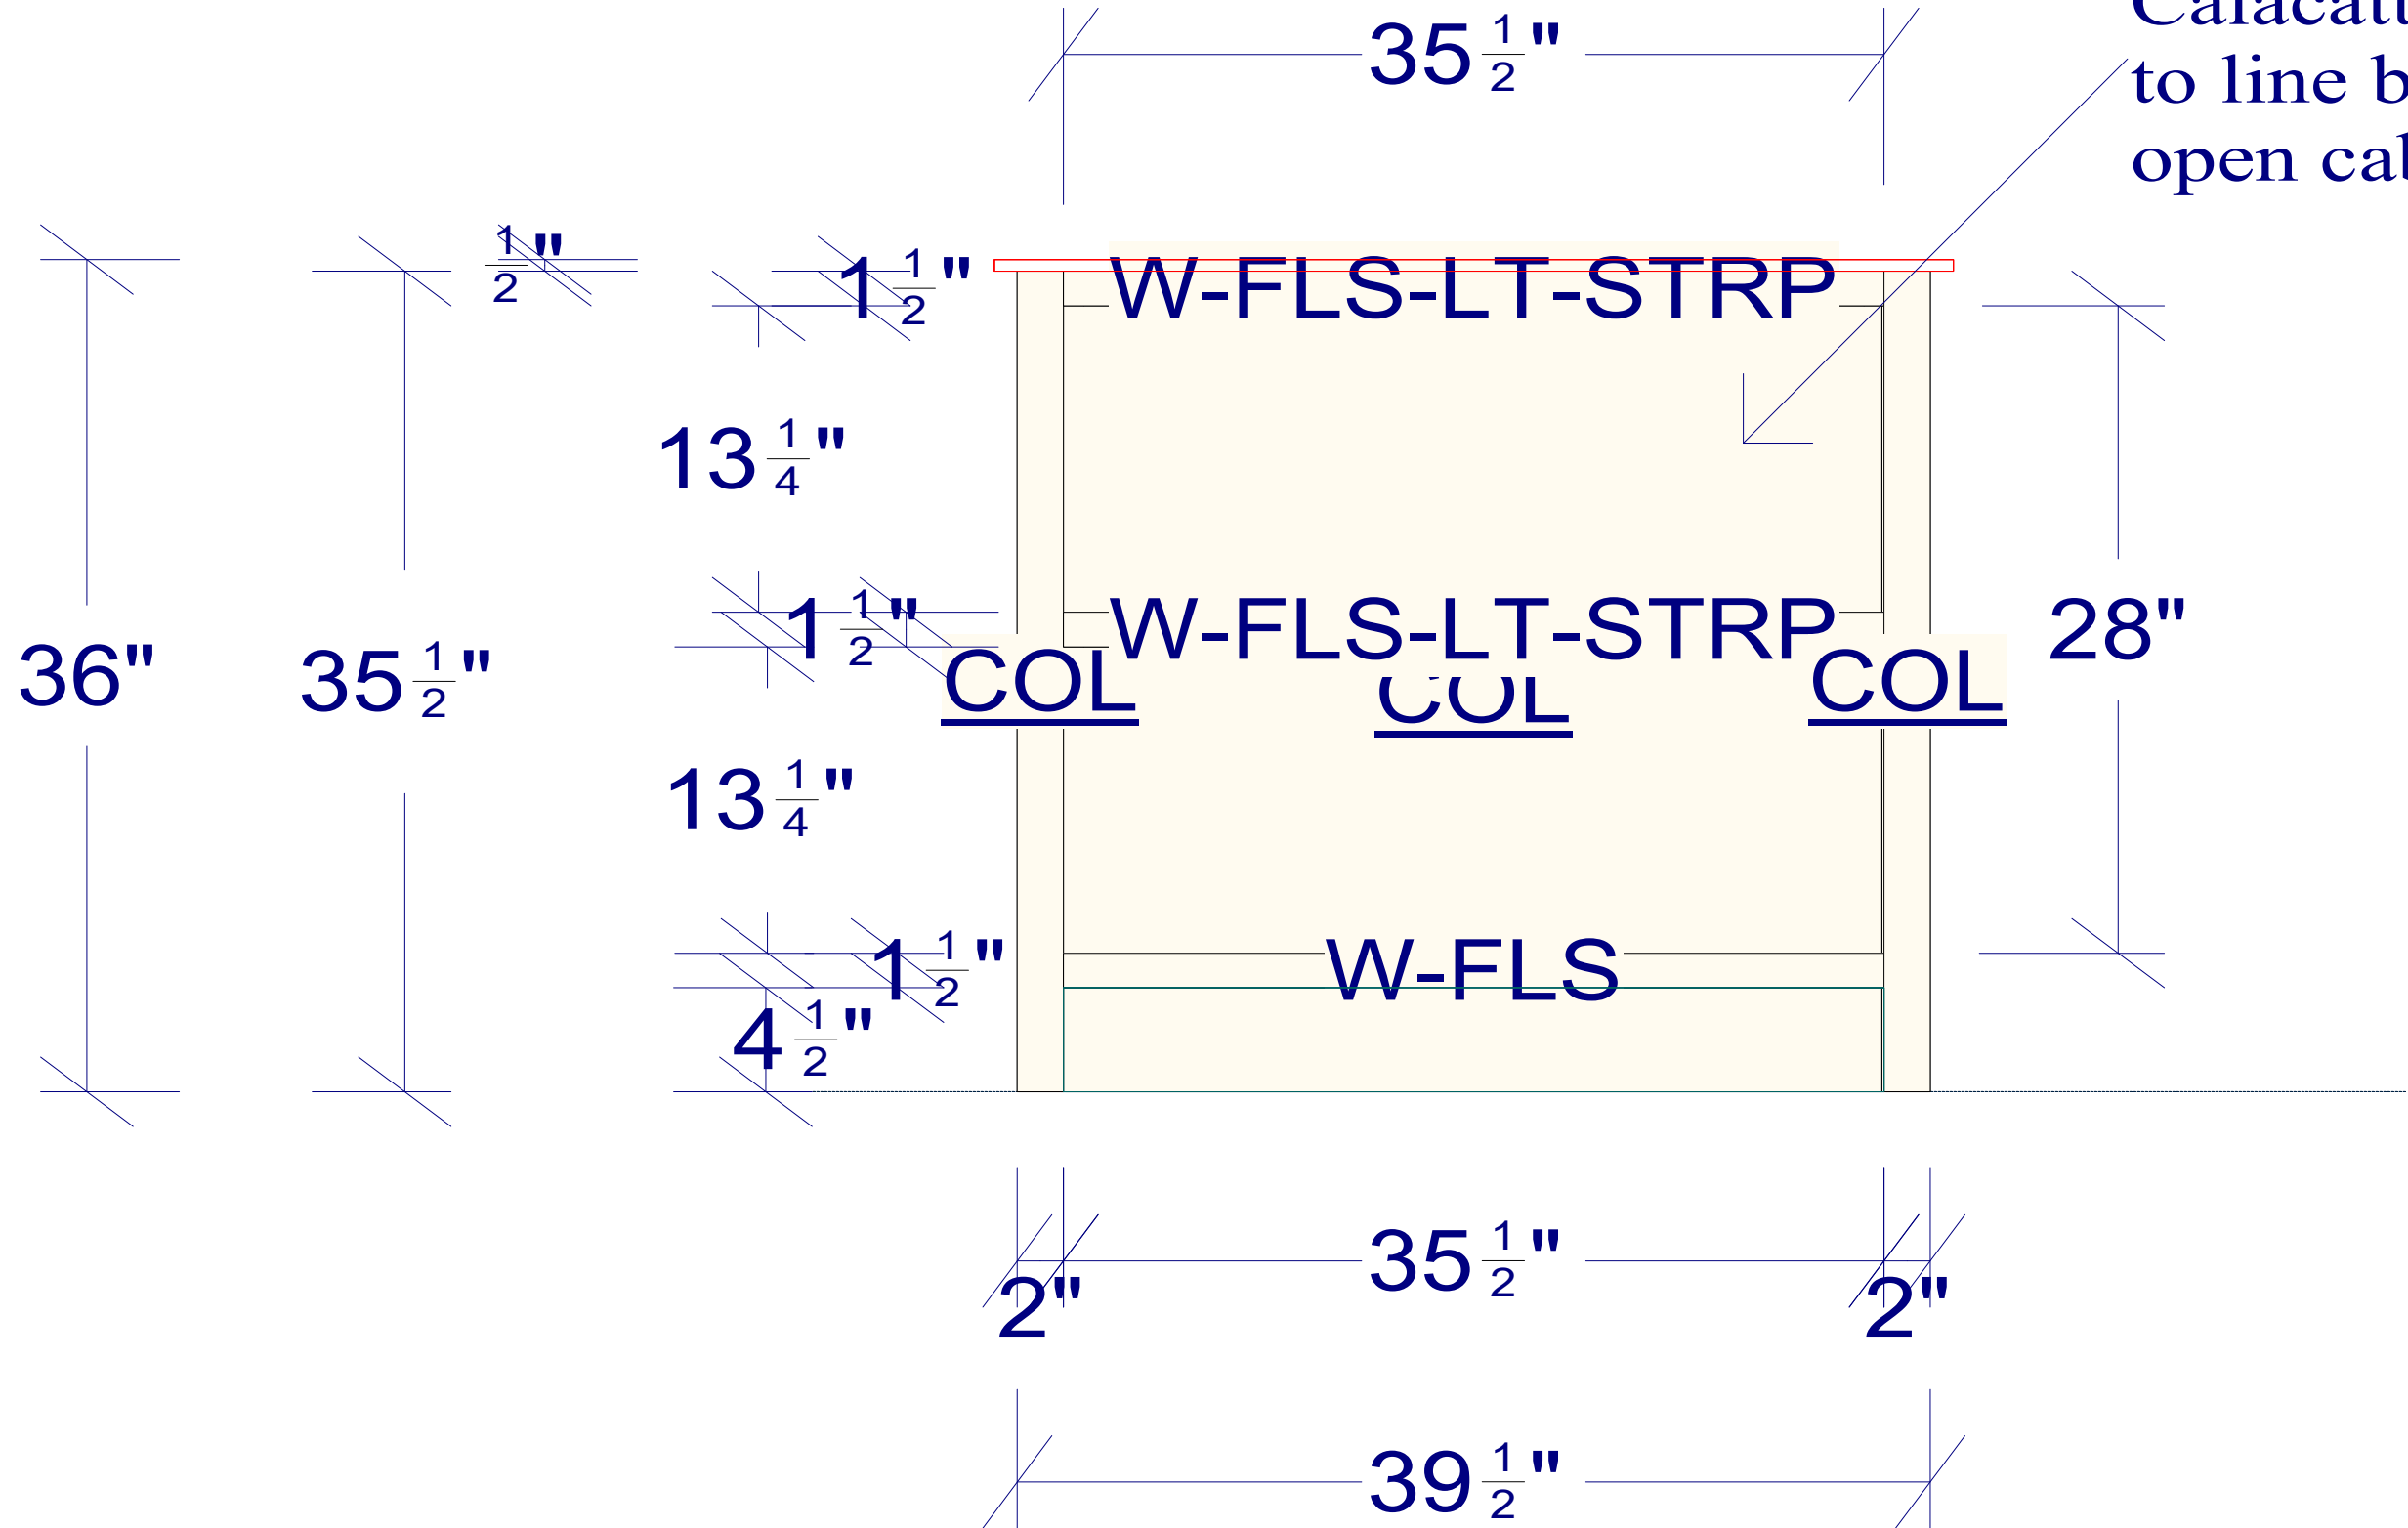

5mm Laminam  
 Calacatta Viola Naturali  
 to line back panel of  
 open cabinet

All dimensions size designations given are subject to verification on job site and adjustment to fit job conditions.

This is an original design and must not be released or copied unless applicable fee has been paid or job order placed.

Designed: 7/25/2025  
 Printed: 8/15/2025