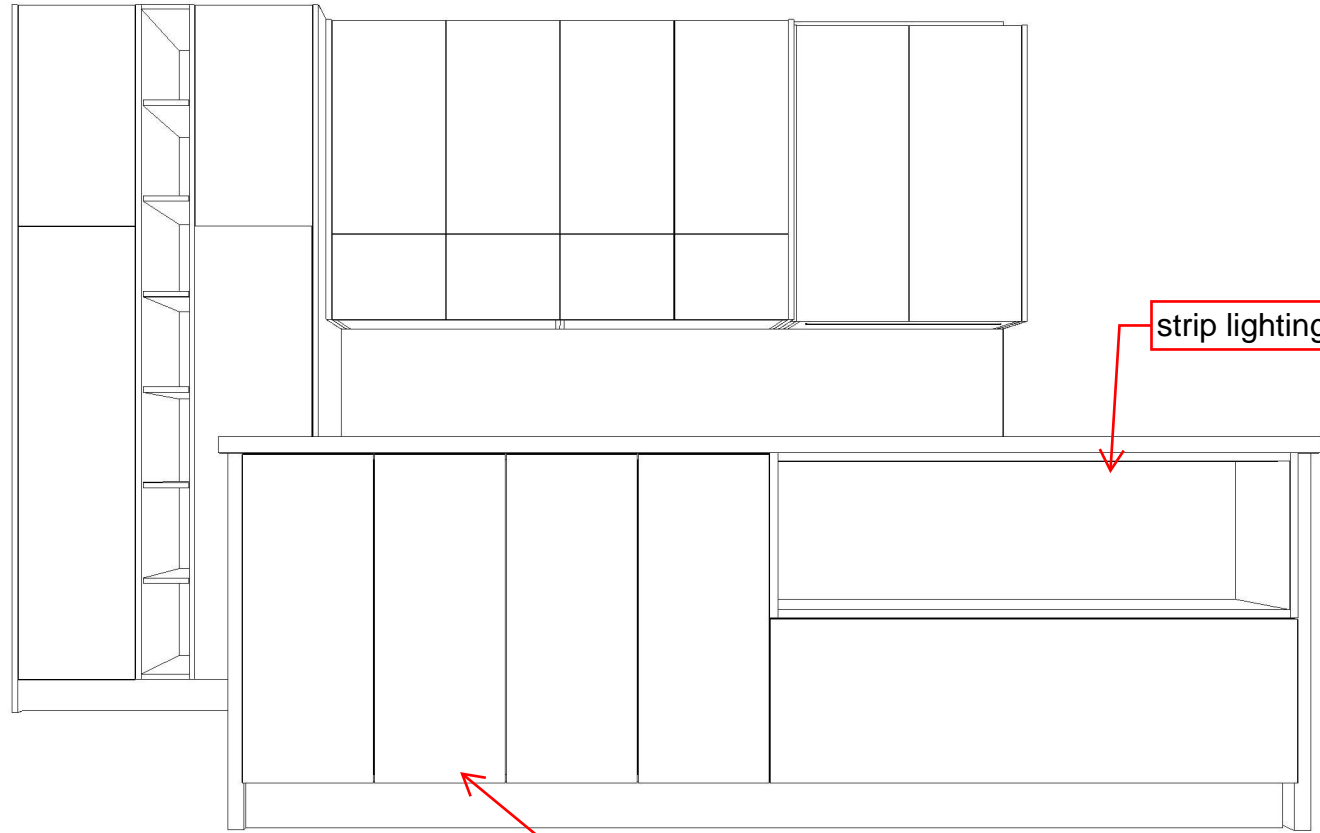

CSM handles

strip lighting above

bi-fold door cabinet
(wall cabinet - base
to be built up on site)

Note: This drawing is an artistic interpretation of the general appearance of the design. It is not meant to be an exact rendition.