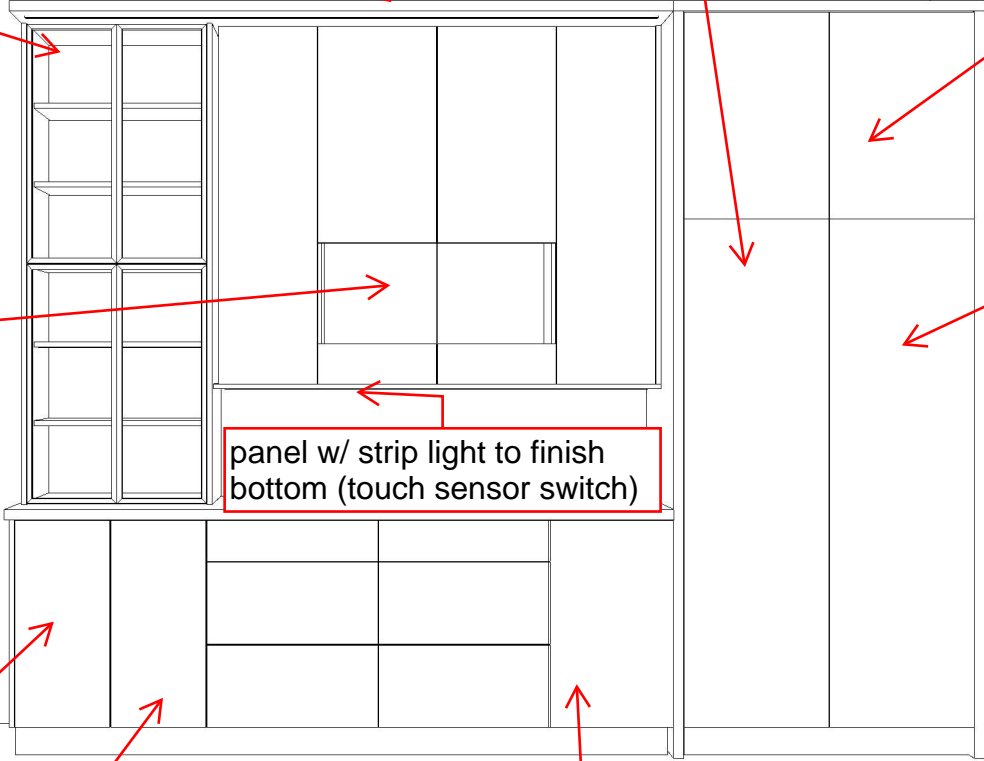

aluminum framed doors w/ clear glass & tip-on hardware. Linen interior - strip lights interior left & right

floating shelf (no hardware) w/ strip light

5 pull-outs

centre divider w/ tray dividers

large glass inserts - Lighting left & right

tall merchandiser cabinet

panel w/ strip light to finish bottom (touch sensor switch)

adjustable shelves

double trash

tray dividers w/ 1 small pull-out

Note: This drawing is an artistic interpretation of the general appearance of the design. It is not meant to be an exact rendition.