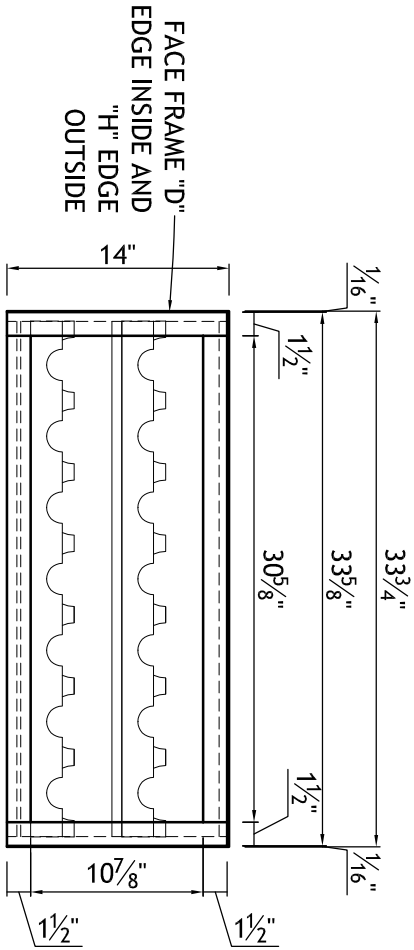

AC02587-1	Door Style: F30_74_74-3"	Finished Left: -	Cabinet Type: WSP
ITEM #21	Door Material: HDF	Finished Right: -	Dwr Front Type: -
	Case Material: 5/8PB	Finished Top: -	Dwr Box Type: -
	Inside Material: NMM	Finished Bottom: -	Hinge: -
Qty=1	Base Type: -	Finished Interior: YES	Edge Profile: H

- WALL OPEN SHELF CAB. w/FACE FRAME AND WINE BOTTLE SADDLES
INSTALLED IN FLOOR AND FIXED SHELF

FRONT VIEW

SECTION VIEW