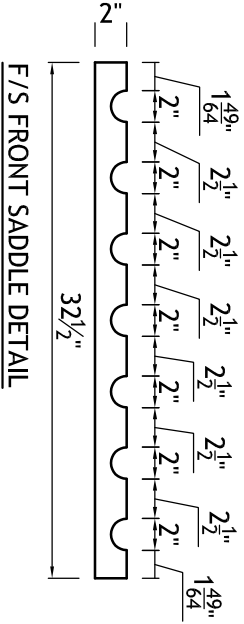

AC02587-1	Door Style: F30_74_74-3"	Finished Left: -	Cabinet Type: WSP
ITEM #21	Door Material: HDF	Finished Right: -	Dwr Front Type: -
	Case Material: 5/8PB	Finished Top: -	Dwr Box Type: -
	Inside Material: NMM	Finished Bottom: -	Hinge: -
Qty=1	Base Type: -	Finished Interior: YES	Edge Profile: H

- WALL OPEN SHELF CAB. w/FACE FRAME AND WINE BOTTLE SADDLES
INSTALLED IN FLOOR AND FIXED SHELF

FRONT VIEW

SECTION VIEW