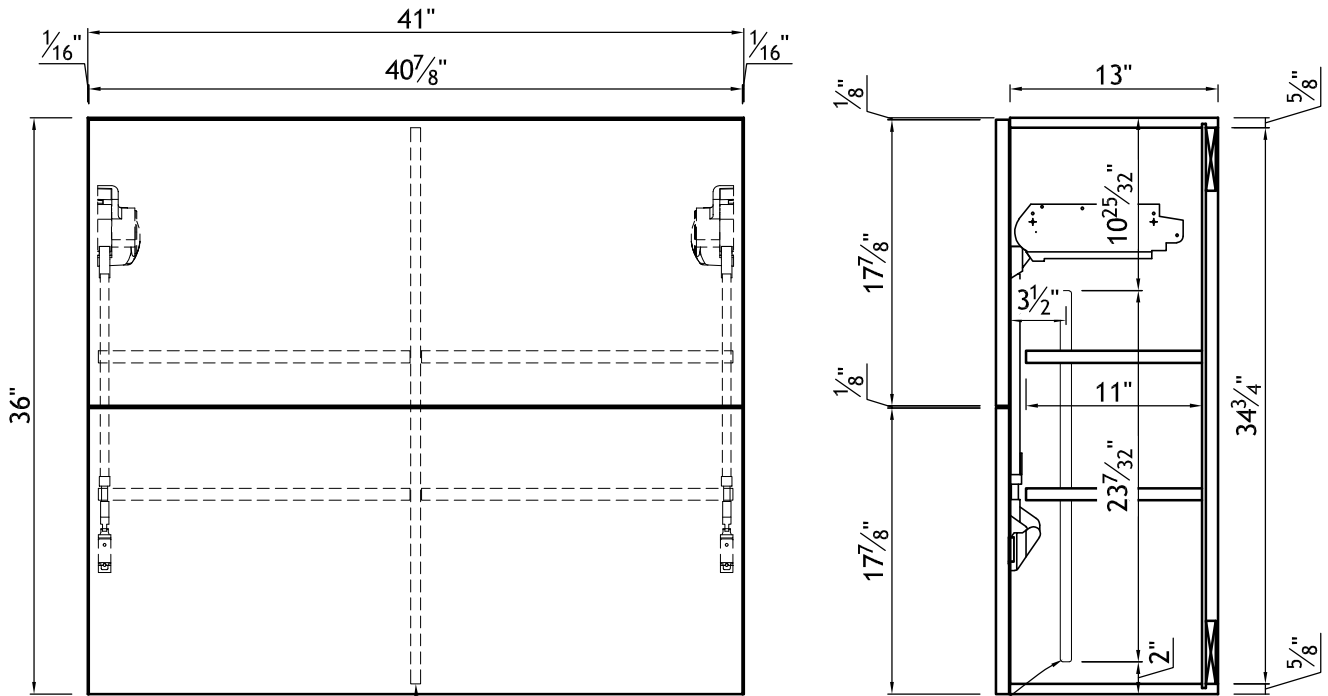

| | | | |
|-----------|--------------------------|---------------------|-----------------------|
| YB11052-1 | Door Style: 110H | Finished Left: - | Cabinet Type: WSP |
| #1 | Door Material: MELAMINE | Finished Right: - | Dwr Front Type: - |
| Qty=1 | Case Material: 5/8PB | Finished Top: - | Dwr Box Type: - |
| | Inside Material: GRIS GU | Finished Bottom:- | Hinge: TOP/AVENTOS HF |
| | Base Type: - | Finished Interior:- | Edge Profile: G |

- WALL, 1 LIFT UP DOOR BIFOLD, CENTER PARTITION
- 2 A/S' IN EACH SIDE OF CENTER PARTITION
 - INSTALL WARM STRIP LIGHTS IN INTERIOR LEFT AND RIGHT SIDE, (BLACK PROFILE)
 - INSTALL DOOR SENSOR SWITCH

FRONT VIEW

WARM STRIP LIGHTS
IN INTERIOR LEFT
AND RIGHT SIDE
(BLACK PROFILE)

SECTION VIEW

FIXED FULL DEPTH
CENTER PARTITION

Dealer Signoff: