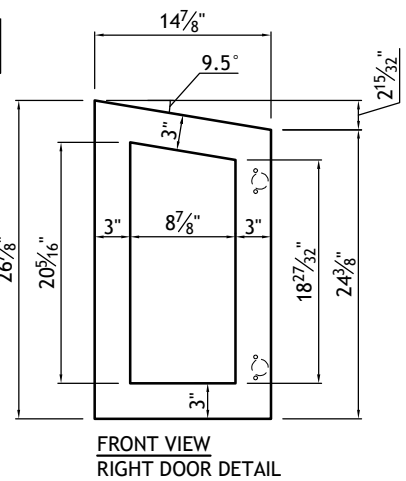

AC02910-1	Door Style: MFP440	Finished Left: -	Cabinet Type: WSP
	Door Material: HDF	Finished Right: -	Dwr Front Type: -
ITEM#1	Case Material: 5/8PB	Finished Top: -	Dwr Box Type: -
	Inside Material: NMM	Finished Bottom: YES	Hinge: BOTH
Qty=1	Base Type: -	Finished Interior: -	Edge Profile: L

- WALL CABINET 2 DOORS w/ ANGLED FRONT

RoverA NEST SPECIAL PROGRAM:  
P:\Machine\RoverANesting\Special Programs\AC02910\ac02910 1-1-pre.cix  
P:\Machine\RoverANesting\Special Programs\AC02910\ac02910 1-1.cix