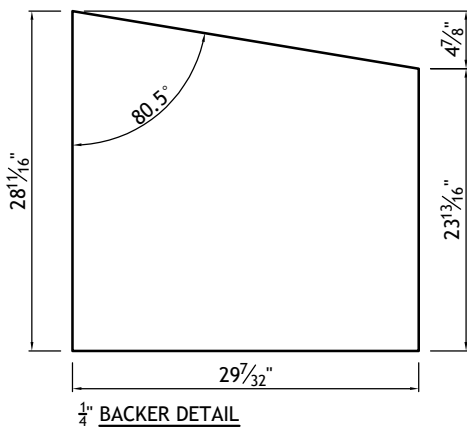

RoverA NEST SPECIAL PROGRAM:
P:\Machine\RoverANesting\Special Programs\AC02910\ac02910 1-1-pre.cix
P:\Machine\RoverANesting\Special Programs\AC02910\ac02910 1-1.cix

Dealer Signoff: