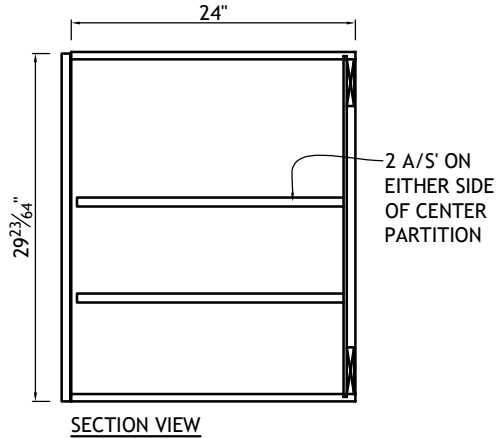

AC02910-1	Door Style: MFP440	Finished Left: -	Cabinet Type: WSP
	Door Material: HDF	Finished Right: -	Dwr Front Type: -
ITEM#1	Case Material: 5/8PB	Finished Top: -	Dwr Box Type: -
	Inside Material: NMM	Finished Bottom: YES	Hinge: BOTH
Qty=1	Base Type: -	Finished Interior: -	Edge Profile: L

- WALL CABINET 2 DOORS w/ ANGLED FRONT

RoverA NEST SPECIAL PROGRAM:  
P:\Machine\RoverANesting\Special Programs\AC02910\ac02910 1-1-pre.cix  
P:\Machine\RoverANesting\Special Programs\AC02910\ac02910 1-1.cix