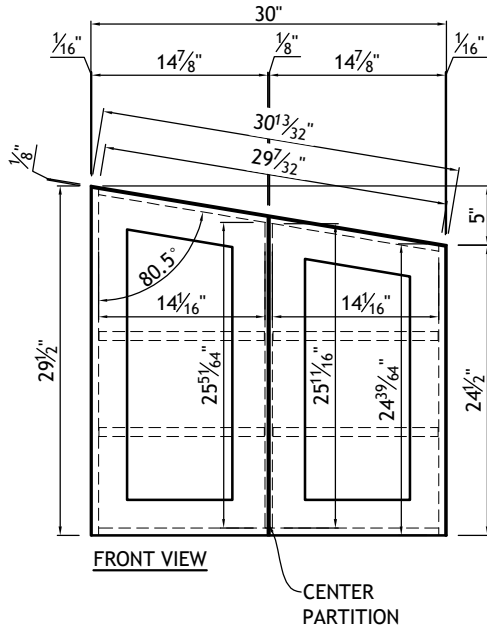

AC02910-1	Door Style: MFP440	Finished Left: -	Cabinet Type: WSP
	Door Material: HDF	Finished Right: -	Dwr Front Type: -
ITEM#1	Case Material: 5/8PB	Finished Top: -	Dwr Box Type: -
	Inside Material: NMM	Finished Bottom: YES	Hinge: BOTH
Qty=1	Base Type: -	Finished Interior: -	Edge Profile: L

- WALL CABINET 2 DOORS w/ ANGLED FRONT

RoverA NEST SPECIAL PROGRAM:  
P:\Machine\RoverANesting\Special Programs\AC02910\ac02910 1-1-pre.cix  
P:\Machine\RoverANesting\Special Programs\AC02910\ac02910 1-1.cix