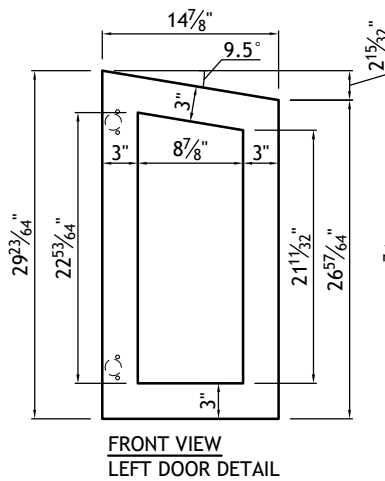

AC02910-1	Door Style: MFP440	Finished Left: -	Cabinet Type: WSP
	Door Material: HDF	Finished Right: -	Dwr Front Type: -
ITEM#1	Case Material: 5/8PB	Finished Top: -	Dwr Box Type: -
	Inside Material: NMM	Finished Bottom: YES	Hinge: BOTH
Qty=1	Base Type: -	Finished Interior: -	Edge Profile: L

- WALL CABINET 2 DOORS w/ ANGLED FRONT

RoverA NEST SPECIAL PROGRAM:  
P:\Machine\RoverANesting\Special Programs\AC02910\ac02910 1-1-pre.cix  
P:\Machine\RoverANesting\Special Programs\AC02910\ac02910 1-1.cix