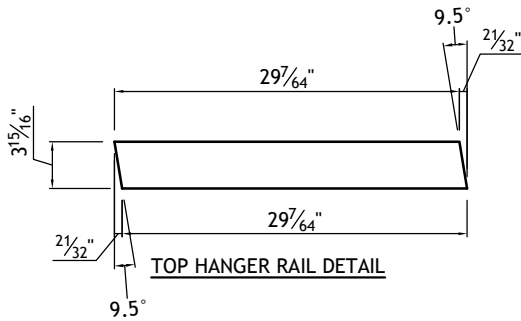

AC02910-1	Door Style: MFP440	Finished Left: -	Cabinet Type: WSP
	Door Material: HDF	Finished Right: -	Dwr Front Type: -
ITEM#1	Case Material: 5/8PB	Finished Top: -	Dwr Box Type: -
	Inside Material: NMM	Finished Bottom: YES	Hinge: BOTH
Qty=1	Base Type: -	Finished Interior: -	Edge Profile: L

- WALL CABINET 2 DOORS w/ ANGLED FRONT

RoverA NEST SPECIAL PROGRAM:  
P:\Machine\RoverANesting\Special Programs\AC02910\ac02910 1-1-pre.cix  
P:\Machine\RoverANesting\Special Programs\AC02910\ac02910 1-1.cix