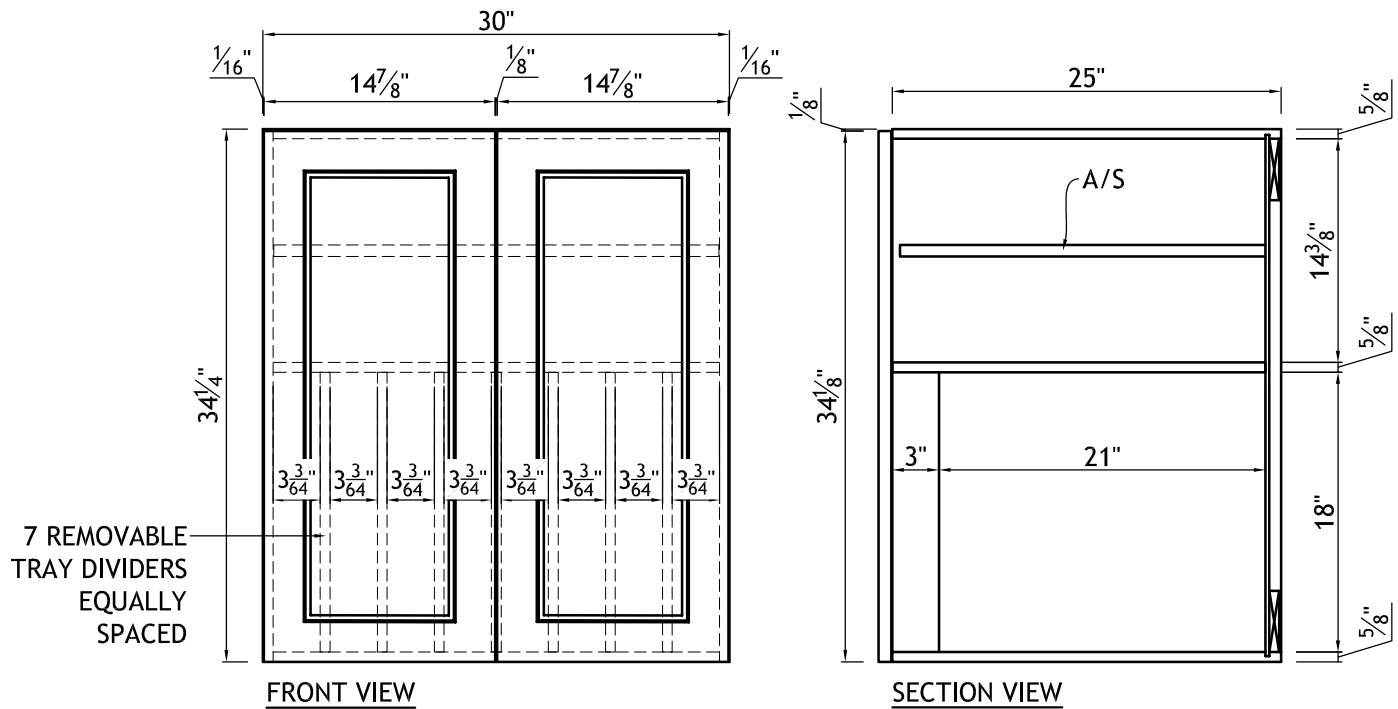

AC04177-1	Door Style: MDF831-3"S&R	Finished Left: -	Cabinet Type: WSP
	Door Material: HDF	Finished Right: -	Dwr Front Type: -
ITEM #23	Case Material: 5/8PB	Finished Top: -	Dwr Box Type: -
	Inside Material: WHT	Finished Bottom:-	Hinge: BOTH
Qty=1	Base Type: -	Finished Interior:-	Edge Profile: C

- WALL CABINET 2 DOORS

Dealer Signoff: