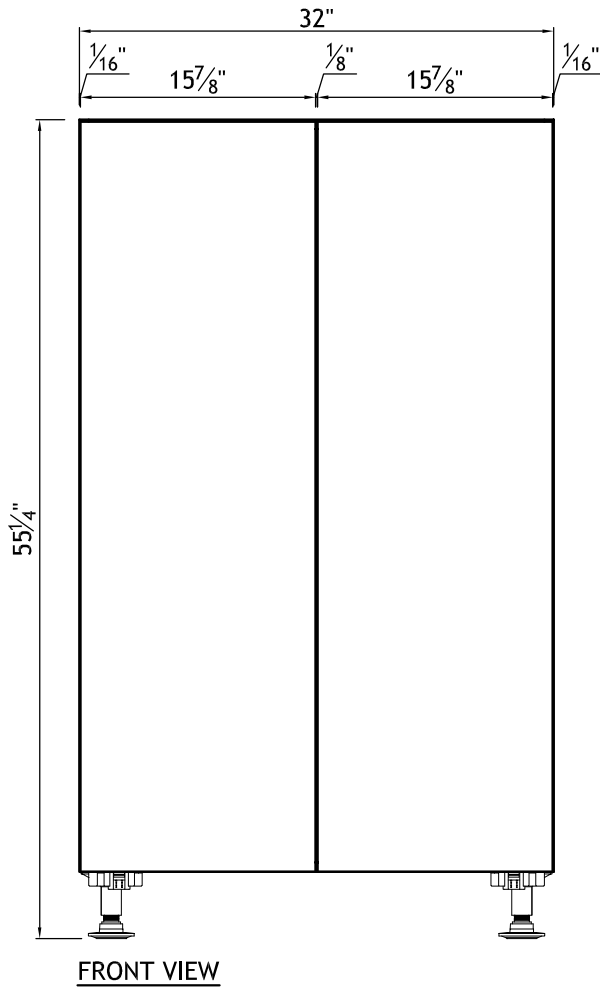

YB11019-1	Door Style: 100	Finished Left: -	Cabinet Type: TSP
	Door Material: MELAMINE	Finished Right: -	Dwr Front Type: -
ITEM #1	Case Material: 5/8PB	Finished Top: -	Dwr Box Type: Merivo-Orion Grey
	Inside Material: CANADIAN GREY	Finished Bottom: -	Hinge: BOTH
Qty=1	Base Type: LEGS	Finished Interior: -	Edge Profile: G