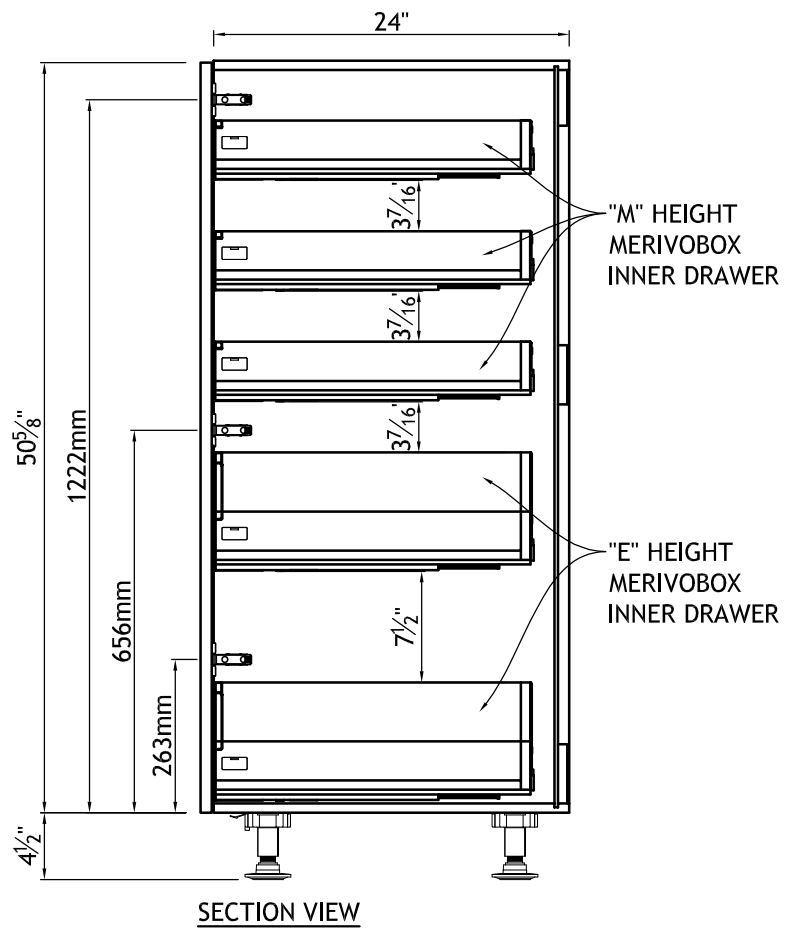

YB11019-1	Door Style: 100	Finished Left: -	Cabinet Type: TSP
	Door Material: MELAMINE	Finished Right: -	Dwr Front Type: -
ITEM #1	Case Material: 5/8PB	Finished Top: -	Dwr Box Type: Merivo-Orion Grey
	Inside Material: CANADIAN GREY	Finished Bottom: -	Hinge: BOTH
Qty=1	Base Type: LEGS	Finished Interior: -	Edge Profile: G