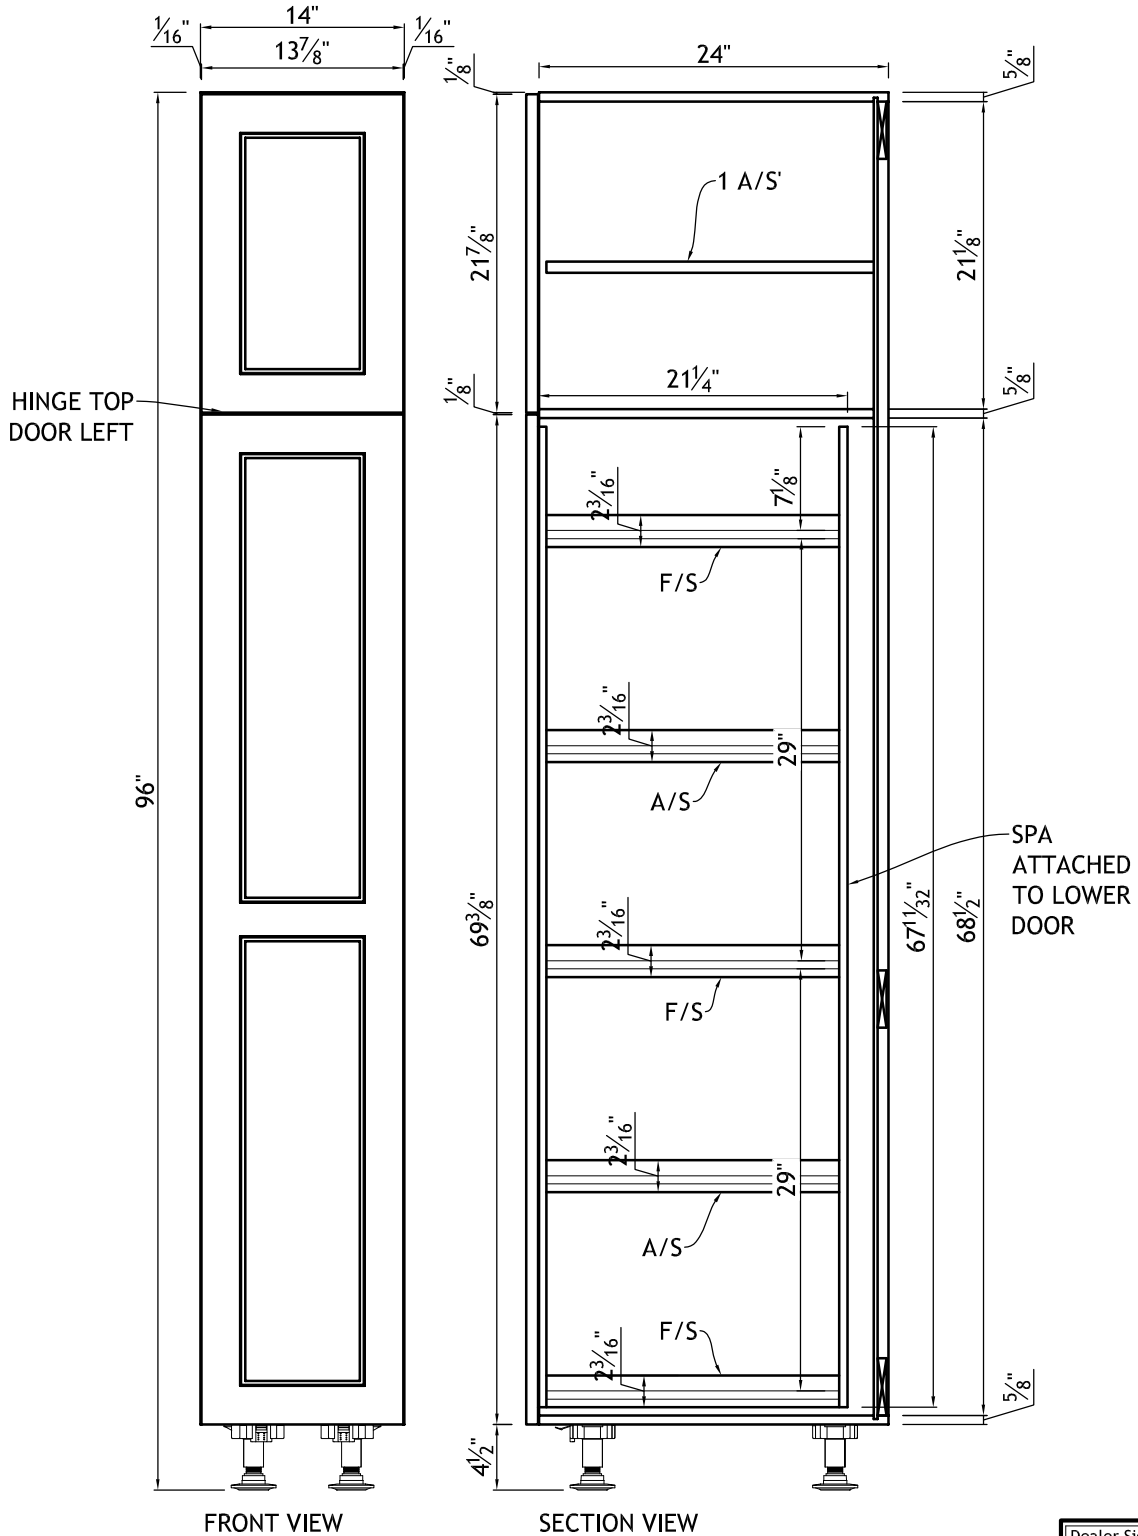

YB09875-1	Door Style: MFP633	Finished Left: YES	Cabinet Type: TSP
	Door Material: HDF	Finished Right: YES	Dwr Front Type: -
ITEM #1	Case Material: 5/8PB	Finished Top: -	Dwr Box Type: -
	Inside Material: NMM	Finished Bottom: -	Hinge: LEFT
Qty=1	Base Type: LEGS	Finished Interior: -	Edge Profile: D

- TALL CABINET 2 DOORS

Dealer Signoff: