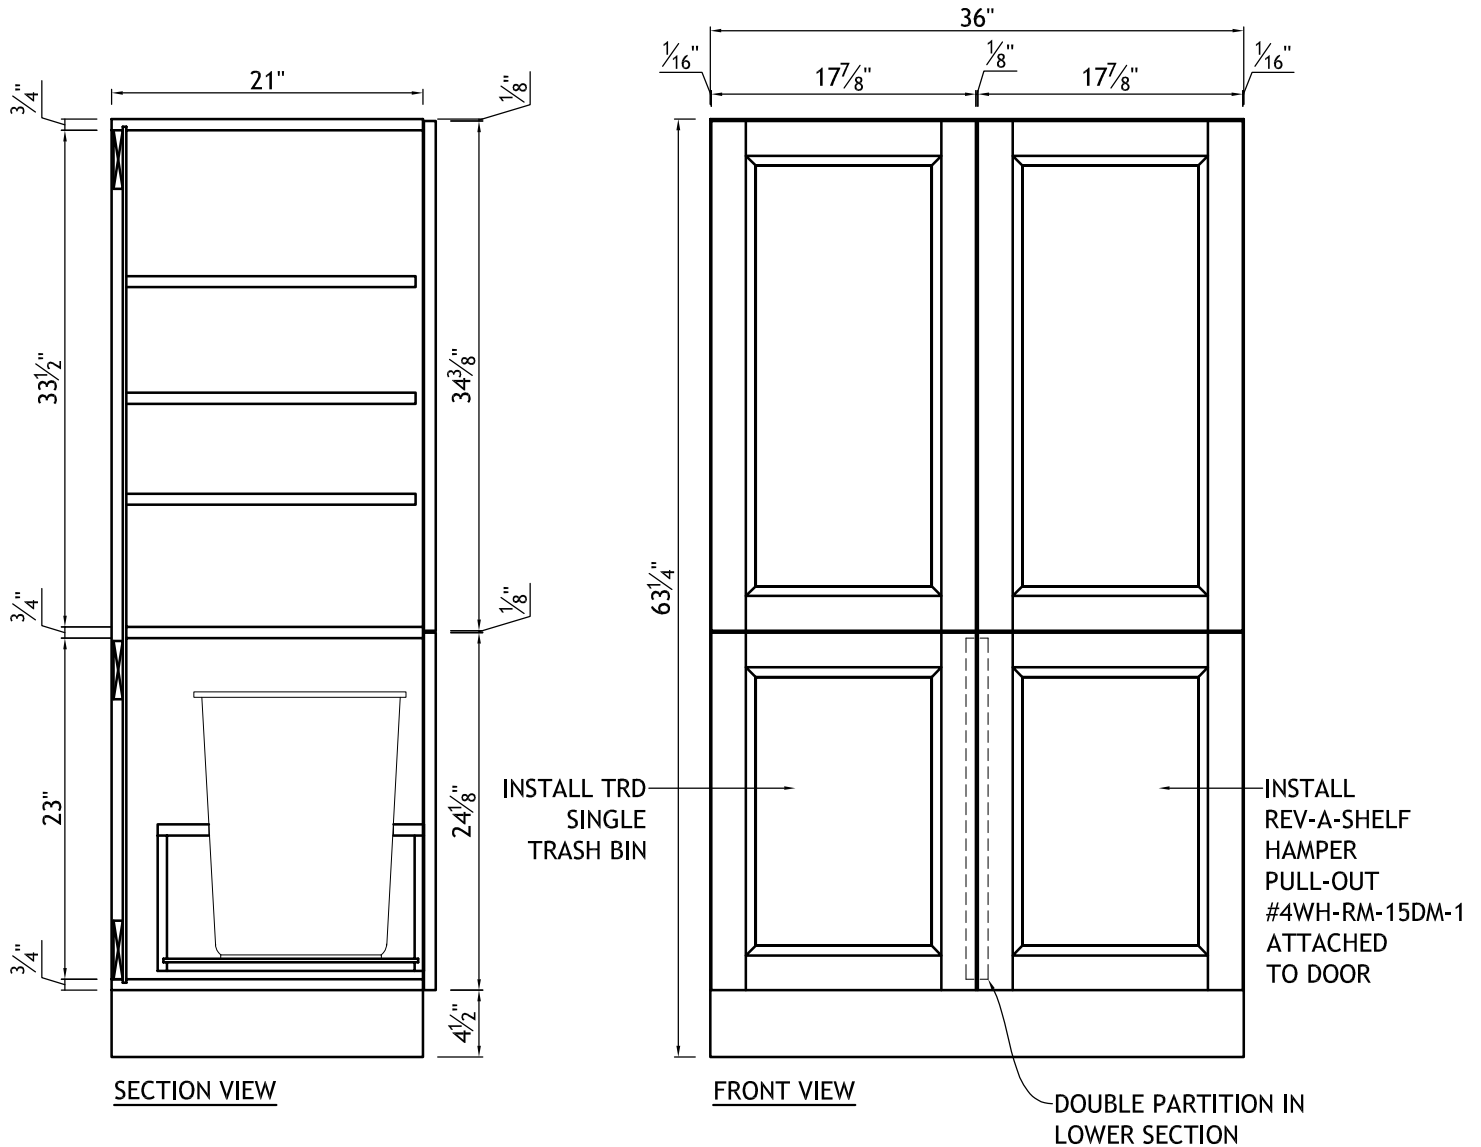

YB09980A-1	Door Style: F30-57-57-3"S&R	Finished Left: -	Cabinet Type: TSP
	Door Material: MAPLE STAIN	Finished Right: -	Dwr Front Type: -
#5	Case Material: 3/4 PLY	Finished Top: -	Dwr Box Type: -
	Inside Material: BIRCH	Finished Bottom: -	Hinge: BOTH
Qty=1	Base Type: FLUSH	Finished Interior: -	Edge Profile: D

OUTSOURCE HARDWARE

- REV-A-SHELF HAMPER PULL-OUT
#4WH-RM-15DM-1(1X)

- TALL 4 DOOR CABINET
- 3 A/S IN UPPER SECTION
- TRD ATTACHED TO LOWER LEFT DOOR
- REV-A-SHELF HAMPER ATTACHED TO LOWER RIGHT DOOR

Dealer Signoff: