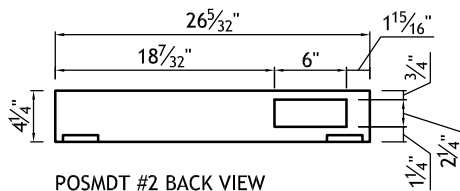

YB10495-1	Door Style: MDF800	Finished Left:	Cabinet Type: TSP
	Door Material: HDF	Finished Right: -	Dwr Front Type: -
ITEM #21	Case Material: 3/4PLY	Finished Top: -	Dwr Box Type: POSMDT
	Inside Material: BIRCH	Finished Bottom: -	Hinge: BOTH
Qty=1	Base Type: LEGS	Finished Interior: -	Edge Profile: L

OUTSOURCE HARDWARE

- 15 AMP BLADE IN DRAWER OUTLET #1514-160W (2X)

TALL MICRO. CABINET 4 DOORS w/ POSMDT
 - INSTALL DOCKING DRAWER IN POSMDT #2 & #3

FRONT VIEW

SECTION VIEW

POSMDT #2 BACK VIEW

POSMDT #3 BACK VIEW