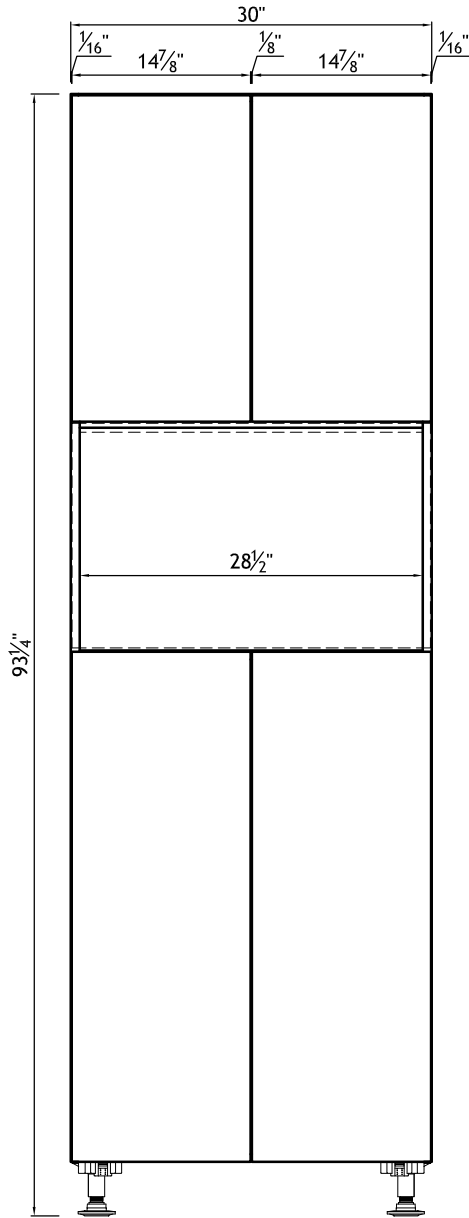

YB10495-1	Door Style: MDF800	Finished Left:	Cabinet Type: TSP
	Door Material: HDF	Finished Right: -	Dwr Front Type: -
ITEM #21	Case Material: 3/4PLY	Finished Top: -	Dwr Box Type: POSMDT
	Inside Material: BIRCH	Finished Bottom: -	Hinge: BOTH
Qty=1	Base Type: LEGS	Finished Interior: -	Edge Profile: L

OUTSOURCE HARDWARE

- 15 AMP BLADE IN DRAWER OUTLET #1514-160W (2X)

TALL MICRO. CABINET 4 DOORS w/ POSMDT
 - INSTALL DOCKING DRAWER IN POSMDT #2 & #3

FRONT VIEW

SECTION VIEW

POSMDT #2 BACK VIEW

POSMDT #3 BACK VIEW