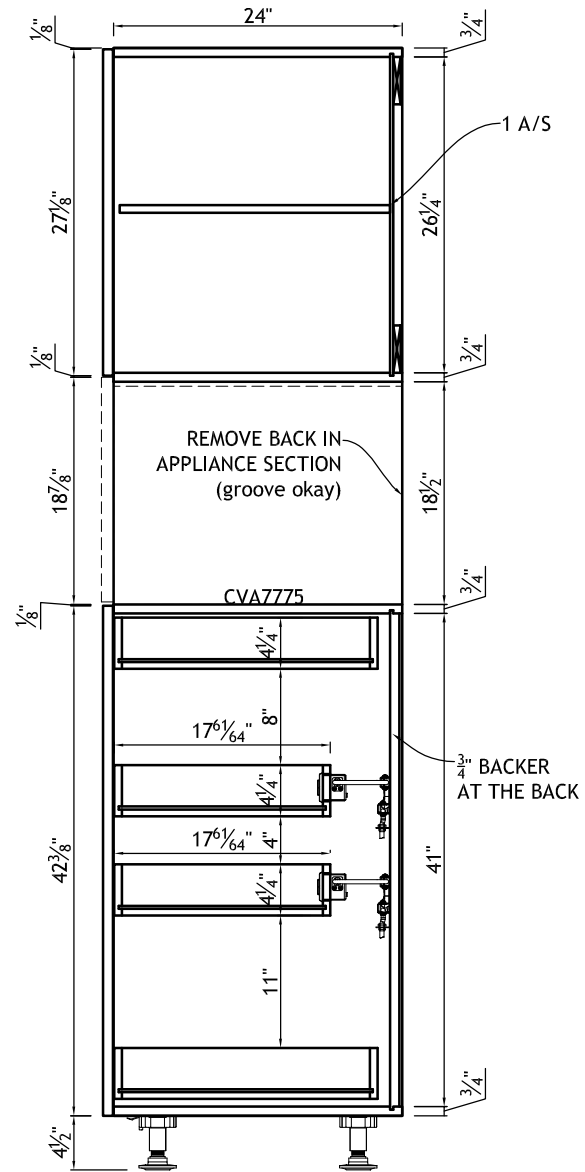

YB10495-1	Door Style: MDF800	Finished Left:	Cabinet Type: TSP
	Door Material: HDF	Finished Right: -	Dwr Front Type: -
ITEM #21	Case Material: 3/4PLY	Finished Top: -	Dwr Box Type: POSMDT
	Inside Material: BIRCH	Finished Bottom: -	Hinge: BOTH
Qty=1	Base Type: LEGS	Finished Interior: -	Edge Profile: L

OUTSOURCE HARDWARE

- 15 AMP BLADE IN DRAWER OUTLET #1514-160W (2X)

TALL MICRO. CABINET 4 DOORS w/ POSMDT
 - INSTALL DOCKING DRAWER IN POSMDT #2 & #3

FRONT VIEW

SECTION VIEW

POSMDT #2 BACK VIEW

POSMDT #3 BACK VIEW