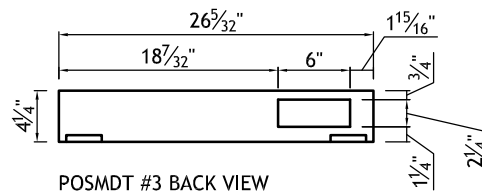

YB10495-1	Door Style: MDF800	Finished Left:	Cabinet Type: TSP
	Door Material: HDF	Finished Right: -	Dwr Front Type: -
ITEM #21	Case Material: 3/4PLY	Finished Top: -	Dwr Box Type: POSMDT
	Inside Material: BIRCH	Finished Bottom: -	Hinge: BOTH
Qty=1	Base Type: LEGS	Finished Interior: -	Edge Profile: L

OUTSOURCE HARDWARE

- 15 AMP BLADE IN DRAWER OUTLET #1514-160W (2X)

TALL MICRO. CABINET 4 DOORS w/ POSMDT
 - INSTALL DOCKING DRAWER IN POSMDT #2 & #3

FRONT VIEW

SECTION VIEW

POSMDT #2 BACK VIEW

POSMDT #3 BACK VIEW