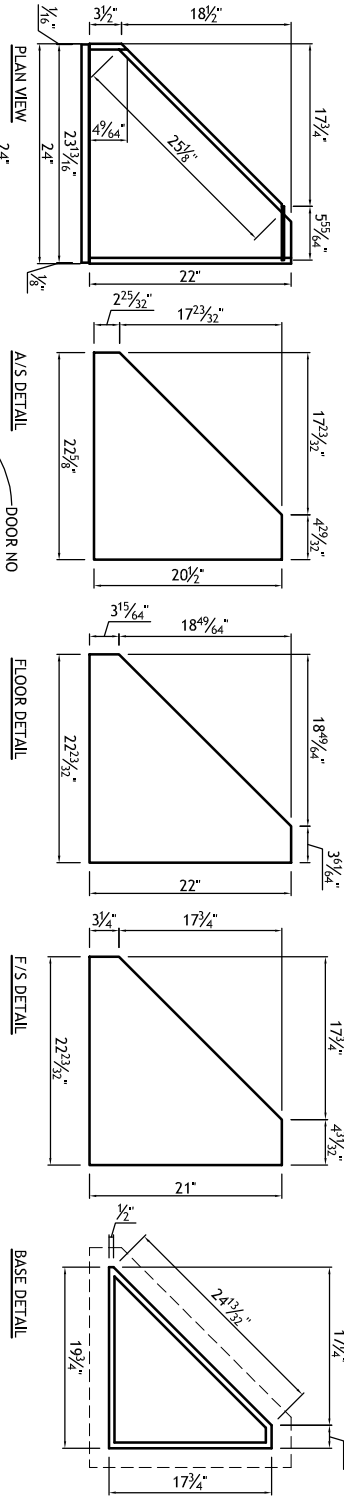

<b>YB11165-1</b>	Door Style: PP470	Finished Left: -	Cabinet Type: TSP
<b>ITEM# 3</b>	Door Material: MAPLE PAINT	Finished Right: -	Dwr Front Type: -
<b>Qty=1</b>	Case Material: 5/8PB	Finished Top: -	Dwr Box Type: -
	Inside Material: WHITE MELAMINE	Finished Bottom: -	Hinge: LEFT
	Base Type: FIXED	Finished Interior: -	Edge Profile: H

- TALL CAB. 1 DOOR w/ ANGLED BACK  
 - 4 ADJUSTABLE SHELVES