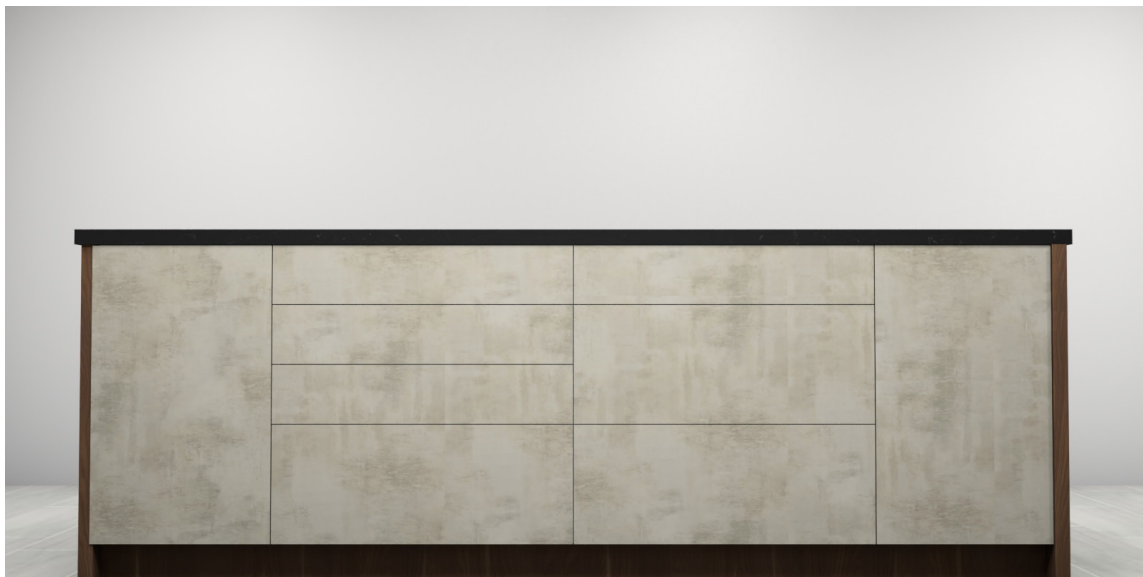

Straight with Island

Tri-colour display showing two texture melamines and a UV Laquer. Packed with options.

Linear

Two different melamine textures to pop for visual interest. Handleless display allows the textures & lines speak for themselves.