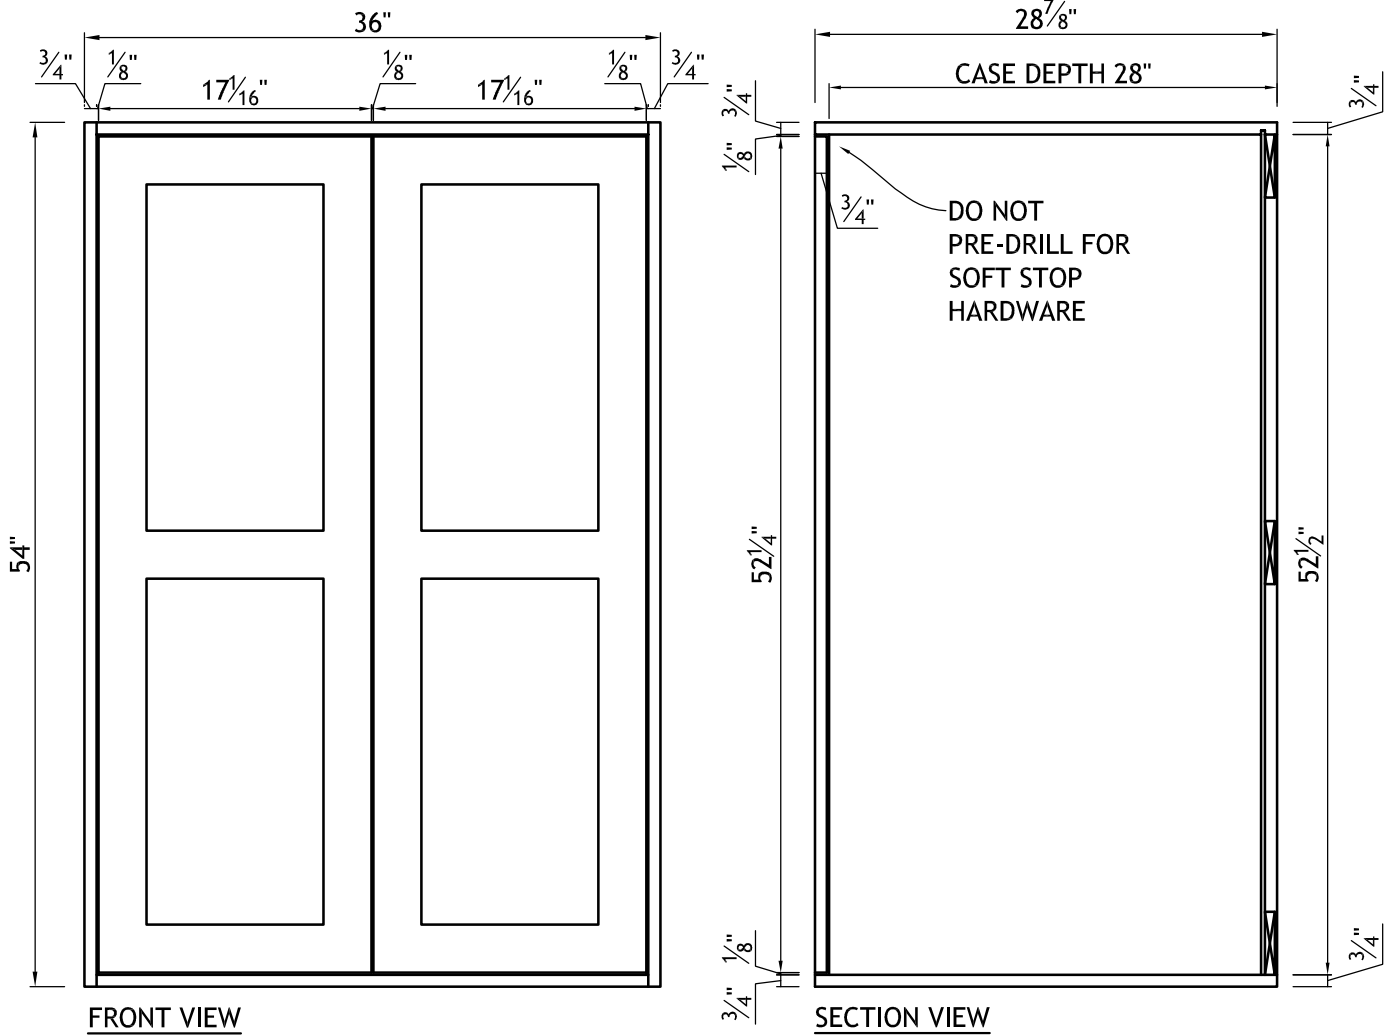

YB07177-3	Door Style: MFP440	Finished Left: YES	Cabinet Type: WSP
	Door Material: HDF	Finished Right: YES	Dwr Front Type: -
#18	Case Material: 3/4PLY	Finished Top: YES	Dwr Box Type: -
	Inside Material: BIRCH	Finished Bottom: YES	Hinge: BOTH
Qty=1	Base Type: -	Finished Interior: YES	Edge Profile: L

OUTSOURCE HARDWARE
KNAPE AND VOGT 4X4 SLIDES 26" (2 SETS)

DRAWING 2 OF 3

- OUTER POCKET DOOR CAB.
- NO A/S OR A/S DRILLING
- FINISH INTERIOR, TOP, BOTTOM, LEFT AND RIGHT
- USE KNAPE AND VOGT 4X4 HARDWARE

FRONT VIEW

SECTION VIEW

Dealer Signoff: