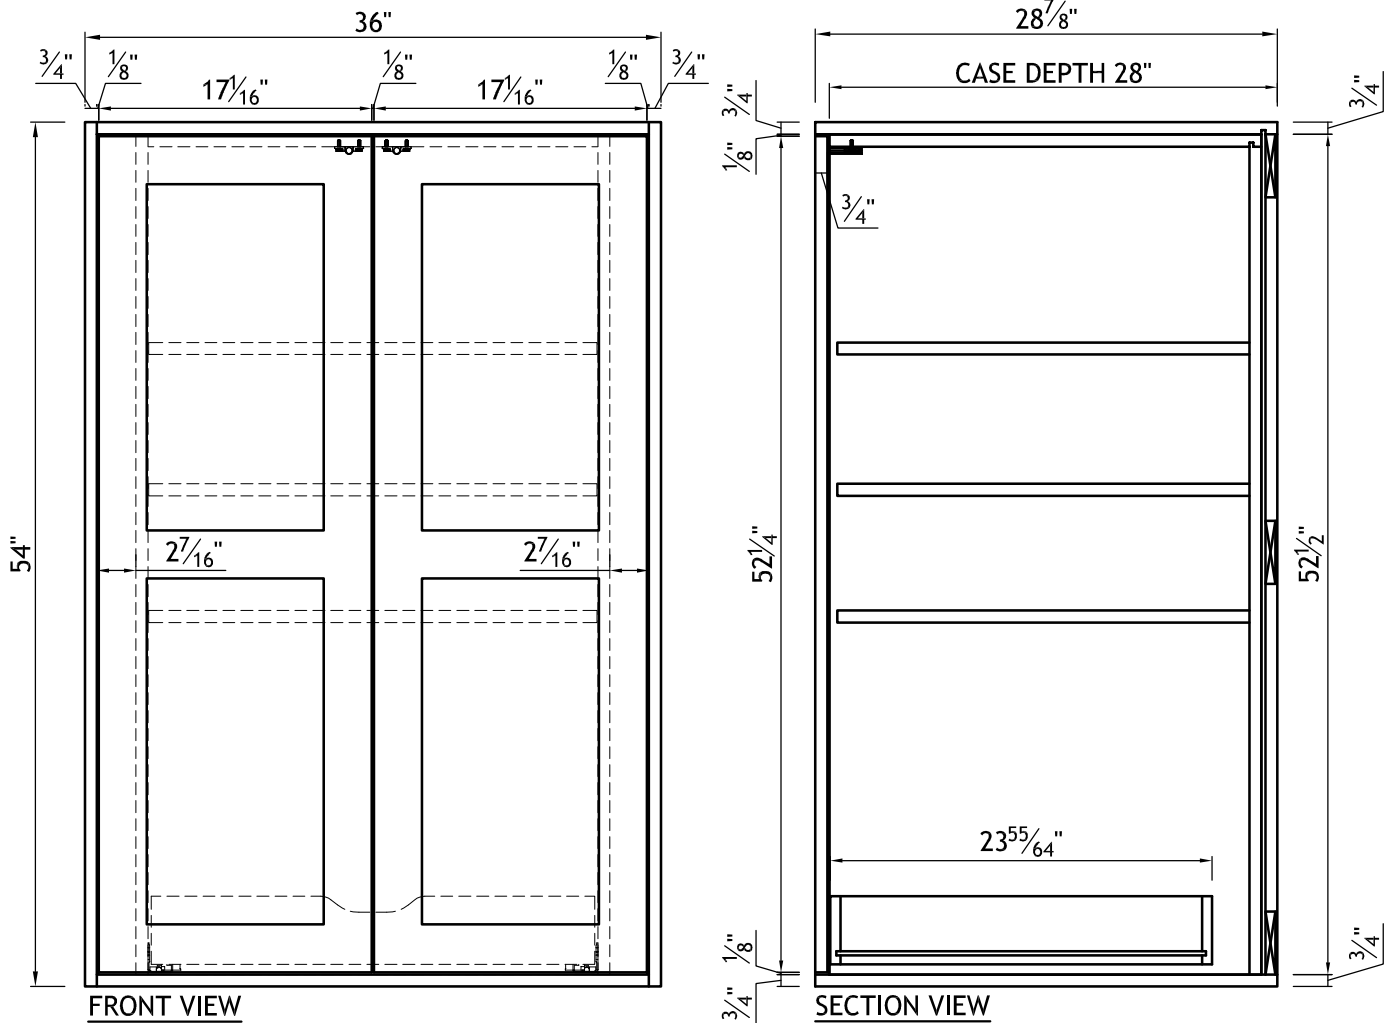

YB07177-3	Door Style: MFP440	Finished Left: YES	Cabinet Type: WSP
#18	Door Material: HDF	Finished Right: YES	Dwr Front Type: -
	Case Material: 3/4PLY	Finished Top: YES	Dwr Box Type: POSMDT
Qty=1	Inside Material: BIRCH	Finished Bottom: YES	Hinge: BOTH
	Base Type: -	Finished Interior: YES	Edge Profile: L

DRAWING 1 OF 3

- OUTER POCKET DOOR CAB. w/INNER CAB.
- INNER CAB. SIZED TO FIT INSIDE OUTER POCKET DOOR CAB. BUT SHIPPED SEPARATELY
- USE KNAPE AND VOGT 4X4 HARDWARE

Dealer Signoff:

YB07177-3	Door Style: MFP440	Finished Left: YES	Cabinet Type: WSP
	Door Material: HDF	Finished Right: YES	Dwr Front Type: -
#18	Case Material: 3/4PLY	Finished Top: YES	Dwr Box Type: -
	Inside Material: BIRCH	Finished Bottom: YES	Hinge: BOTH
Qty=1	Base Type: -	Finished Interior: YES	Edge Profile: L

FRONT VIEW

SECTION VIEW

Dealer Signoff:

YB07177-3	Door Style: MFP440	Finished Left: YES	Cabinet Type: WSP
#18	Door Material: HDF	Finished Right: YES	Dwr Front Type: -
	Case Material: 3/4PLY	Finished Top: YES	Dwr Box Type: POSMDT
Qty=1	Inside Material: BIRCH	Finished Bottom: -	Hinge: -
	Base Type: -	Finished Interior: YES	Edge Profile: -