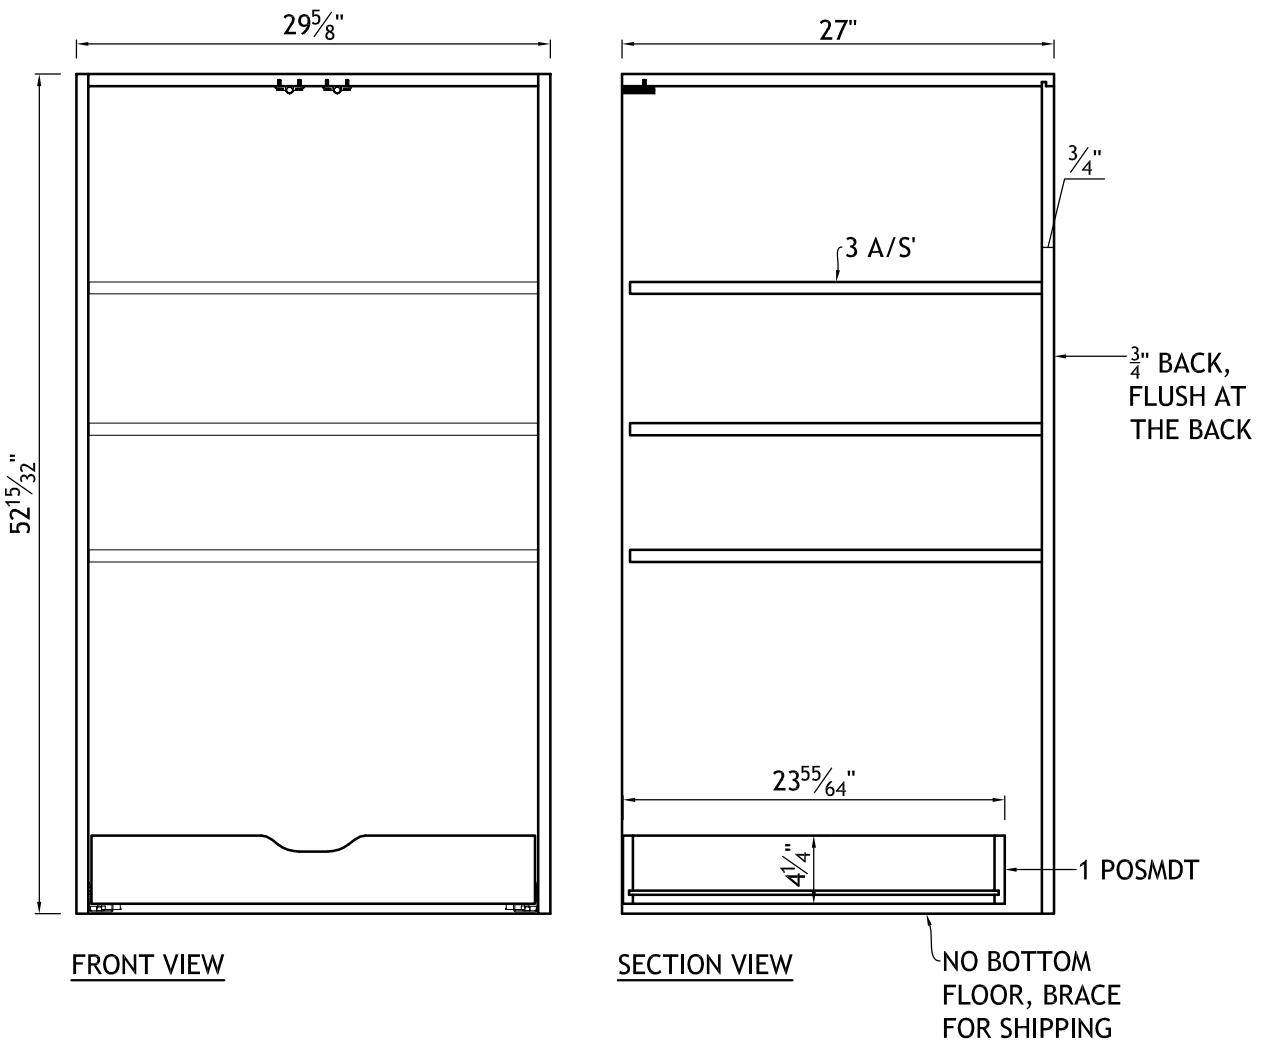

YB07177-3	Door Style: MFP440	Finished Left: YES	Cabinet Type: WSP
#18	Door Material: HDF	Finished Right: YES	Dwr Front Type: -
	Case Material: 3/4PLY	Finished Top: YES	Dwr Box Type: POSMDT
Qty=1	Inside Material: BIRCH	Finished Bottom: -	Hinge: -
	Base Type: -	Finished Interior: YES	Edge Profile: -

DRAWING 3 OF 3

- INNER CABINET
- FINISH INTERIOR, LEFT, RIGHT AND TOP
- INSTALL SOFT STOP UNDERNEATH TOP FLOOR FOR POCKET DOORS ATTACHED TO OUTER CABINET

Dealer Signoff: