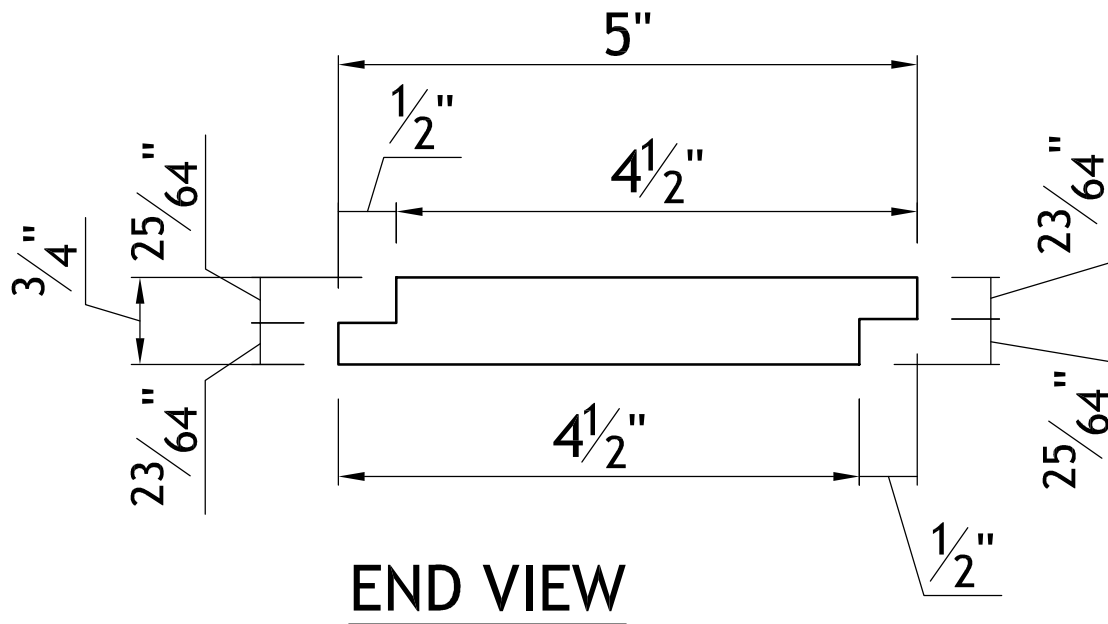

YB09670-8	Door Style: FP470	Finished Left: YES	Cabinet Type: SPECIAL
	Door Material: MAPLE	Finished Right: YES	Dwr Front Type: -
ITEM #7	Case Material: 5/8 PB	Finished Top: YES	Dwr Box Type: -
Qty=8	Inside Material: NMM	Finished Bottom: YES	Hinge: -
	Base Type: -	Finished Interior: -	Edge Profile: -

- CUSTOM MOULDING
- TO FIT TOGETHER AS SHIPLAP
- 96" LONG
- FAS

Dealer Signoff: