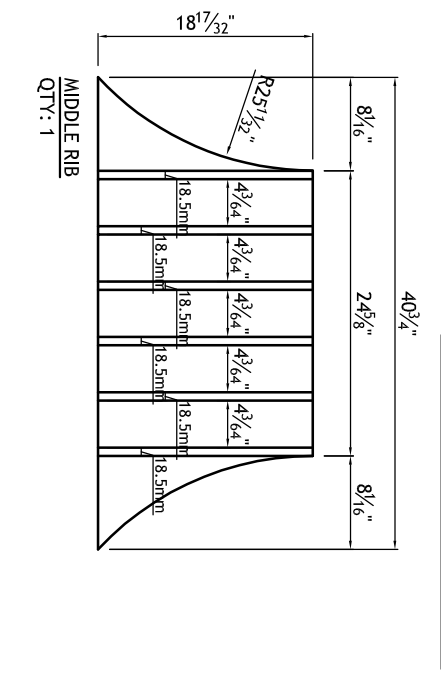

AC02659-6	Door Style: P1-57-57-3"S&R	Finished Left: YES	Cabinet Type: WSP-HOOD
ITEM# 27	Door Material: MAPLE PAINT	Finished Right: YES	Dwr Front Type: -
Qty=1	Case Material: 3/4 PLY	Finished Top: -	Dwr Box Type: -
	Inside Material: BIRCH	Finished Bottom: -	Hinge: -
	Base Type: -	Finished Interior: -	Edge Profile: D

1. DRAWING 1 OF 2
2. SPECIAL HOOD CAB.
   - REMOVABLE CURVED SECTION
   - FINISH FRONT LEFT, RIGHT
   - CONSTRUCT OUT OF 3/4" PLYWOOD
   - ATTACH TO BOTTOM SECTION FROM SG4 #4 SHIPPED OUT AS ONE UNIT