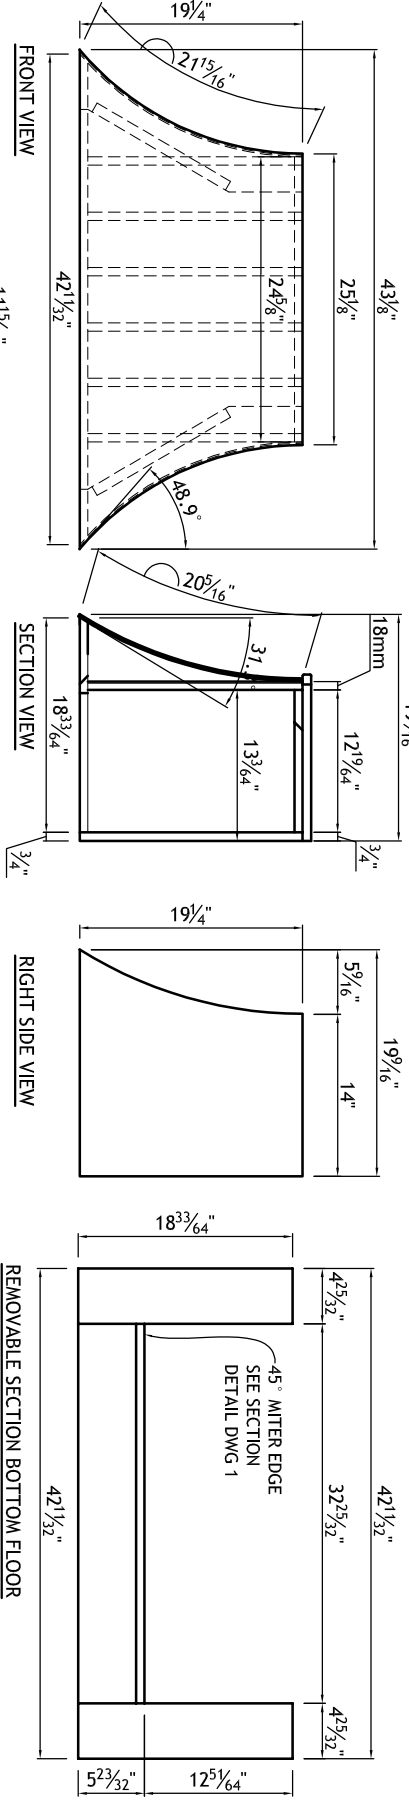

AC02659-6	Door Style: P1-57-57-3"S&R	Finished Left: YES	Cabinet Type: WSP-HOOD
ITEM# 27	Door Material: MAPLE PAINT	Finished Right: YES	Dwr Front Type: -
Qty=1	Case Material: 3/4 PLY	Finished Top: -	Dwr Box Type: -
	Inside Material: BIRCH	Finished Bottom: -	Hinge: -
	Base Type: -	Finished Interior: -	Edge Profile: D

- DRAWING 1 OF 2
- SPECIAL HOOD CAB.
 - REMOVABLE CURVED SECTION
 - FINISH FRONT LEFT, RIGHT
 - CONSTRUCT OUT OF 3/4" PLYWOOD
 - ATTACH TO BOTTOM SECTION FROM SG4 #4 SHIPPED OUT AS ONE UNIT

AC02659-6	Door Style: P1-57-57-3"S&R	Finished Left: YES	Cabinet Type: SPECIAL
ITEM# 31	Door Material: MAPLE PAINT	Finished Right: YES	Dwr Front Type: -
Qty=1	Case Material: 3/4 PLY	Finished Top: YES	Dwr Box Type: -
	Inside Material: BIRCH	Finished Bottom: YES	Hinge: -
	Base Type: -	Finished Interior: -	Edge Profile: D

DRAWING 1 OF 2

PLAN VIEW

- 3/4" THICK CUSTOM SHELF
- BISCUIT TO BACK PANEL OF SG4 #4 AFTER FINISHING
- SHIPPED AS 1 UNIT W/SG4 #4 AND SG1 #27

FRONT VIEW

"D" EDGE TOP AND BOTTOM

SECTION VIEW

BLOCK DETAIL

45° MITERED EDGE, ANGLED BLOCK INSTALLED UNDER SHELF TO CATCH INTO ANGLED FLOOR OF SG1 #27

AC02659-7	Door Style: PP430	Finished Left: YES	Cabinet Type: WCHBV
ITEM# 4	Door Material: CLEAR ALDER	Finished Right: YES	Dwr Front Type: -
Qty=1	Case Material: 3/4 PLY	Finished Top: YES	Dwr Box Type: -
	Inside Material: BIRCH	Finished Bottom: YES	Hinge: -
	Base Type: -	Finished Interior: -	Edge Profile: D