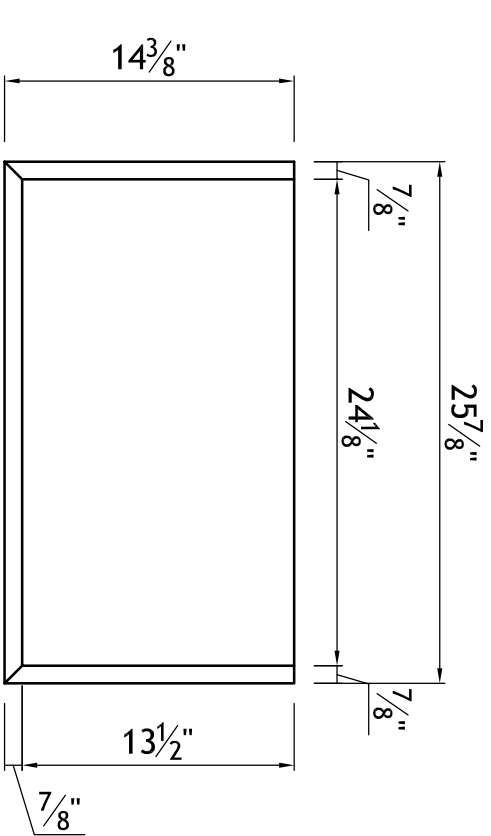

AC02659-6	Door Style: P1-57-57-3"S&R	Finished Left: YES	Cabinet Type: WSP-HOOD
ITEM# 27	Door Material: MAPLE PAINT	Finished Right: YES	Dwr Front Type: -
Qty=1	Case Material: 3/4 PLY	Finished Top: -	Dwr Box Type: -
	Inside Material: BIRCH	Finished Bottom: -	Hinge: -
	Base Type: -	Finished Interior: -	Edge Profile: D

- DRAWING 1 OF 2
- SPECIAL HOOD CAB.
 - REMOVABLE CURVED SECTION
 - FINISH FRONT LEFT, RIGHT
 - CONSTRUCT OUT OF 3/4" PLYWOOD
 - ATTACH TO BOTTOM SECTION FROM SG4 #4 SHIPPED OUT AS ONE UNIT

AC02659-6	Door Style: P1-57-57-3"S&R	Finished Left: YES	Cabinet Type: SPECIAL
ITEM# 31	Door Material: MAPLE PAINT	Finished Right: YES	Dwr Front Type: -
Qty=1	Case Material: 3/4 PLY	Finished Top: YES	Dwr Box Type: -
	Inside Material: BIRCH	Finished Bottom: YES	Hinge: -
	Base Type: -	Finished Interior: -	Edge Profile: D

DRAWING 1 OF 2

PLAN VIEW

- 3/4" THICK CUSTOM SHELF
- BISCUIT TO BACK PANEL OF SG4 #4 AFTER FINISHING
- SHIPPED AS 1 UNIT W/SG4 #4 AND SG1 #27

FRONT VIEW

"D" EDGE TOP AND BOTTOM

SECTION VIEW

BLOCK DETAIL

45° MITERED EDGE, ANGLED BLOCK INSTALLED UNDER SHELF TO CATCH INTO ANGLED FLOOR OF SG1 #27