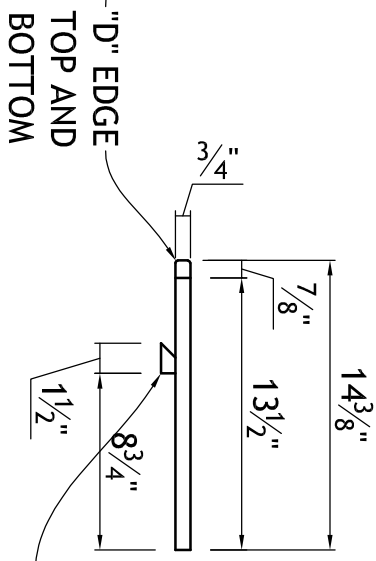

DRAWING 1 OF 2

PLAN VIEW

- 3/4" THICK CUSTOM SHELF
- BISCUIT TO BACK PANEL OF SG4 #4 AFTER FINISHING
- SHIPPED AS 1 UNIT W/SG4 #4 AND SG1 #27

FRONT VIEW

"D" EDGE TOP AND BOTTOM

SECTION VIEW

BLOCK DETAIL

45° MITERED EDGE, ANGLED BLOCK INSTALLED UNDER SHELF TO CATCH INTO ANGLED FLOOR OF SG1 #27