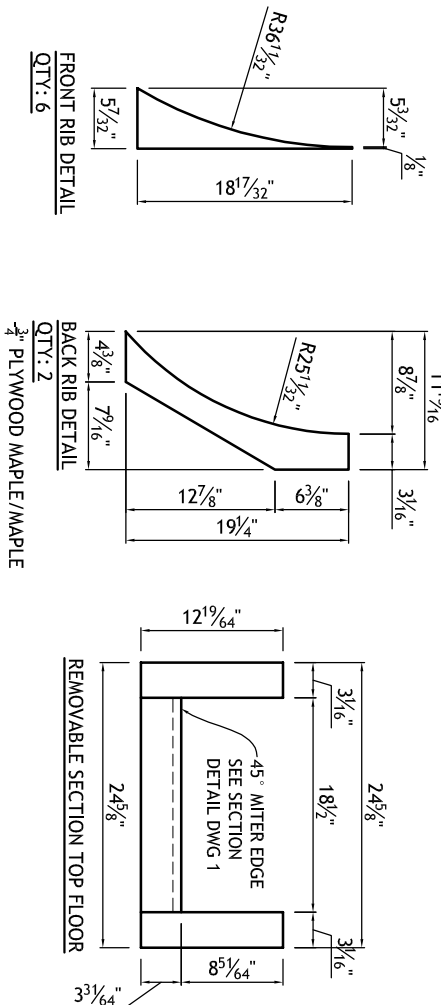

AC02659-6	Door Style: P1-57-57-3"S&R	Finished Left: YES	Cabinet Type: WSP-HOOD
ITEM# 27	Door Material: MAPLE PAINT	Finished Right: YES	Dwr Front Type: -
Qty=1	Case Material: 3/4 PLY	Finished Top: -	Dwr Box Type: -
	Inside Material: BIRCH	Finished Bottom: -	Hinge: -
	Base Type: -	Finished Interior: -	Edge Profile: D

- DRAWING 1 OF 2
- SPECIAL HOOD CAB.
 - REMOVABLE CURVED SECTION
 - FINISH FRONT LEFT, RIGHT
 - CONSTRUCT OUT OF 3/4" PLYWOOD
 - ATTACH TO BOTTOM SECTION FROM SG4 #4 SHIPPED OUT AS ONE UNIT

AC02659-6	Door Style: P1-57-57-3"S&R	Finished Left: YES	Cabinet Type: SPECIAL
ITEM# 31	Door Material: MAPLE PAINT	Finished Right: YES	Dwr Front Type: -
Qty=1	Case Material: 3/4 PLY	Finished Top: YES	Dwr Box Type: -
	Inside Material: BIRCH	Finished Bottom: YES	Hinge: -
	Base Type: -	Finished Interior: -	Edge Profile: D

DRAWING 1 OF 2

PLAN VIEW

- 3/4" THICK CUSTOM SHELF
- BISCUIT TO BACK PANEL OF SG4 #4 AFTER FINISHING
- SHIPPED AS 1 UNIT W/SG4 #4 AND SG1 #27

FRONT VIEW

"D" EDGE TOP AND BOTTOM

SECTION VIEW

BLOCK DETAIL

45° MITERED EDGE, ANGLED BLOCK INSTALLED UNDER SHELF TO CATCH INTO ANGLED FLOOR OF SG1 #27

AC02659-7	Door Style: PP430	Finished Left: YES	Cabinet Type: WCHBV
ITEM# 4	Door Material: CLEAR ALDER	Finished Right: YES	Dwr Front Type: -
Qty=1	Case Material: 3/4 PLY	Finished Top: YES	Dwr Box Type: -
	Inside Material: BIRCH	Finished Bottom: YES	Hinge: -
	Base Type: -	Finished Interior: -	Edge Profile: D