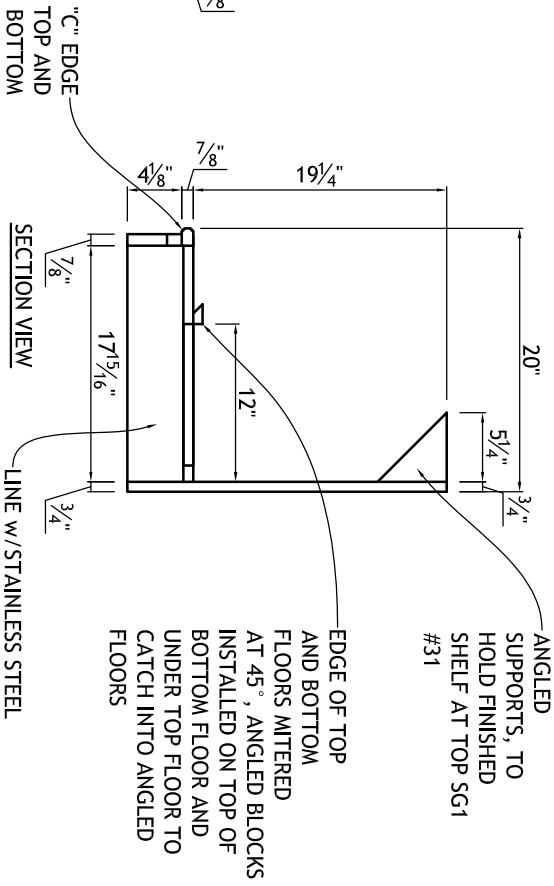

AC02659-7	Door Style: PP430	Finished Left: YES	Cabinet Type: WCHBV
ITEM# 4	Door Material: CLEAR ALDER	Finished Right: YES	Dwr Front Type: -
Qty=1	Case Material: 3/4 PLY	Finished Top: YES	Dwr Box Type: -
	Inside Material: BIRCH	Finished Bottom: YES	Hinge: -
	Base Type: -	Finished Interior: -	Edge Profile: D

DRAWING 1 OF 2

- CUSTOM WCHBV w/CUT OUT
- ATTACH TO TOP SECTION SG1 #27 & SG1 #31 SHIPPED AS 1 UNIT
- COUNTRY VALANCE
- NO MOLDING OFFSET

SECTION VIEW

LINE w/ STAINLESS STEEL