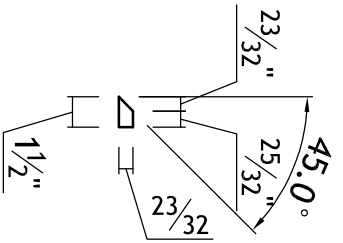

DRAWING 1 OF 2

PLAN VIEW

- 3/4" THICK CUSTOM SHELF
- BISCUIT TO BACK PANEL OF SG4 #4 AFTER FINISHING
- SHIPPED AS 1 UNIT W/SG4 #4 AND SG1 #27

FRONT VIEW

"D" EDGE TOP AND BOTTOM

SECTION VIEW

BLOCK DETAIL

45° MITERED EDGE, ANGLED BLOCK INSTALLED UNDER SHELF TO CATCH INTO ANGLED FLOOR OF SG1 #27