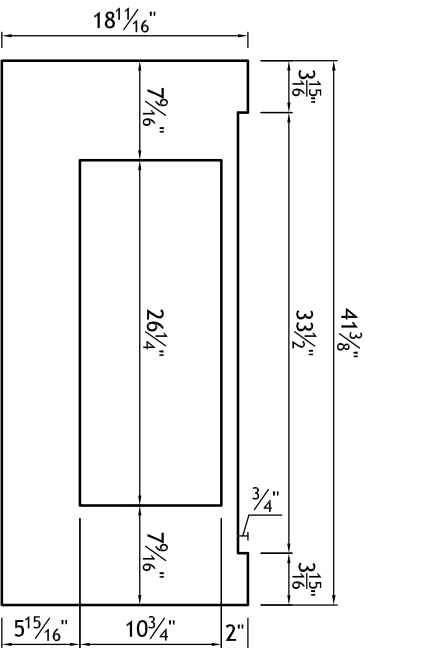

DRAWING 1 OF 2

- CUSTOM WCHBV w/CUT OUT
- ATTACH TO TOP SECTION SG1 #27 & SG1 #31 SHIPPED AS 1 UNIT
- COUNTRY VALANCE
- NO MOLDING OFFSET

SECTION VIEW

LINE w/ STAINLESS STEEL

BACK DETAIL
3/4" PLYWOOD MAPLE/MAPLE

MIDDLE FLOOR CUT OUT DETAIL

BLOCK DETAIL

AC02659-6	Door Style: P1-57-57-3"S&R	Finished Left: YES	Cabinet Type: WSP-HOOD
ITEM# 27	Door Material: MAPLE PAINT	Finished Right: YES	Dwr Front Type: -
Qty=1	Case Material: 3/4 PLY	Finished Top: -	Dwr Box Type: -
	Inside Material: BIRCH	Finished Bottom: -	Hinge: -
	Base Type: -	Finished Interior: -	Edge Profile: D