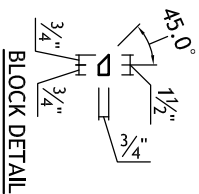

BLOCK DETAIL