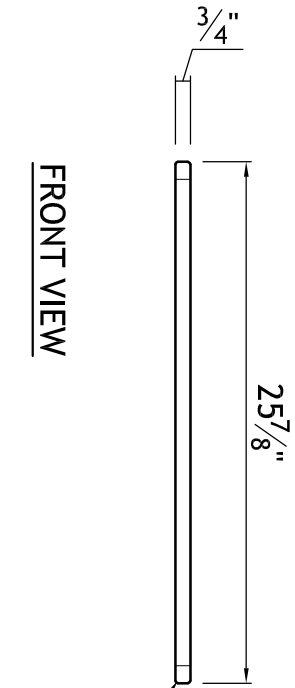

AC02659-6	Door Style: P1-57-57-3"S&R	Finished Left: YES	Cabinet Type: WSP-HOOD
ITEM# 27	Door Material: MAPLE PAINT	Finished Right: YES	Dwr Front Type: -
Qty=1	Case Material: 3/4 PLY	Finished Top: -	Dwr Box Type: -
	Inside Material: BIRCH	Finished Bottom: -	Hinge: -
	Base Type: -	Finished Interior: -	Edge Profile: D

- DRAWING 1 OF 2
- SPECIAL HOOD CAB.
 - REMOVABLE CURVED SECTION
 - FINISH FRONT LEFT, RIGHT
 - CONSTRUCT OUT OF 3/4" PLYWOOD
 - ATTACH TO BOTTOM SECTION FROM SG4 #4 SHIPPED OUT AS ONE UNIT

AC02659-6	Door Style: P1-57-57-3"S&R	Finished Left: YES	Cabinet Type: SPECIAL
ITEM# 31	Door Material: MAPLE PAINT	Finished Right: YES	Dwr Front Type: -
Qty=1	Case Material: 3/4 PLY	Finished Top: YES	Dwr Box Type: -
	Inside Material: BIRCH	Finished Bottom: YES	Hinge: -
	Base Type: -	Finished Interior: -	Edge Profile: D

DRAWING 1 OF 2

PLAN VIEW

- 3/4" THICK CUSTOM SHELF
- BISCUIT TO BACK PANEL OF SG4 #4 AFTER FINISHING
- SHIPPED AS 1 UNIT W/SG4 #4 AND SG1 #27

FRONT VIEW

"D" EDGE TOP AND BOTTOM

SECTION VIEW

BLOCK DETAIL

45° MITERED EDGE, ANGLED BLOCK INSTALLED UNDER SHELF TO CATCH INTO ANGLED FLOOR OF SG1 #27

AC02659-7	Door Style: PP430	Finished Left: YES	Cabinet Type: WCHBV
ITEM# 4	Door Material: CLEAR ALDER	Finished Right: YES	Dwr Front Type: -
Qty=1	Case Material: 3/4 PLY	Finished Top: YES	Dwr Box Type: -
	Inside Material: BIRCH	Finished Bottom: YES	Hinge: -
	Base Type: -	Finished Interior: -	Edge Profile: D