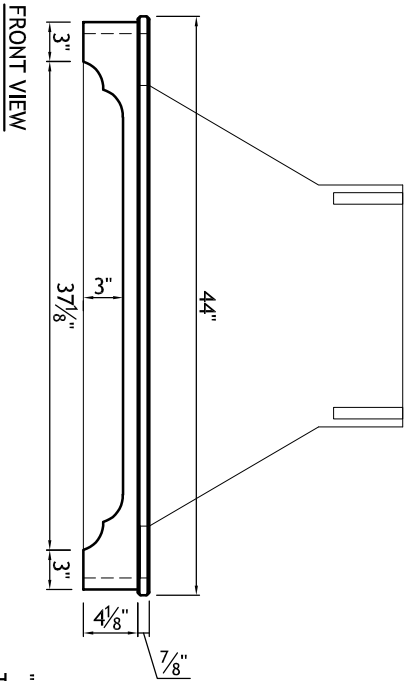

AC02659-7	Door Style: PP430	Finished Left: YES	Cabinet Type: WCHBV
ITEM# 4	Door Material: CLEAR ALDER	Finished Right: YES	Dwr Front Type: -
Qty=1	Case Material: 3/4 PLY	Finished Top: YES	Dwr Box Type: -
	Inside Material: BIRCH	Finished Bottom: YES	Hinge: -
	Base Type: -	Finished Interior: -	Edge Profile: D

DRAWING 1 OF 2

- CUSTOM WCHBV w/CUT OUT
- ATTACH TO TOP SECTION SG1 #27 & SG1 #31 SHIPPED AS 1 UNIT
- COUNTRY VALANCE
- NO MOLDING OFFSET

SECTION VIEW

LINE w/ STAINLESS STEEL