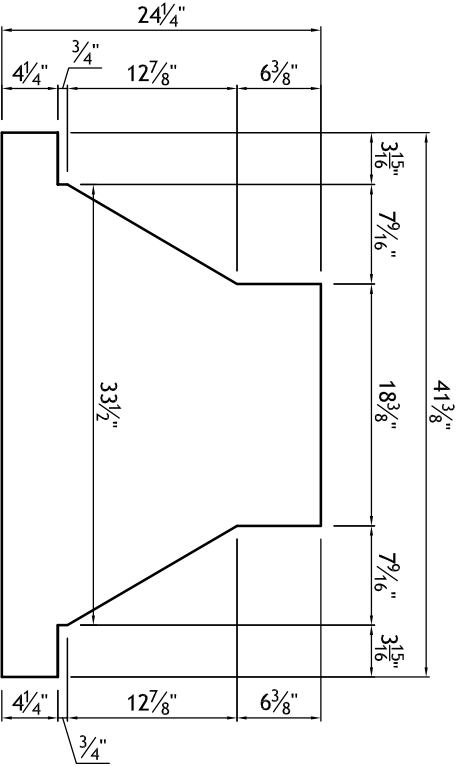

BACK DETAIL
3/4" PLYWOOD MAPLE/MAPLE