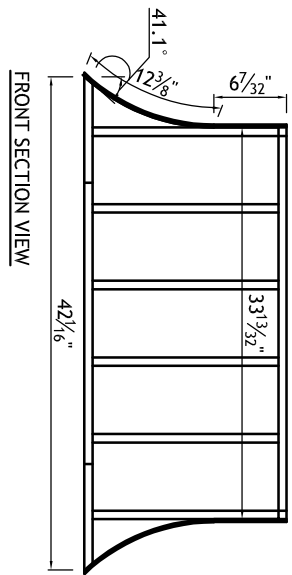

YB06769-4	Door Style: PP470	Finished Left: YES	Cabinet Type: WSP-HOOD
#4	Door Material: WALNUT	Finished Right: YES	Dwr Front Type: -
Qty=1	Case Material: 5/8 PB	Finished Top: -	Dwr Box Type: -
	Inside Material: NMM	Finished Bottom: YES	Hinge: -
	Base Type: -	Finished Interior: -	Edge Profile: -

DRAWING 1 OF 5  
 - CUSTOM HOOD CABINET  
 - TO BE BUILT AS 4 PIECES AND SHIPPED AS ONE UNIT

FRONT VIEW

RIGHT SIDE VIEW

FRONT SECTION VIEW

SIDE SECTION VIEW

Dealer Signoff: \_\_\_\_\_

YB06769-4	Door Style: PP470	Finished Left: YES	Cabinet Type: WSP-HOOD
#4	Door Material: WALNUT	Finished Right: YES	Dwr Front Type: -
Qty=1	Case Material: 5/8 PB	Finished Top: -	Dwr Box Type: -
	Inside Material: NMM	Finished Bottom: -	Hinge: -
	Base Type: -	Finished Interior: -	Edge Profile: -

DRAWING 2 OF 5  
 - CUSTOM HOOD CABINET UPPER CURVED SECTION DETAIL  
 18mm PLYWOOD PARTS

FRONT VIEW

RIGHT SIDE VIEW

MIDDLE RIB DETAIL

FRONT SECTION VIEW

SIDE SECTION VIEW

BACK PANEL DETAIL

LOWER FLOOR DETAIL

FRONT RIBS DETAIL (6X)

SIDE RIBS DETAIL (2X)

1/8" MDF  
 2 - 19 1/2" x 43 3/4"  
 4 - 19 1/2" x 21 7/8"

<b>YB06769-4</b>	Door Style: PP470	Finished Left: YES	Cabinet Type: WSP-HOOD
#4	Door Material: WALNUT	Finished Right: YES	Dwr Front Type: -
Qty=1	Case Material: 5/8 PB	Finished Top: YES	Dwr Box Type: -
	Inside Material: NMM	Finished Bottom: YES	Hinge: -
	Base Type: -	Finished Interior: -	Edge Profile: -