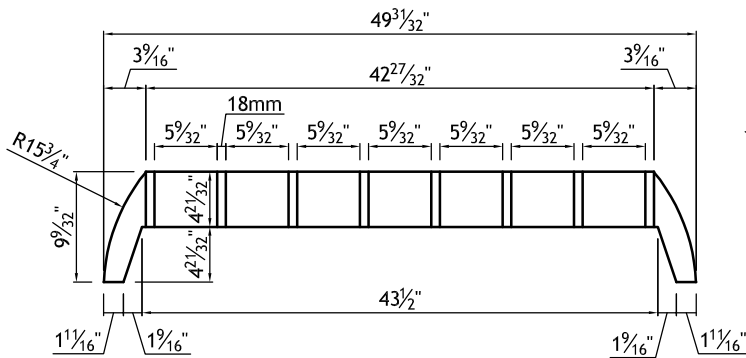

DRAWING 4 OF 5  
- CUSTOM HOOD CABINET UPPER CURVED SECTION DETAIL

18mm PLYWOOD PARTS

FRONT VIEW

SIDE VIEW

SIDE RIB DETAIL(6X)

FRONT SECTION VIEW

SIDE SECTION VIEW

FRONT RIB DETAIL(8X)