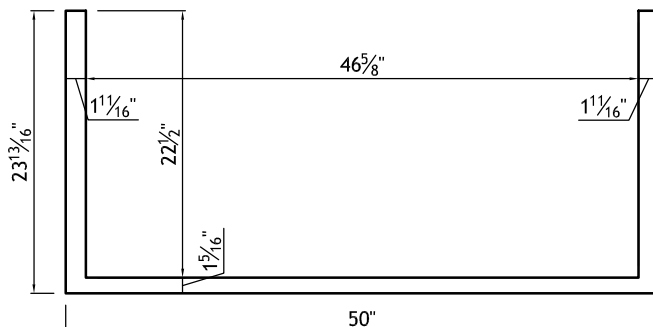

LOWER FLOOR DETAIL