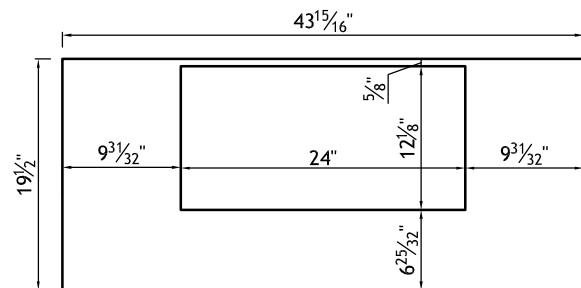

UPPER FLOOR DETAIL

1/8" MDF
2 - 11 27/32" x 51 1/2"
4 - 11 27/32" x 25 3/4"

Dealer Signoff: