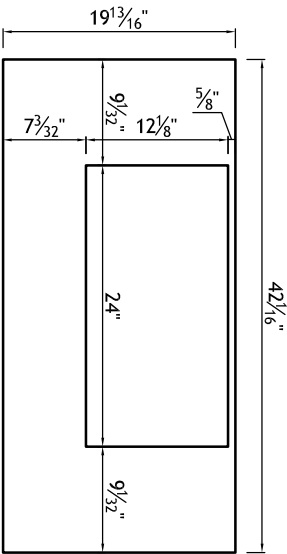

YB06769-4	Door Style: PP470	Finished Left: YES	Cabinet Type: WSP-HOOD
#4	Door Material: WALNUT	Finished Right: YES	Dwr Front Type: -
Qty=1	Case Material: 5/8 PB	Finished Top: -	Dwr Box Type: -
	Inside Material: NMM	Finished Bottom: YES	Hinge: -
	Base Type: -	Finished Interior: -	Edge Profile: -

DRAWING 1 OF 5  
 - CUSTOM HOOD CABINET  
 - TO BE BUILT AS 4 PIECES AND SHIPPED AS ONE UNIT

FRONT VIEW

RIGHT SIDE VIEW

FRONT SECTION VIEW

SIDE SECTION VIEW

Dealer Signoff: \_\_\_\_\_

YB06769-4	Door Style: PP470	Finished Left: YES	Cabinet Type: WSP-HOOD
#4	Door Material: WALNUT	Finished Right: YES	Dwr Front Type: -
Qty=1	Case Material: 5/8 PB	Finished Top: -	Dwr Box Type: -
	Inside Material: NMM	Finished Bottom: -	Hinge: -
	Base Type: -	Finished Interior: -	Edge Profile: -

DRAWING 2 OF 5  
 - CUSTOM HOOD CABINET UPPER CURVED SECTION DETAIL  
 18mm PLYWOOD PARTS

FRONT VIEW

RIGHT SIDE VIEW

MIDDLE RIB DETAIL

FRONT SECTION VIEW

SIDE SECTION VIEW

BACK PANEL DETAIL

LOWER FLOOR DETAIL

FRONT RIBS DETAIL (6X)

SIDE RIBS DETAIL (2X)

1/8" MDF  
 2 - 19 1/2" x 43 3/4"  
 4 - 19 1/2" x 21 7/8"

<b>YB06769-4</b>	Door Style: PP470	Finished Left: YES	Cabinet Type: WSP-HOOD
#4	Door Material: WALNUT	Finished Right: YES	Dwr Front Type: -
Qty=1	Case Material: 5/8 PB	Finished Top: YES	Dwr Box Type: -
	Inside Material: NMM	Finished Bottom: YES	Hinge: -
	Base Type: -	Finished Interior: -	Edge Profile: -