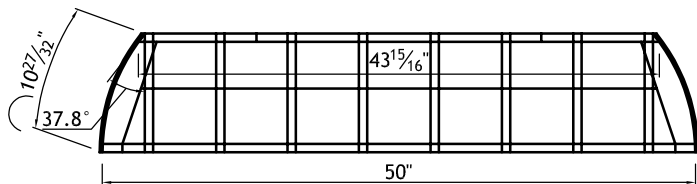

DRAWING 4 OF 5  
- CUSTOM HOOD CABINET UPPER CURVED SECTION DETAIL

18mm PLYWOOD PARTS

FRONT VIEW

SIDE VIEW

SIDE RIB DETAIL(6X)

FRONT SECTION VIEW

SIDE SECTION VIEW

FRONT RIB DETAIL(8X)