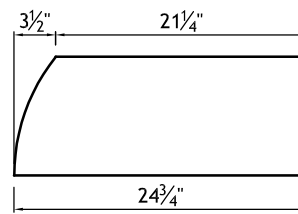

FRONT RIBS DETAIL (6X)

SIDE RIBS DETAIL (2X)

1/8" MDF  
 2 - 19 1/2" x 43 3/4"  
 4 - 19 1/2" x 21 7/8"

<b>YB06769-4</b>	Door Style: PP470	Finished Left: YES	Cabinet Type: WSP-HOOD
#4	Door Material: WALNUT	Finished Right: YES	Dwr Front Type: -
Qty=1	Case Material: 5/8 PB	Finished Top: YES	Dwr Box Type: -
	Inside Material: NMM	Finished Bottom: YES	Hinge: -
	Base Type: -	Finished Interior: -	Edge Profile: -

DRAWING 3 OF 5  
 - SHELF w/TRIM  
 - "D" EDGE TOP AND BOTTOM

YB06769-4	Door Style: PP470	Finished Left: YES	Cabinet Type: WSP-HOOD
	Door Material: WALNUT	Finished Right: YES	Dwr Front Type: -
#4	Case Material: 5/8 PB	Finished Top: -	Dwr Box Type: -
	Inside Material: NMM	Finished Bottom: -	Hinge: -
Qty=1	Base Type: -	Finished Interior: -	Edge Profile: -

DRAWING 4 OF 5  
- CUSTOM HOOD CABINET UPPER CURVED SECTION DETAIL

18mm PLYWOOD PARTS

FRONT VIEW

SIDE VIEW

SIDE RIB DETAIL(6X)

FRONT SECTION VIEW

SIDE SECTION VIEW

FRONT RIB DETAIL(8X)