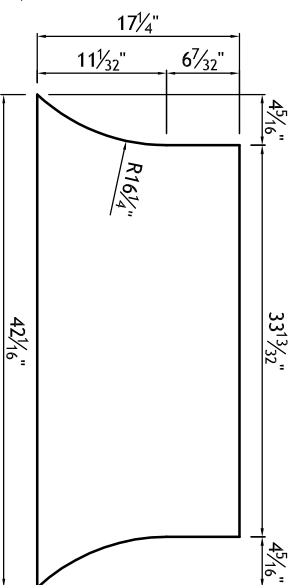

YB06769-4	Door Style: PP470	Finished Left: YES	Cabinet Type: WSP-HOOD
#4	Door Material: WALNUT	Finished Right: YES	Dwr Front Type: -
Qty=1	Case Material: 5/8 PB	Finished Top: -	Dwr Box Type: -
	Inside Material: NMM	Finished Bottom: YES	Hinge: -
	Base Type: -	Finished Interior: -	Edge Profile: -

DRAWING 1 OF 5  
 - CUSTOM HOOD CABINET  
 - TO BE BUILT AS 4 PIECES AND SHIPPED AS ONE UNIT

FRONT VIEW

RIGHT SIDE VIEW

FRONT SECTION VIEW

SIDE SECTION VIEW

Dealer Signoff: \_\_\_\_\_

YB06769-4	Door Style: PP470	Finished Left: YES	Cabinet Type: WSP-HOOD
#4	Door Material: WALNUT	Finished Right: YES	Dwr Front Type: -
Qty=1	Case Material: 5/8 PB	Finished Top: -	Dwr Box Type: -
	Inside Material: NMM	Finished Bottom: -	Hinge: -
	Base Type: -	Finished Interior: -	Edge Profile: -

DRAWING 2 OF 5  
 - CUSTOM HOOD CABINET UPPER CURVED SECTION DETAIL  
 18mm PLYWOOD PARTS

FRONT VIEW

RIGHT SIDE VIEW

MIDDLE RIB DETAIL

FRONT SECTION VIEW

SIDE SECTION VIEW

BACK PANEL DETAIL

LOWER FLOOR DETAIL

FRONT RIBS DETAIL (6X)

SIDE RIBS DETAIL (2X)

1/8" MDF  
 2 - 19 1/2" x 43 3/4"  
 4 - 19 1/2" x 21 7/8"

<b>YB06769-4</b>	Door Style: PP470	Finished Left: YES	Cabinet Type: WSP-HOOD
#4	Door Material: WALNUT	Finished Right: YES	Dwr Front Type: -
Qty=1	Case Material: 5/8 PB	Finished Top: YES	Dwr Box Type: -
	Inside Material: NMM	Finished Bottom: YES	Hinge: -
	Base Type: -	Finished Interior: -	Edge Profile: -