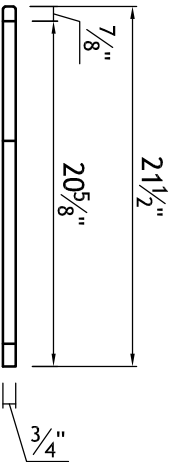

YB06769-4	Door Style: PP470	Finished Left: YES	Cabinet Type: WSP-HOOD
#4	Door Material: WALNUT	Finished Right: YES	Dwr Front Type: -
Qty=1	Case Material: 5/8 PB	Finished Top: -	Dwr Box Type: -
	Inside Material: NMM	Finished Bottom: YES	Hinge: -
	Base Type: -	Finished Interior: -	Edge Profile: -

FRONT RIBS DETAIL (6X)

SIDE RIBS DETAIL (2X)

1/8" MDF  
 2 - 19 1/2" x 43 3/4"  
 4 - 19 1/2" x 21 7/8"

<b>YB06769-4</b>	Door Style: PP470	Finished Left: YES	Cabinet Type: WSP-HOOD
#4	Door Material: WALNUT	Finished Right: YES	Dwr Front Type: -
Qty=1	Case Material: 5/8 PB	Finished Top: YES	Dwr Box Type: -
	Inside Material: NMM	Finished Bottom: YES	Hinge: -
	Base Type: -	Finished Interior: -	Edge Profile: -

DRAWING 3 OF 5  
 - SHELF w/TRIM  
 - "D" EDGE TOP AND BOTTOM

YB06769-4	Door Style: PP470	Finished Left: YES	Cabinet Type: WSP-HOOD
	Door Material: WALNUT	Finished Right: YES	Dwr Front Type: -
#4	Case Material: 5/8 PB	Finished Top: -	Dwr Box Type: -
	Inside Material: NMM	Finished Bottom: -	Hinge: -
Qty=1	Base Type: -	Finished Interior: -	Edge Profile: -

DRAWING 4 OF 5  
- CUSTOM HOOD CABINET UPPER CURVED SECTION DETAIL

18mm PLYWOOD PARTS

FRONT VIEW

SIDE VIEW

SIDE RIB DETAIL(6X)

FRONT SECTION VIEW

SIDE SECTION VIEW

FRONT RIB DETAIL(8X)