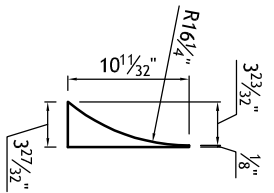

DRAWING 2 OF 5  
 - CUSTOM HOOD CABINET UPPER CURVED SECTION DETAIL  
 18mm PLYWOOD PARTS

FRONT VIEW

RIGHT SIDE VIEW

MIDDLE RIB DETAIL

FRONT SECTION VIEW

SIDE SECTION VIEW

BACK PANEL DETAIL

LOWER FLOOR DETAIL

FRONT RIBS DETAIL (6X)

SIDE RIBS DETAIL (2X)

1/8" MDF  
 2 - 19 1/2" x 43 3/4"  
 4 - 19 1/2" x 21 7/8"

<b>YB06769-4</b>	Door Style: PP470	Finished Left: YES	Cabinet Type: WSP-HOOD
#4	Door Material: WALNUT	Finished Right: YES	Dwr Front Type: -
Qty=1	Case Material: 5/8 PB	Finished Top: YES	Dwr Box Type: -
	Inside Material: NMM	Finished Bottom: YES	Hinge: -
	Base Type: -	Finished Interior: -	Edge Profile: -