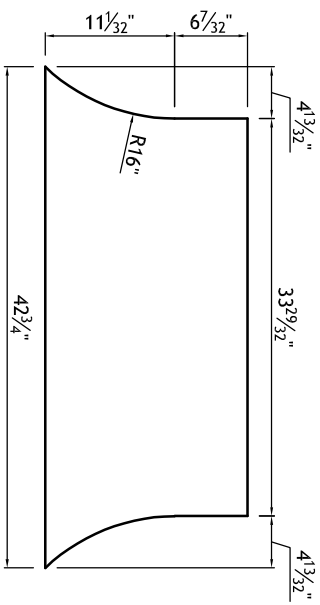

YB06769-4	Door Style: PP470	Finished Left: YES	Cabinet Type: WSP-HOOD
#4	Door Material: WALNUT	Finished Right: YES	Dwr Front Type: -
Qty=1	Case Material: 5/8 PB	Finished Top: -	Dwr Box Type: -
	Inside Material: NMM	Finished Bottom: YES	Hinge: -
	Base Type: -	Finished Interior: -	Edge Profile: -

DRAWING 1 OF 5  
 - CUSTOM HOOD CABINET  
 - TO BE BUILT AS 4 PIECES AND SHIPPED AS ONE UNIT

FRONT VIEW

RIGHT SIDE VIEW

FRONT SECTION VIEW

SIDE SECTION VIEW

Dealer Signoff: \_\_\_\_\_

YB06769-4	Door Style: PP470	Finished Left: YES	Cabinet Type: WSP-HOOD
#4	Door Material: WALNUT	Finished Right: YES	Dwr Front Type: -
Qty=1	Case Material: 5/8 PB	Finished Top: -	Dwr Box Type: -
	Inside Material: NMM	Finished Bottom: -	Hinge: -
	Base Type: -	Finished Interior: -	Edge Profile: -

DRAWING 2 OF 5  
 - CUSTOM HOOD CABINET UPPER CURVED SECTION DETAIL  
 18mm PLYWOOD PARTS

FRONT VIEW

RIGHT SIDE VIEW

MIDDLE RIB DETAIL

FRONT SECTION VIEW

SIDE SECTION VIEW

BACK PANEL DETAIL

LOWER FLOOR DETAIL

FRONT RIBS DETAIL (6X)

SIDE RIBS DETAIL (2X)

1/8" MDF  
 2 - 19 1/2" x 43 3/4"  
 4 - 19 1/2" x 21 7/8"

<b>YB06769-4</b>	Door Style: PP470	Finished Left: YES	Cabinet Type: WSP-HOOD
#4	Door Material: WALNUT	Finished Right: YES	Dwr Front Type: -
Qty=1	Case Material: 5/8 PB	Finished Top: YES	Dwr Box Type: -
	Inside Material: NMM	Finished Bottom: YES	Hinge: -
	Base Type: -	Finished Interior: -	Edge Profile: -