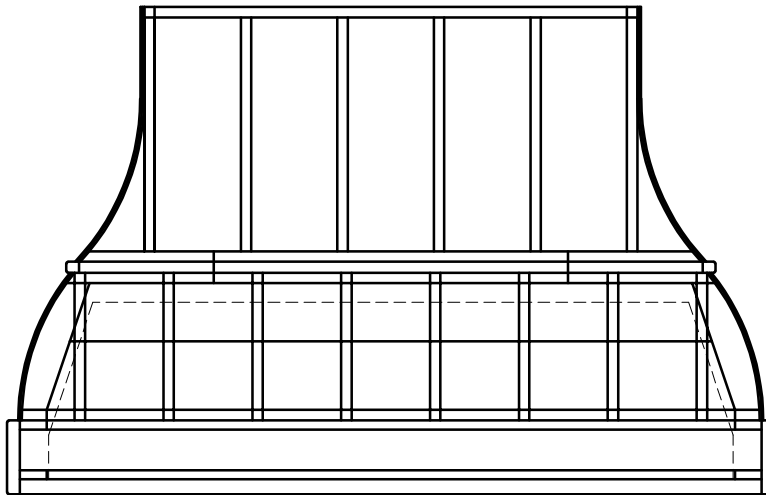

YB06769-4	Door Style: PP470	Finished Left: YES	Cabinet Type: WSP-HOOD
#4	Door Material: WALNUT	Finished Right: YES	Dwr Front Type: -
Qty=1	Case Material: 5/8 PB	Finished Top: -	Dwr Box Type: -
	Inside Material: NMM	Finished Bottom: YES	Hinge: -
	Base Type: -	Finished Interior: -	Edge Profile: -

DRAWING 1 OF 5  
 - CUSTOM HOOD CABINET  
 - TO BE BUILT AS 4 PIECES AND SHIPPED AS ONE UNIT

FRONT VIEW

RIGHT SIDE VIEW

FRONT SECTION VIEW

SIDE SECTION VIEW

Dealer Signoff: \_\_\_\_\_

YB06769-4	Door Style: PP470	Finished Left: YES	Cabinet Type: WSP-HOOD
#4	Door Material: WALNUT	Finished Right: YES	Dwr Front Type: -
Qty=1	Case Material: 5/8 PB	Finished Top: -	Dwr Box Type: -
	Inside Material: NMM	Finished Bottom: -	Hinge: -
	Base Type: -	Finished Interior: -	Edge Profile: -

DRAWING 2 OF 5  
 - CUSTOM HOOD CABINET UPPER CURVED SECTION DETAIL  
 18mm PLYWOOD PARTS

FRONT VIEW

RIGHT SIDE VIEW

MIDDLE RIB DETAIL

FRONT SECTION VIEW

SIDE SECTION VIEW

BACK PANEL DETAIL

LOWER FLOOR DETAIL