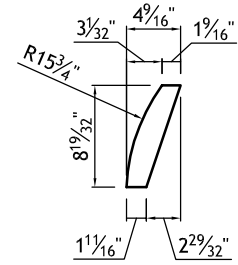

FRONT RIBS DETAIL (6X)

SIDE RIBS DETAIL (2X)

1/8" MDF  
 2 - 19 1/2" x 43 3/4"  
 4 - 19 1/2" x 21 7/8"

<b>YB06769-4</b>	Door Style: PP470	Finished Left: YES	Cabinet Type: WSP-HOOD
#4	Door Material: WALNUT	Finished Right: YES	Dwr Front Type: -
Qty=1	Case Material: 5/8 PB	Finished Top: YES	Dwr Box Type: -
	Inside Material: NMM	Finished Bottom: YES	Hinge: -
	Base Type: -	Finished Interior: -	Edge Profile: -

DRAWING 4 OF 5  
- CUSTOM HOOD CABINET UPPER CURVED SECTION DETAIL

18mm PLYWOOD PARTS

FRONT VIEW

SIDE VIEW

SIDE RIB DETAIL(6X)

FRONT SECTION VIEW

SIDE SECTION VIEW

FRONT RIB DETAIL(8X)

FRONT PANEL DETAIL

BACK PANEL DETAIL

LOWER FLOOR DETAIL

UPPER FLOOR DETAIL

1/8" MDF  
2 - 11 27/32" x 51 1/2"  
4 - 11 27/32" x 25 3/4"

Dealer Signoff:

YB06769-4	Door Style: PP470	Finished Left: YES	Cabinet Type: WSP-HOOD
#4	Door Material: WALNUT	Finished Right: YES	Dwr Front Type: -
Qty=1	Case Material: 5/8 PB	Finished Top: YES	Dwr Box Type: -
	Inside Material: NMM	Finished Bottom: YES	Hinge: -
	Base Type: -	Finished Interior: -	Edge Profile: D

DRAWING 5 OF 5  
 - LOWER HOOD DETAIL  
 - "D" EDGE TOP AND BOTTOM