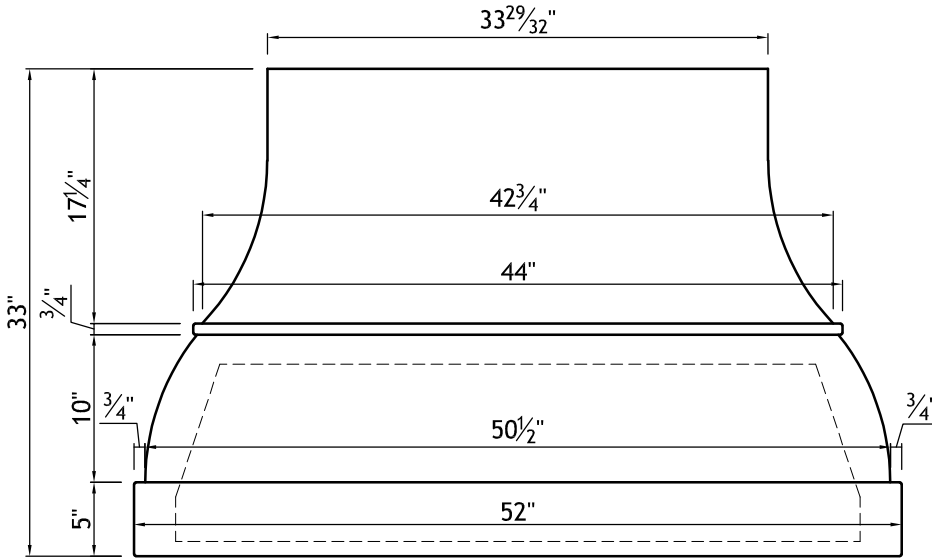

YB06769-4	Door Style: PP470	Finished Left: YES	Cabinet Type: WSP-HOOD
#4	Door Material: WALNUT	Finished Right: YES	Dwr Front Type: -
Qty=1	Case Material: 5/8 PB	Finished Top: -	Dwr Box Type: -
	Inside Material: NMM	Finished Bottom: YES	Hinge: -
	Base Type: -	Finished Interior: -	Edge Profile: -

DRAWING 1 OF 5  
 - CUSTOM HOOD CABINET  
 - TO BE BUILT AS 4 PIECES AND SHIPPED AS ONE UNIT

FRONT VIEW

RIGHT SIDE VIEW

FRONT SECTION VIEW

SIDE SECTION VIEW

Dealer Signoff: \_\_\_\_\_

YB06769-4	Door Style: PP470	Finished Left: YES	Cabinet Type: WSP-HOOD
#4	Door Material: WALNUT	Finished Right: YES	Dwr Front Type: -
Qty=1	Case Material: 5/8 PB	Finished Top: -	Dwr Box Type: -
	Inside Material: NMM	Finished Bottom: -	Hinge: -
	Base Type: -	Finished Interior: -	Edge Profile: -

FRONT RIBS DETAIL (6X)

SIDE RIBS DETAIL (2X)

1/8" MDF  
 2 - 19 1/2" x 43 3/4"  
 4 - 19 1/2" x 21 7/8"

<b>YB06769-4</b>	Door Style: PP470	Finished Left: YES	Cabinet Type: WSP-HOOD
#4	Door Material: WALNUT	Finished Right: YES	Dwr Front Type: -
Qty=1	Case Material: 5/8 PB	Finished Top: YES	Dwr Box Type: -
	Inside Material: NMM	Finished Bottom: YES	Hinge: -
	Base Type: -	Finished Interior: -	Edge Profile: -