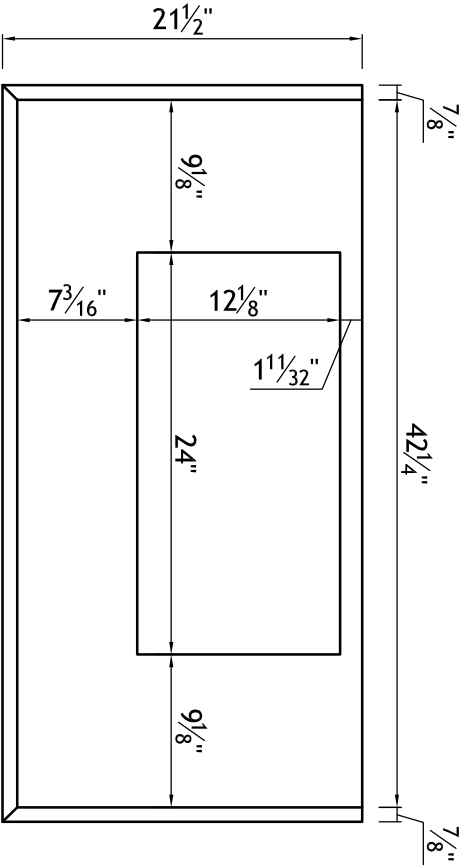

YB06769-4	Door Style: PP470	Finished Left: YES	Cabinet Type: WSP-HOOD
#4	Door Material: WALNUT	Finished Right: YES	Dwr Front Type: -
Qty=1	Case Material: 5/8 PB	Finished Top: -	Dwr Box Type: -
	Inside Material: NMM	Finished Bottom: YES	Hinge: -
	Base Type: -	Finished Interior: -	Edge Profile: -

DRAWING 2 OF 5  
 - CUSTOM HOOD CABINET UPPER CURVED SECTION DETAIL  
 18mm PLYWOOD PARTS

FRONT VIEW

RIGHT SIDE VIEW

MIDDLE RIB DETAIL

FRONT SECTION VIEW

SIDE SECTION VIEW

BACK PANEL DETAIL

LOWER FLOOR DETAIL

FRONT RIBS DETAIL (6X)

SIDE RIBS DETAIL (2X)

1/8" MDF  
 2 - 19 1/2" x 43 3/4"  
 4 - 19 1/2" x 21 7/8"

<b>YB06769-4</b>	Door Style: PP470	Finished Left: YES	Cabinet Type: WSP-HOOD
#4	Door Material: WALNUT	Finished Right: YES	Dwr Front Type: -
Qty=1	Case Material: 5/8 PB	Finished Top: YES	Dwr Box Type: -
	Inside Material: NMM	Finished Bottom: YES	Hinge: -
	Base Type: -	Finished Interior: -	Edge Profile: -

DRAWING 3 OF 5  
 - SHELF w/TRIM  
 - "D" EDGE TOP AND BOTTOM

YB06769-4	Door Style: PP470	Finished Left: YES	Cabinet Type: WSP-HOOD
	Door Material: WALNUT	Finished Right: YES	Dwr Front Type: -
#4	Case Material: 5/8 PB	Finished Top: -	Dwr Box Type: -
	Inside Material: NMM	Finished Bottom: -	Hinge: -
Qty=1	Base Type: -	Finished Interior: -	Edge Profile: -