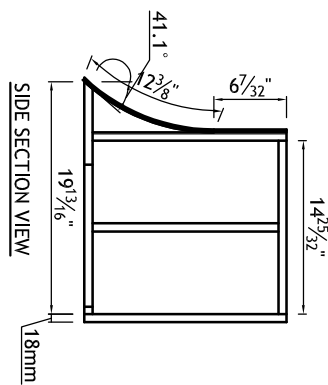

DRAWING 1 OF 5  
 - CUSTOM HOOD CABINET  
 - TO BE BUILT AS 4 PIECES AND SHIPPED AS ONE UNIT

FRONT VIEW

RIGHT SIDE VIEW

FRONT SECTION VIEW

SIDE SECTION VIEW

Dealer Signoff: \_\_\_\_\_

YB06769-4	Door Style: PP470	Finished Left: YES	Cabinet Type: WSP-HOOD
#4	Door Material: WALNUT	Finished Right: YES	Dwr Front Type: -
Qty=1	Case Material: 5/8 PB	Finished Top: -	Dwr Box Type: -
	Inside Material: NMM	Finished Bottom: -	Hinge: -
	Base Type: -	Finished Interior: -	Edge Profile: -

DRAWING 2 OF 5  
 - CUSTOM HOOD CABINET UPPER CURVED SECTION DETAIL  
 18mm PLYWOOD PARTS

FRONT VIEW

RIGHT SIDE VIEW

MIDDLE RIB DETAIL

FRONT SECTION VIEW

SIDE SECTION VIEW

BACK PANEL DETAIL

LOWER FLOOR DETAIL

FRONT RIBS DETAIL (6X)

SIDE RIBS DETAIL (2X)

1/8" MDF  
 2 - 19 1/2" x 43 3/4"  
 4 - 19 1/2" x 21 7/8"

<b>YB06769-4</b>	Door Style: PP470	Finished Left: YES	Cabinet Type: WSP-HOOD
#4	Door Material: WALNUT	Finished Right: YES	Dwr Front Type: -
Qty=1	Case Material: 5/8 PB	Finished Top: YES	Dwr Box Type: -
	Inside Material: NMM	Finished Bottom: YES	Hinge: -
	Base Type: -	Finished Interior: -	Edge Profile: -

DRAWING 4 OF 5  
- CUSTOM HOOD CABINET UPPER CURVED SECTION DETAIL

18mm PLYWOOD PARTS

FRONT VIEW

SIDE VIEW

SIDE RIB DETAIL(6X)

FRONT SECTION VIEW

SIDE SECTION VIEW

FRONT RIB DETAIL(8X)