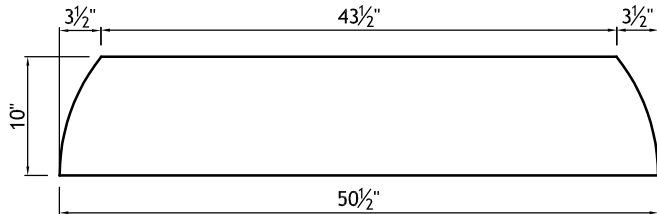

YB06769-4	Door Style: PP470	Finished Left: YES	Cabinet Type: WSP-HOOD
	Door Material: WALNUT	Finished Right: YES	Dwr Front Type: -
#4	Case Material: 5/8 PB	Finished Top: -	Dwr Box Type: -
	Inside Material: NMM	Finished Bottom: -	Hinge: -
Qty=1	Base Type: -	Finished Interior: -	Edge Profile: -

DRAWING 4 OF 5
- CUSTOM HOOD CABINET UPPER CURVED SECTION DETAIL

18mm PLYWOOD PARTS

FRONT VIEW