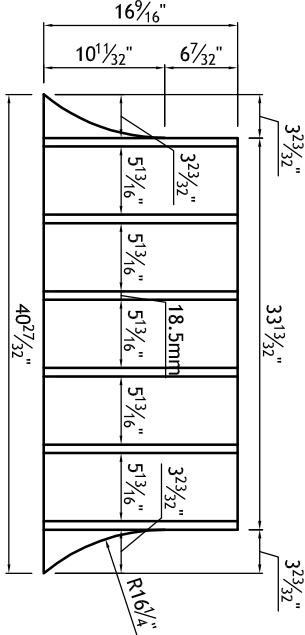

YB06769-4	Door Style: PP470	Finished Left: YES	Cabinet Type: WSP-HOOD
#4	Door Material: WALNUT	Finished Right: YES	Dwr Front Type: -
Qty=1	Case Material: 5/8 PB	Finished Top: -	Dwr Box Type: -
	Inside Material: NMM	Finished Bottom: YES	Hinge: -
	Base Type: -	Finished Interior: -	Edge Profile: -

DRAWING 1 OF 5  
 - CUSTOM HOOD CABINET  
 - TO BE BUILT AS 4 PIECES AND SHIPPED AS ONE UNIT

FRONT VIEW

RIGHT SIDE VIEW

FRONT SECTION VIEW

SIDE SECTION VIEW

Dealer Signoff: \_\_\_\_\_

YB06769-4	Door Style: PP470	Finished Left: YES	Cabinet Type: WSP-HOOD
#4	Door Material: WALNUT	Finished Right: YES	Dwr Front Type: -
Qty=1	Case Material: 5/8 PB	Finished Top: -	Dwr Box Type: -
	Inside Material: NMM	Finished Bottom: -	Hinge: -
	Base Type: -	Finished Interior: -	Edge Profile: -

DRAWING 2 OF 5  
 - CUSTOM HOOD CABINET UPPER CURVED SECTION DETAIL  
 18mm PLYWOOD PARTS

FRONT VIEW

RIGHT SIDE VIEW

MIDDLE RIB DETAIL

FRONT SECTION VIEW

SIDE SECTION VIEW

BACK PANEL DETAIL

LOWER FLOOR DETAIL

FRONT RIBS DETAIL (6X)

SIDE RIBS DETAIL (2X)

1/8" MDF  
 2 - 19 1/2" x 43 3/4"  
 4 - 19 1/2" x 21 7/8"

<b>YB06769-4</b>	Door Style: PP470	Finished Left: YES	Cabinet Type: WSP-HOOD
#4	Door Material: WALNUT	Finished Right: YES	Dwr Front Type: -
Qty=1	Case Material: 5/8 PB	Finished Top: YES	Dwr Box Type: -
	Inside Material: NMM	Finished Bottom: YES	Hinge: -
	Base Type: -	Finished Interior: -	Edge Profile: -