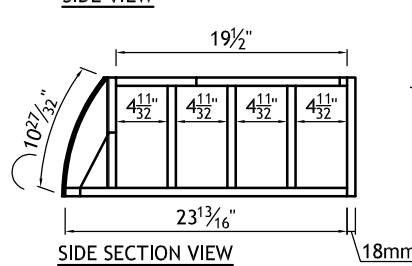

FRONT RIBS DETAIL (6X)

SIDE RIBS DETAIL (2X)

1/8" MDF  
 2 - 19 1/2" x 43 3/4"  
 4 - 19 1/2" x 21 7/8"

<b>YB06769-4</b>	Door Style: PP470	Finished Left: YES	Cabinet Type: WSP-HOOD
#4	Door Material: WALNUT	Finished Right: YES	Dwr Front Type: -
Qty=1	Case Material: 5/8 PB	Finished Top: YES	Dwr Box Type: -
	Inside Material: NMM	Finished Bottom: YES	Hinge: -
	Base Type: -	Finished Interior: -	Edge Profile: -

DRAWING 4 OF 5  
- CUSTOM HOOD CABINET UPPER CURVED SECTION DETAIL

18mm PLYWOOD PARTS

FRONT VIEW

SIDE VIEW

SIDE RIB DETAIL(6X)

FRONT SECTION VIEW

SIDE SECTION VIEW

FRONT RIB DETAIL(8X)

FRONT PANEL DETAIL

BACK PANEL DETAIL

LOWER FLOOR DETAIL

UPPER FLOOR DETAIL

1/8" MDF  
2 - 11 27/32" x 51 1/2"  
4 - 11 27/32" x 25 3/4"

Dealer Signoff:

YB06769-4	Door Style: PP470	Finished Left: YES	Cabinet Type: WSP-HOOD
#4	Door Material: WALNUT	Finished Right: YES	Dwr Front Type: -
Qty=1	Case Material: 5/8 PB	Finished Top: YES	Dwr Box Type: -
	Inside Material: NMM	Finished Bottom: YES	Hinge: -
	Base Type: -	Finished Interior: -	Edge Profile: D