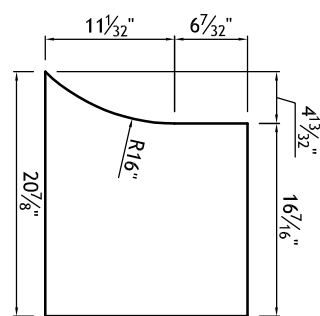

YB06769-4	Door Style: PP470	Finished Left: YES	Cabinet Type: WSP-HOOD
#4	Door Material: WALNUT	Finished Right: YES	Dwr Front Type: -
Qty=1	Case Material: 5/8 PB	Finished Top: -	Dwr Box Type: -
	Inside Material: NMM	Finished Bottom: YES	Hinge: -
	Base Type: -	Finished Interior: -	Edge Profile: -

DRAWING 1 OF 5  
 - CUSTOM HOOD CABINET  
 - TO BE BUILT AS 4 PIECES AND SHIPPED AS ONE UNIT

FRONT VIEW

RIGHT SIDE VIEW

FRONT SECTION VIEW

SIDE SECTION VIEW

Dealer Signoff: \_\_\_\_\_

YB06769-4	Door Style: PP470	Finished Left: YES	Cabinet Type: WSP-HOOD
#4	Door Material: WALNUT	Finished Right: YES	Dwr Front Type: -
Qty=1	Case Material: 5/8 PB	Finished Top: -	Dwr Box Type: -
	Inside Material: NMM	Finished Bottom: -	Hinge: -
	Base Type: -	Finished Interior: -	Edge Profile: -

DRAWING 2 OF 5  
 - CUSTOM HOOD CABINET UPPER CURVED SECTION DETAIL  
 18mm PLYWOOD PARTS

FRONT VIEW

RIGHT SIDE VIEW

MIDDLE RIB DETAIL

FRONT SECTION VIEW

SIDE SECTION VIEW

BACK PANEL DETAIL

LOWER FLOOR DETAIL

FRONT RIBS DETAIL (6X)

SIDE RIBS DETAIL (2X)

1/8" MDF  
 2 - 19 1/2" x 43 3/4"  
 4 - 19 1/2" x 21 7/8"

<b>YB06769-4</b>	Door Style: PP470	Finished Left: YES	Cabinet Type: WSP-HOOD
#4	Door Material: WALNUT	Finished Right: YES	Dwr Front Type: -
Qty=1	Case Material: 5/8 PB	Finished Top: YES	Dwr Box Type: -
	Inside Material: NMM	Finished Bottom: YES	Hinge: -
	Base Type: -	Finished Interior: -	Edge Profile: -