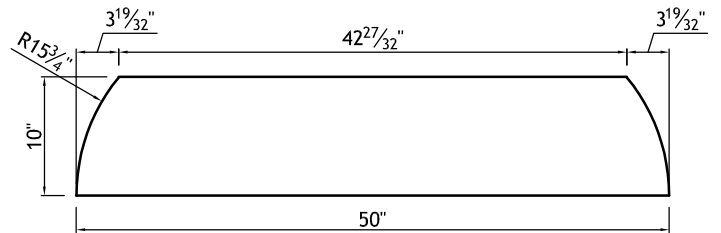

BACK PANEL DETAIL