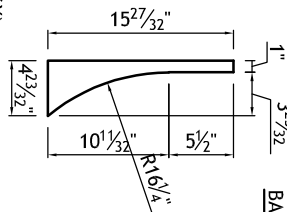

DRAWING 2 OF 5  
 - CUSTOM HOOD CABINET UPPER CURVED SECTION DETAIL  
 18mm PLYWOOD PARTS

FRONT VIEW

RIGHT SIDE VIEW

MIDDLE RIB DETAIL

FRONT SECTION VIEW

SIDE SECTION VIEW

BACK PANEL DETAIL

LOWER FLOOR DETAIL

FRONT RIBS DETAIL (6X)

SIDE RIBS DETAIL (2X)

1/8" MDF  
 2 - 19 1/2" x 43 3/4"  
 4 - 19 1/2" x 21 7/8"

<b>YB06769-4</b>	Door Style: PP470	Finished Left: YES	Cabinet Type: WSP-HOOD
#4	Door Material: WALNUT	Finished Right: YES	Dwr Front Type: -
Qty=1	Case Material: 5/8 PB	Finished Top: YES	Dwr Box Type: -
	Inside Material: NMM	Finished Bottom: YES	Hinge: -
	Base Type: -	Finished Interior: -	Edge Profile: -