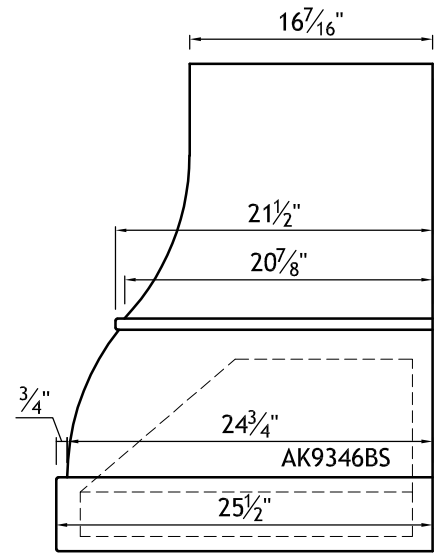

YB06769-4	Door Style: PP470	Finished Left: YES	Cabinet Type: WSP-HOOD
#4	Door Material: WALNUT	Finished Right: YES	Dwr Front Type: -
Qty=1	Case Material: 5/8 PB	Finished Top: -	Dwr Box Type: -
	Inside Material: NMM	Finished Bottom: YES	Hinge: -
	Base Type: -	Finished Interior: -	Edge Profile: -

DRAWING 1 OF 5  
 - CUSTOM HOOD CABINET  
 - TO BE BUILT AS 4 PIECES AND SHIPPED AS ONE UNIT

FRONT VIEW

RIGHT SIDE VIEW

FRONT SECTION VIEW

SIDE SECTION VIEW

Dealer Signoff: \_\_\_\_\_

YB06769-4	Door Style: PP470	Finished Left: YES	Cabinet Type: WSP-HOOD
#4	Door Material: WALNUT	Finished Right: YES	Dwr Front Type: -
Qty=1	Case Material: 5/8 PB	Finished Top: -	Dwr Box Type: -
	Inside Material: NMM	Finished Bottom: -	Hinge: -
	Base Type: -	Finished Interior: -	Edge Profile: -

FRONT RIBS DETAIL (6X)

SIDE RIBS DETAIL (2X)

1/8" MDF  
 2 - 19 1/2" x 43 3/4"  
 4 - 19 1/2" x 21 7/8"

<b>YB06769-4</b>	Door Style: PP470	Finished Left: YES	Cabinet Type: WSP-HOOD
#4	Door Material: WALNUT	Finished Right: YES	Dwr Front Type: -
Qty=1	Case Material: 5/8 PB	Finished Top: YES	Dwr Box Type: -
	Inside Material: NMM	Finished Bottom: YES	Hinge: -
	Base Type: -	Finished Interior: -	Edge Profile: -