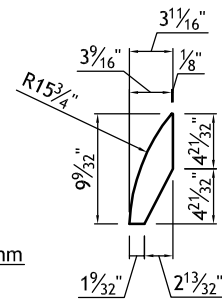

FRONT RIBS DETAIL (6X)

SIDE RIBS DETAIL (2X)

1/8" MDF  
 2 - 19 1/2" x 43 3/4"  
 4 - 19 1/2" x 21 7/8"

<b>YB06769-4</b>	Door Style: PP470	Finished Left: YES	Cabinet Type: WSP-HOOD
#4	Door Material: WALNUT	Finished Right: YES	Dwr Front Type: -
Qty=1	Case Material: 5/8 PB	Finished Top: YES	Dwr Box Type: -
	Inside Material: NMM	Finished Bottom: YES	Hinge: -
	Base Type: -	Finished Interior: -	Edge Profile: -

DRAWING 4 OF 5  
- CUSTOM HOOD CABINET UPPER CURVED SECTION DETAIL

18mm PLYWOOD PARTS

FRONT VIEW

SIDE VIEW

SIDE RIB DETAIL(6X)

FRONT SECTION VIEW

SIDE SECTION VIEW

FRONT RIB DETAIL(8X)

FRONT PANEL DETAIL

BACK PANEL DETAIL

LOWER FLOOR DETAIL

UPPER FLOOR DETAIL

1/8" MDF  
2 - 11 27/32" x 51 1/2"  
4 - 11 27/32" x 25 3/4"

Dealer Signoff:

YB06769-4	Door Style: PP470	Finished Left: YES	Cabinet Type: WSP-HOOD
#4	Door Material: WALNUT	Finished Right: YES	Dwr Front Type: -
Qty=1	Case Material: 5/8 PB	Finished Top: YES	Dwr Box Type: -
	Inside Material: NMM	Finished Bottom: YES	Hinge: -
	Base Type: -	Finished Interior: -	Edge Profile: D

DRAWING 5 OF 5  
 - LOWER HOOD DETAIL  
 - "D" EDGE TOP AND BOTTOM