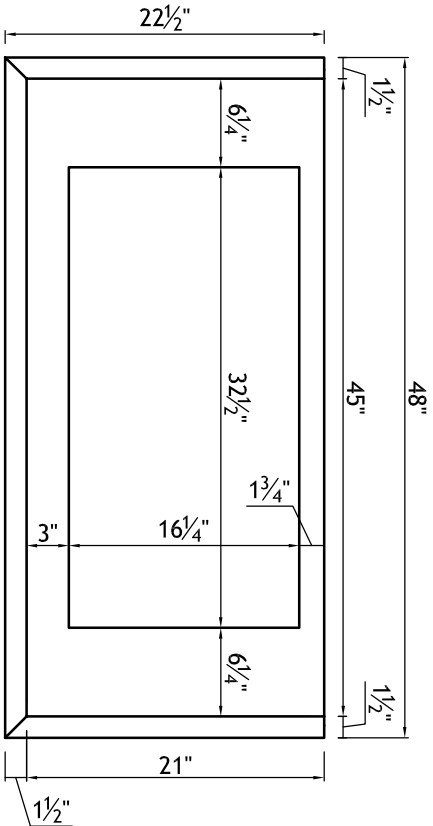

YB09883-1	Door Style: PP430	Finished Left: YES	Cabinet Type: WSP-HOOD
#17	Door Material: MAPLE PAINT	Finished Right: YES	Dwr Front Type: -
Qty=1	Case Material: 5/8PB	Finished Top: YES	Dwr Box Type: -
	Inside Material: NMM	Finished Bottom: YES	Hinge: -
	Base Type: -	Finished Interior: SS	Edge Profile: D

- CUSTOM WCHBP w/ CUT OUT

**M-PSS8 MOULDING DETAIL**