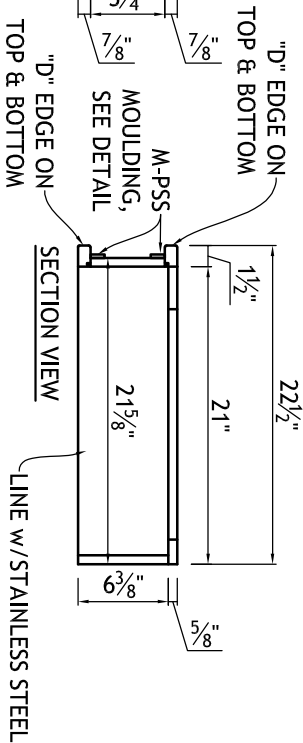

YB09883-1	Door Style: PP430	Finished Left: YES	Cabinet Type: WSP-HOOD
#17	Door Material: MAPLE PAINT	Finished Right: YES	Dwr Front Type: -
Qty=1	Case Material: 5/8PB	Finished Top: YES	Dwr Box Type: -
	Inside Material: NMM	Finished Bottom: YES	Hinge: -
	Base Type: -	Finished Interior: SS	Edge Profile: D

- CUSTOM WCHBP w/ CUT OUT

**M-PSS8 MOULDING DETAIL**