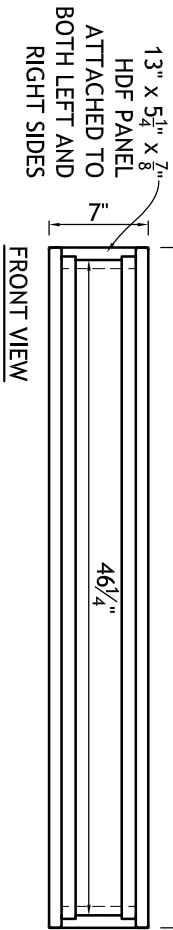

YB09883-1	Door Style: PP430	Finished Left: YES	Cabinet Type: WSP-HOOD
#17	Door Material: MAPLE PAINT	Finished Right: YES	Dwr Front Type: -
Qty=1	Case Material: 5/8PB	Finished Top: YES	Dwr Box Type: -
	Inside Material: NMM	Finished Bottom: YES	Hinge: -
	Base Type: -	Finished Interior: SS	Edge Profile: D

- CUSTOM WCHBP w/ CUT OUT

**M-PSS8 MOULDING DETAIL**