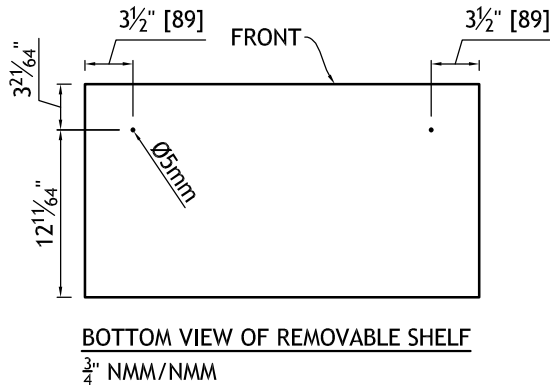

AC02654-1	Door Style: FP400	Finished Left: YES	Cabinet Type: WSP-HOOD
	Door Material: MAPLE STAIN	Finished Right: YES	Dwr Front Type: -
ITEM #3	Case Material: 5/8PB	Finished Top: -	Dwr Box Type: -
	Inside Material: NMM	Finished Bottom: YES	Hinge: BOTH
Qty=1	Base Type: -	Finished Interior: -	Edge Profile: D

ENTIRE CABINET IS BUILT AT C25

- CUSTOM WALL HOOD CAB.
- TO BE BUILT AS ZONAVITA WH36_2D

Dealer Signoff: _____