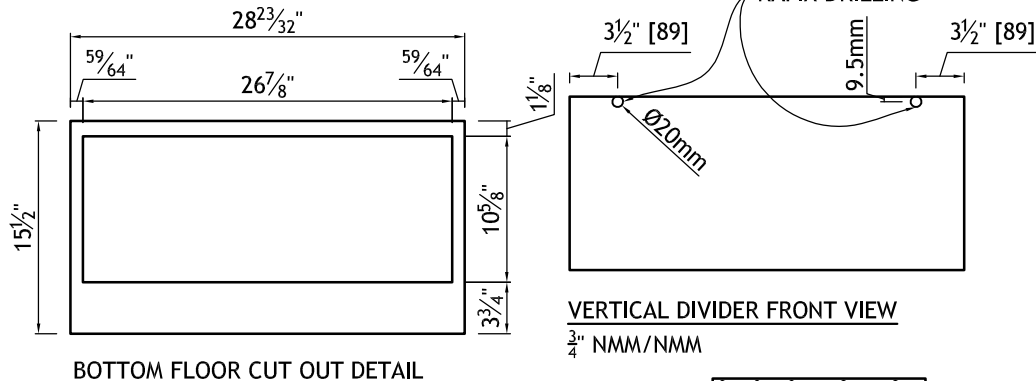

AC02654-1	Door Style: FP400	Finished Left: YES	Cabinet Type: WSP-HOOD
	Door Material: MAPLE STAIN	Finished Right: YES	Dwr Front Type: -
ITEM #3	Case Material: 5/8PB	Finished Top: -	Dwr Box Type: -
	Inside Material: NMM	Finished Bottom: YES	Hinge: BOTH
Qty=1	Base Type: -	Finished Interior: -	Edge Profile: D

ENTIRE CABINET IS BUILT AT C25

- CUSTOM WALL HOOD CAB.
- TO BE BUILT AS ZONAVITA WH36_2D

Dealer Signoff: _____