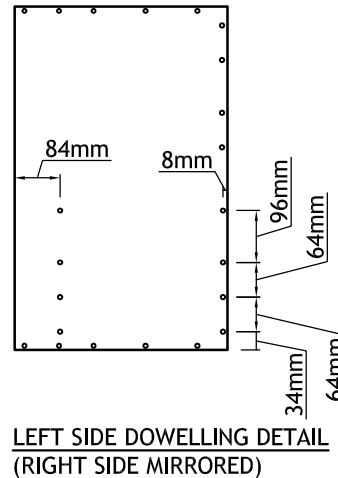

AC02654-1	Door Style: FP400	Finished Left: YES	Cabinet Type: WSP-HOOD
	Door Material: MAPLE STAIN	Finished Right: YES	Dwr Front Type: -
ITEM #3	Case Material: 5/8PB	Finished Top: -	Dwr Box Type: -
	Inside Material: NMM	Finished Bottom: YES	Hinge: BOTH
Qty=1	Base Type: -	Finished Interior: -	Edge Profile: D

ENTIRE CABINET IS BUILT AT C25

- CUSTOM WALL HOOD CAB.
- TO BE BUILT AS ZONAVITA WH36_2D

Dealer Signoff: _____