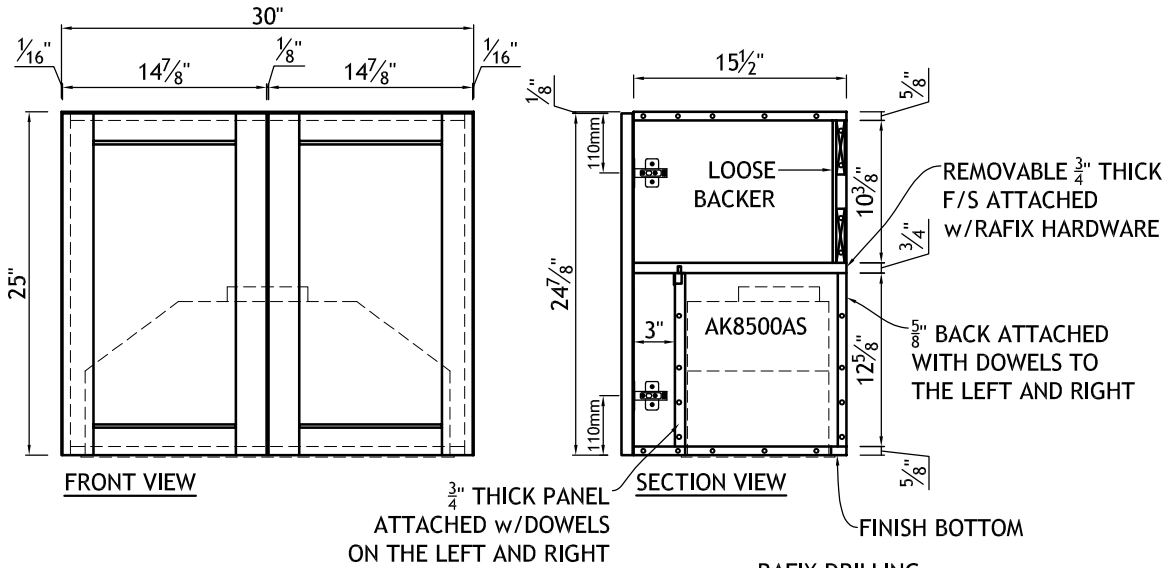

AC02654-1	Door Style: FP400	Finished Left: YES	Cabinet Type: WSP-HOOD
	Door Material: MAPLE STAIN	Finished Right: YES	Dwr Front Type: -
ITEM #3	Case Material: 5/8PB	Finished Top: -	Dwr Box Type: -
	Inside Material: NMM	Finished Bottom: YES	Hinge: BOTH
Qty=1	Base Type: -	Finished Interior: -	Edge Profile: D

ENTIRE CABINET IS BUILT AT C25

- CUSTOM WALL HOOD CAB.
- TO BE BUILT AS ZONAVITA WH36_2D

Dealer Signoff: _____