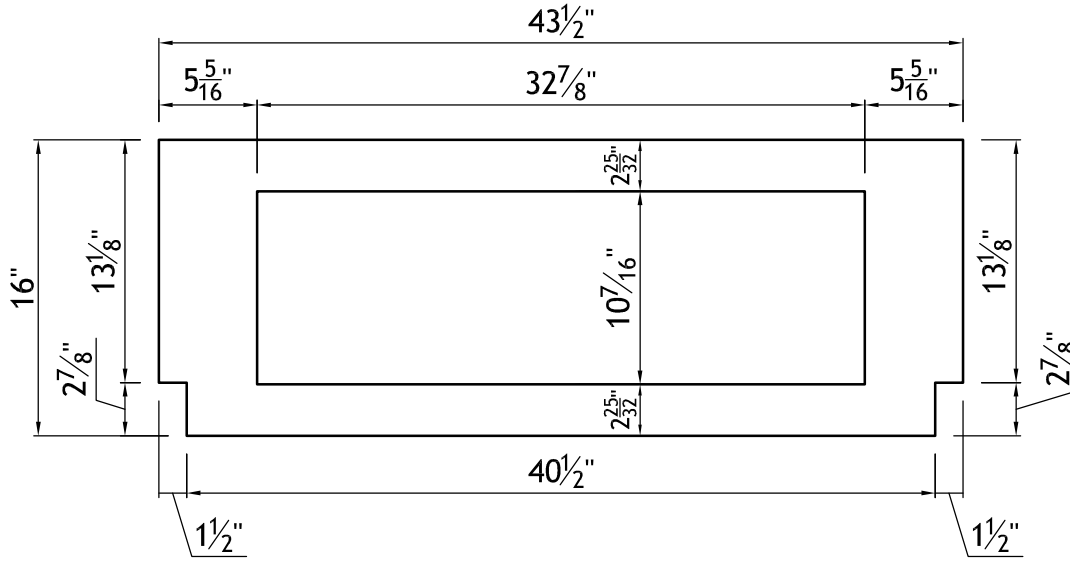

YB07805-1	Door Style: MFP440-2.25"S&R	Finished Left: YES	Cabinet Type: WSP-HOOD
	Door Material: HDF	Finished Right: YES	Dwr Front Type: -
#1	Case Material: 3/4PLY	Finished Top: -	Dwr Box Type: -
	Inside Material: BIRCH	Finished Bottom: YES	Hinge: TOP
Qty=1	Base Type: -	Finished Interior: -	Edge Profile: L

DRAWING 2 OF 2

FLOOR CUT-OUT DETAIL

Dealer Signoff: