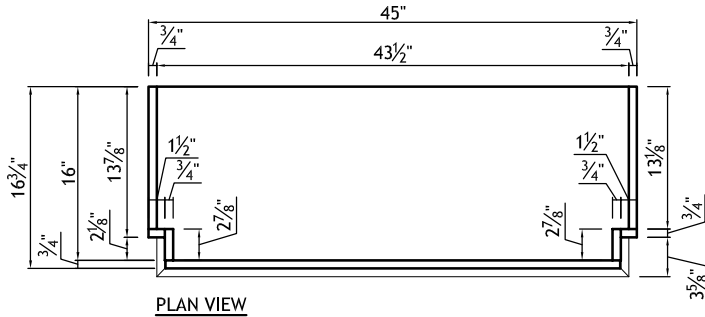

YB07805-1	Door Style: MFP440-2.25"S&R	Finished Left: YES	Cabinet Type: WSP-HOOD
#1	Door Material: HDF	Finished Right: YES	Dwr Front Type: -
Qty=1	Case Material: 3/4PLY	Finished Top: -	Dwr Box Type: -
	Inside Material: BIRCH	Finished Bottom: YES	Hinge: TOP
	Base Type: -	Finished Interior: -	Edge Profile: L

DRAWING 1 OF 2

- CUSTOM HOOD CAB. w/ CUT-OUT

PLAN VIEW

RIGHT SIDE VIEW

FRONT VIEW

SECTION VIEW

FINISH INSIDE BOTTOM SECTION SIDES AND ALL BOTTOM EDGES

LINE w/ STAINLESS STEEL UNDERNEATH BOTTOM FLOOR ONLY