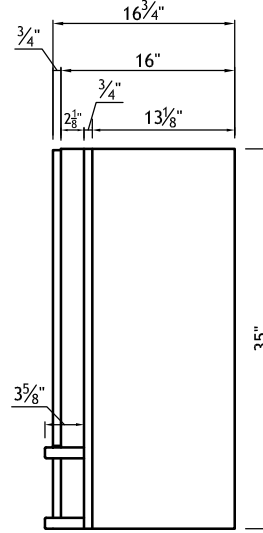

YB07805-1	Door Style: MFP440-2.25"S&R	Finished Left: YES	Cabinet Type: WSP-HOOD
#1	Door Material: HDF	Finished Right: YES	Dwr Front Type: -
Qty=1	Case Material: 3/4PLY	Finished Top: -	Dwr Box Type: -
	Inside Material: BIRCH	Finished Bottom: YES	Hinge: TOP
	Base Type: -	Finished Interior: -	Edge Profile: L

DRAWING 1 OF 2

- CUSTOM HOOD CAB. w/ CUT-OUT

PLAN VIEW

RIGHT SIDE VIEW

FRONT VIEW

SECTION VIEW

FINISH INSIDE BOTTOM SECTION SIDES AND ALL BOTTOM EDGES

LINE w/ STAINLESS STEEL UNDERNEATH BOTTOM FLOOR ONLY

Dealer Signoff:

YB07805-1	Door Style: MFP440-2.25"S&R	Finished Left: YES	Cabinet Type: WSP-HOOD
	Door Material: HDF	Finished Right: YES	Dwr Front Type: -
#1	Case Material: 3/4PLY	Finished Top: -	Dwr Box Type: -
	Inside Material: BIRCH	Finished Bottom: YES	Hinge: TOP
Qty=1	Base Type: -	Finished Interior: -	Edge Profile: L