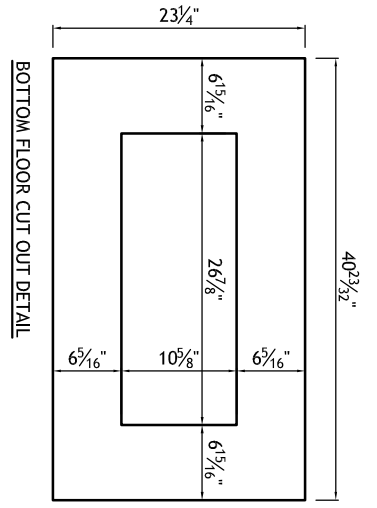

YB11271-1	Door Style: P1-81-81-3"SGR	Finished Left: YES	Cabinet Type: WSP-HOOD
ITEM#10	Door Material: MAPLE PAINT	Finished Right: YES	Dwr Front Type: -
Qty=1	Case Material: 5/8PB	Finished Top: -	Dwr Box Type: -
	Inside Material: NMM	Finished Bottom: -	Hinge: TOP
	Base Type: -	Finished Interior: SS	Edge Profile: D

- SPECIAL HOOD CABINET w/CUT OUT  
 - PLAIN FRONT AND VALANCE (BEHIND THE WALNUT VALANCE) IN HDF

YB11271-2	Door Style: PP430	Finished Left: YES	Cabinet Type: SPECIAL
	Door Material: WALNUT	Finished Right: YES	Dwr Front Type: -
ITEM#1	Case Material: 5/8PB	Finished Top: YES	Dwr Box Type: -
Qty=1	Inside Material: NMM	Finished Bottom: YES	Hinge: -
	Base Type: -	Finished Interior: -	Edge Profile: D