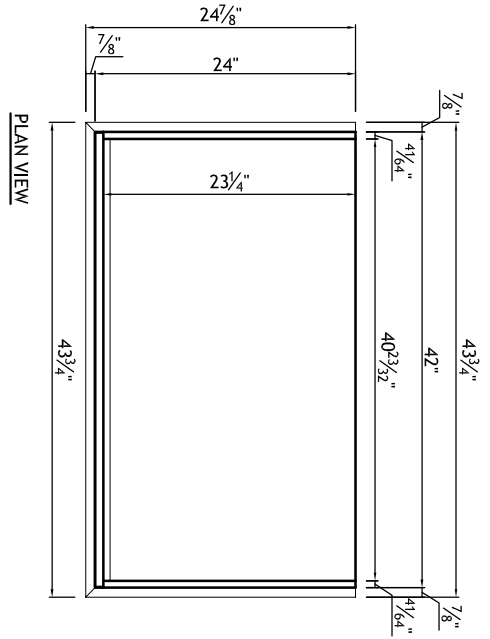

YB11271-1	Door Style: P1-81-81-3"SGR	Finished Left: YES	Cabinet Type: WSP-HOOD
ITEM#10	Door Material: MAPLE PAINT	Finished Right: YES	Dwr Front Type: -
Qty=1	Case Material: 5/8PB	Finished Top: -	Dwr Box Type: -
	Inside Material: NMM	Finished Bottom: -	Hinge: TOP
	Base Type: -	Finished Interior: SS	Edge Profile: D

- SPECIAL HOOD CABINET w/CUT OUT  
 - PLAIN FRONT AND VALANCE (BEHIND THE WALNUT VALANCE) IN HDF

YB11271-2	Door Style: PP430	Finished Left: YES	Cabinet Type: SPECIAL
	Door Material: WALNUT	Finished Right: YES	Dwr Front Type: -
ITEM#1	Case Material: 5/8PB	Finished Top: YES	Dwr Box Type: -
Qty=1	Inside Material: NMM	Finished Bottom: YES	Hinge: -
	Base Type: -	Finished Interior: -	Edge Profile: D

- CUSTOM HOOD VALANCE
- TO BE ATTACHED TO HOOD CABINET SG1 #10
- "D" PROFILE ON TOP AND BOTTOM

TOP VIEW

FRONT VIEW

Dealer Signoff: