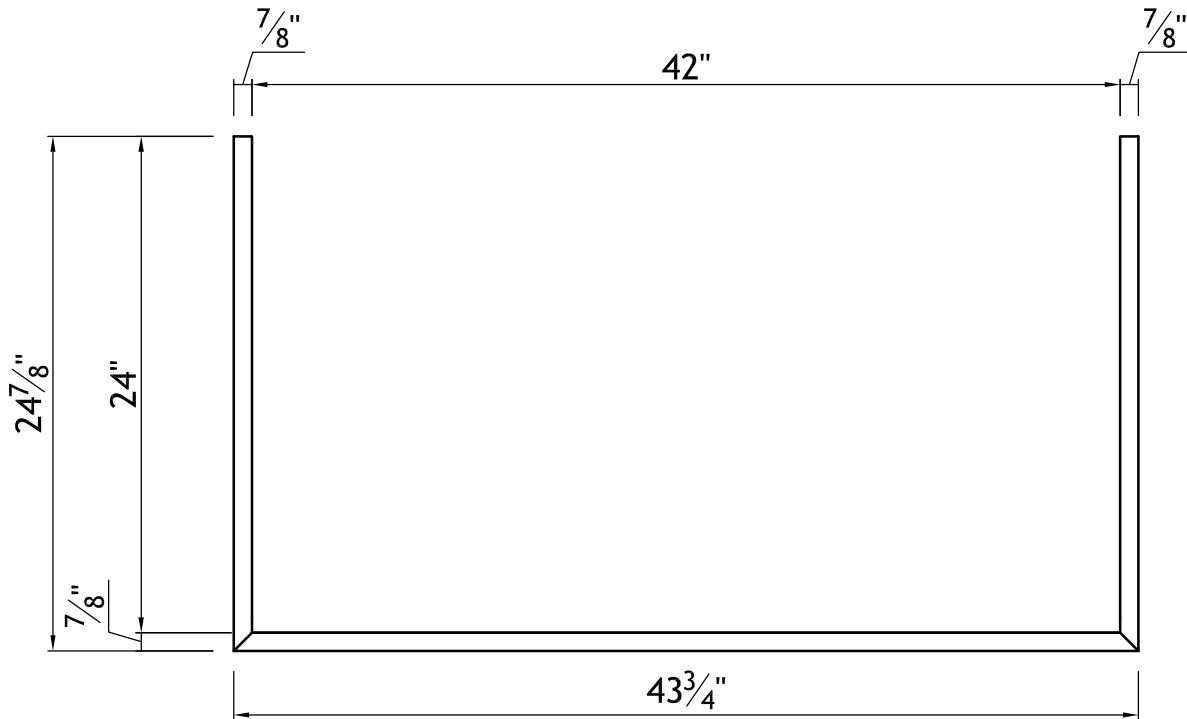

YB11271-2	Door Style: PP430	Finished Left: YES	Cabinet Type: SPECIAL
	Door Material: WALNUT	Finished Right: YES	Dwr Front Type: -
ITEM#1	Case Material: 5/8PB	Finished Top: YES	Dwr Box Type: -
Qty=1	Inside Material: NMM	Finished Bottom: YES	Hinge: -
	Base Type: -	Finished Interior: -	Edge Profile: D

- CUSTOM HOOD VALANCE
- TO BE ATTACHED TO HOOD CABINET SG1 #10
- "D" PROFILE ON TOP AND BOTTOM

TOP VIEW