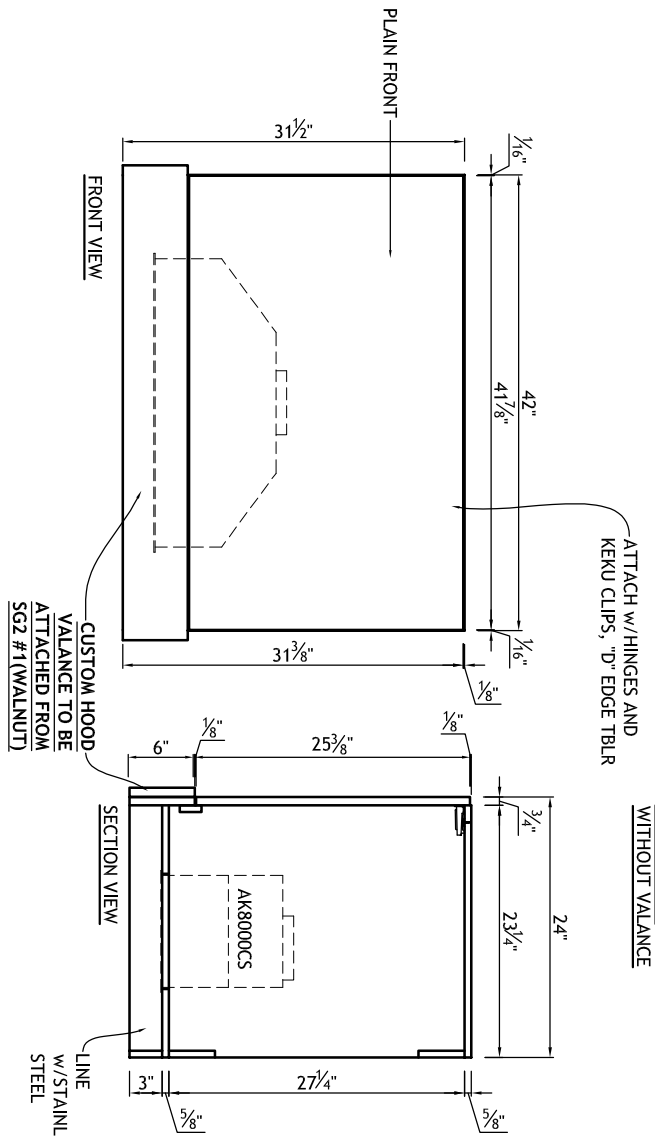

YB11271-1	Door Style: P1-81-81-3"SGR	Finished Left: YES	Cabinet Type: WSP-HOOD
ITEM#10	Door Material: MAPLE PAINT	Finished Right: YES	Dwr Front Type: -
Qty=1	Case Material: 5/8PB	Finished Top: -	Dwr Box Type: -
	Inside Material: NMM	Finished Bottom: -	Hinge: TOP
	Base Type: -	Finished Interior: SS	Edge Profile: D

- SPECIAL HOOD CABINET w/CUT OUT  
 - PLAIN FRONT AND VALANCE (BEHIND THE WALNUT VALANCE) IN HDF

YB11271-2	Door Style: PP430	Finished Left: YES	Cabinet Type: SPECIAL
	Door Material: WALNUT	Finished Right: YES	Dwr Front Type: -
ITEM#1	Case Material: 5/8PB	Finished Top: YES	Dwr Box Type: -
Qty=1	Inside Material: NMM	Finished Bottom: YES	Hinge: -
	Base Type: -	Finished Interior: -	Edge Profile: D

- CUSTOM HOOD VALANCE
- TO BE ATTACHED TO HOOD CABINET SG1 #10
- "D" PROFILE ON TOP AND BOTTOM

TOP VIEW

FRONT VIEW

Dealer Signoff: