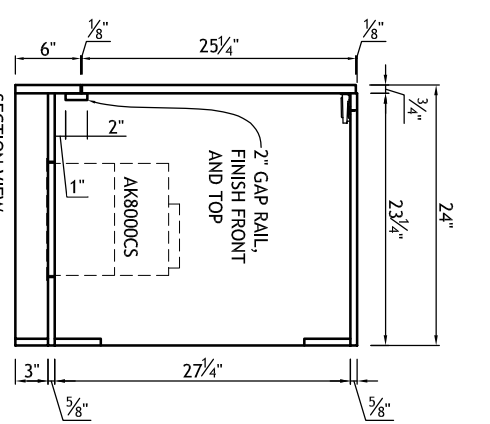

YB11271-1	Door Style: P1-81-81-3"SGR	Finished Left: YES	Cabinet Type: WSP-HOOD
ITEM#10	Door Material: MAPLE PAINT	Finished Right: YES	Dwr Front Type: -
Qty=1	Case Material: 5/8PB	Finished Top: -	Dwr Box Type: -
	Inside Material: NMM	Finished Bottom: -	Hinge: TOP
	Base Type: -	Finished Interior: SS	Edge Profile: D

- SPECIAL HOOD CABINET w/CUT OUT  
 - PLAIN FRONT AND VALANCE (BEHIND THE WALNUT VALANCE) IN HDF

YB11271-2	Door Style: PP430	Finished Left: YES	Cabinet Type: SPECIAL
	Door Material: WALNUT	Finished Right: YES	Dwr Front Type: -
ITEM#1	Case Material: 5/8PB	Finished Top: YES	Dwr Box Type: -
Qty=1	Inside Material: NMM	Finished Bottom: YES	Hinge: -
	Base Type: -	Finished Interior: -	Edge Profile: D

- CUSTOM HOOD VALANCE
- TO BE ATTACHED TO HOOD CABINET SG1 #10
- "D" PROFILE ON TOP AND BOTTOM

TOP VIEW

FRONT VIEW

Dealer Signoff: