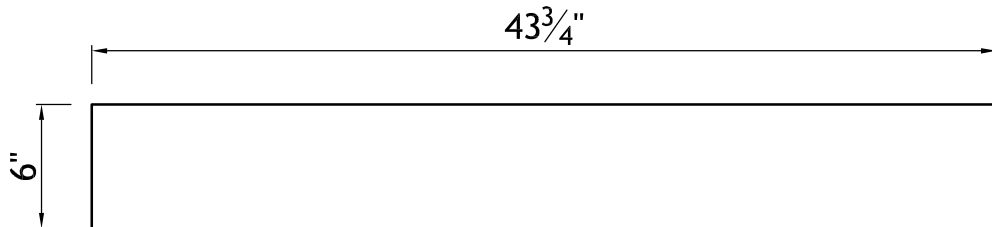

FRONT VIEW

Dealer Signoff: