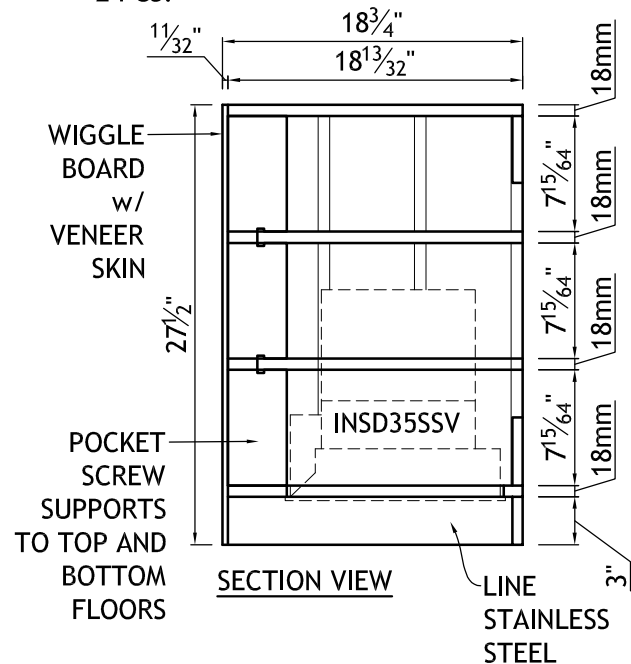

YB09870-3	Door Style: F30-70-70-3"S&R	Finished Left: YES	Cabinet Type: WSP-HOOD
#4	Door Material: HDF	Finished Right: YES	Dwr Front Type: -
Qty=1	Case Material: PLYWOOD	Finished Top: -	Dwr Box Type: -
	Inside Material: PLYWOOD	Finished Bottom: YES	Hinge: -
	Base Type: -	Finished Interior: -	Edge Profile: -

- CUSTOM HOOD CABINET
- WIGGLE BOARD w/ VENEER SKIN WRAP AROUND FRONT AND SIDES
- CONSTRUCT OUT OF 18mm PLYWOOD
- RIBS AND SUPPORTS TO BE CUT AT THE KOMO

DRAWING 1 OF 2

Dealer Signoff:

YB09870-3	Door Style: F30-70-70-3"S&R	Finished Left: YES	Cabinet Type: WSP-HOOD
	Door Material: HDF	Finished Right: YES	Dwr Front Type: -
#4	Case Material: PLYWOOD	Finished Top: -	Dwr Box Type: -
	Inside Material: PLYWOOD	Finished Bottom: YES	Hinge: -
Qty=1	Base Type: -	Finished Interior: -	Edge Profile: -