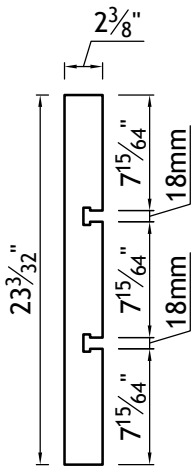

YB09870-3	Door Style: F30-70-70-3"S&R	Finished Left: YES	Cabinet Type: WSP-HOOD
#4	Door Material: HDF	Finished Right: YES	Dwr Front Type: -
Qty=1	Case Material: PLYWOOD	Finished Top: -	Dwr Box Type: -
	Inside Material: PLYWOOD	Finished Bottom: YES	Hinge: -
	Base Type: -	Finished Interior: -	Edge Profile: -

- CUSTOM HOOD CABINET
- WIGGLE BOARD w/ VENEER SKIN WRAP AROUND FRONT AND SIDES
- CONSTRUCT OUT OF 18mm PLYWOOD
- RIBS AND SUPPORTS TO BE CUT AT THE KOMO

DRAWING 1 OF 2

Dealer Signoff:

YB09870-3	Door Style: F30-70-70-3"S&R	Finished Left: YES	Cabinet Type: WSP-HOOD
	Door Material: HDF	Finished Right: YES	Dwr Front Type: -
#4	Case Material: PLYWOOD	Finished Top: -	Dwr Box Type: -
	Inside Material: PLYWOOD	Finished Bottom: YES	Hinge: -
Qty=1	Base Type: -	Finished Interior: -	Edge Profile: -

DRAWING 2 OF 2

**CORNER FRONT SUPPORT**  
PLYWOOD  
2 PCS.  $2^{37/64}$ "

**FRONT SUPPORT**  
PLYWOOD  
4 PCS.

**TOP FLOOR DETAIL**

**SIDE FRONT SUPPORT**  
PLYWOOD  
6 PCS.

**BOTTOM FLOOR DETAIL**

KOMO SPECIAL PROGRAM FOR RIBS:  
P:\Machine\Komo\Special Programs\YB09870\yb09870 3-4.out