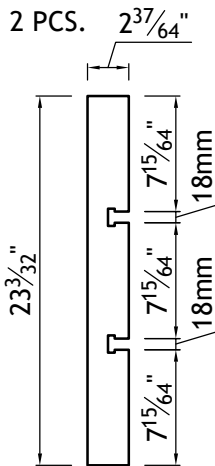

YB09870-3	Door Style: F30-70-70-3"S&R	Finished Left: YES	Cabinet Type: WSP-HOOD
#4	Door Material: HDF	Finished Right: YES	Dwr Front Type: -
Qty=1	Case Material: PLYWOOD	Finished Top: -	Dwr Box Type: -
	Inside Material: PLYWOOD	Finished Bottom: YES	Hinge: -
	Base Type: -	Finished Interior: -	Edge Profile: -

DRAWING 2 OF 2

**CORNER FRONT SUPPORT**  
PLYWOOD  
2 PCS.  $2^{37/64}$ "

**FRONT SUPPORT**  
PLYWOOD  
4 PCS.

**TOP FLOOR DETAIL**

**SIDE FRONT SUPPORT**  
PLYWOOD  
6 PCS.

**BOTTOM FLOOR DETAIL**

KOMO SPECIAL PROGRAM FOR RIBS:  
P:\Machine\Komo\Special Programs\YB09870\yb09870 3-4.out