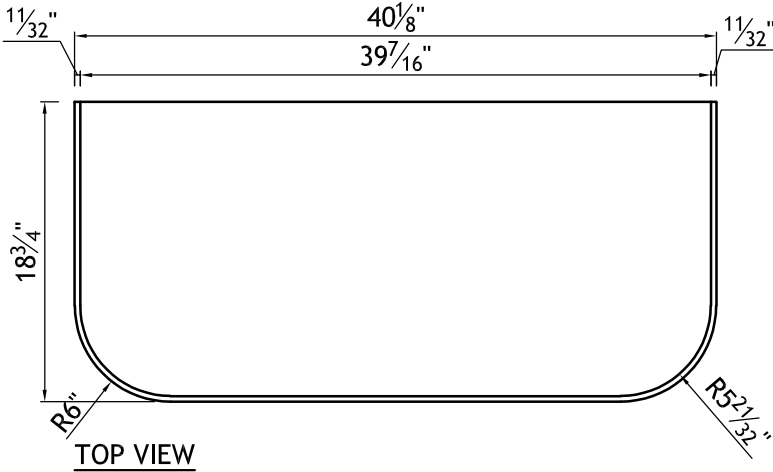

YB09870-3	Door Style: F30-70-70-3"S&R	Finished Left: YES	Cabinet Type: WSP-HOOD
#4	Door Material: HDF	Finished Right: YES	Dwr Front Type: -
Qty=1	Case Material: PLYWOOD	Finished Top: -	Dwr Box Type: -
	Inside Material: PLYWOOD	Finished Bottom: YES	Hinge: -
	Base Type: -	Finished Interior: -	Edge Profile: -

- CUSTOM HOOD CABINET
- WIGGLE BOARD w/ VENEER SKIN WRAP AROUND FRONT AND SIDES
- CONSTRUCT OUT OF 18mm PLYWOOD
- RIBS AND SUPPORTS TO BE CUT AT THE KOMO

DRAWING 1 OF 2

Dealer Signoff:

YB09870-3	Door Style: F30-70-70-3"S&R	Finished Left: YES	Cabinet Type: WSP-HOOD
	Door Material: HDF	Finished Right: YES	Dwr Front Type: -
#4	Case Material: PLYWOOD	Finished Top: -	Dwr Box Type: -
	Inside Material: PLYWOOD	Finished Bottom: YES	Hinge: -
Qty=1	Base Type: -	Finished Interior: -	Edge Profile: -