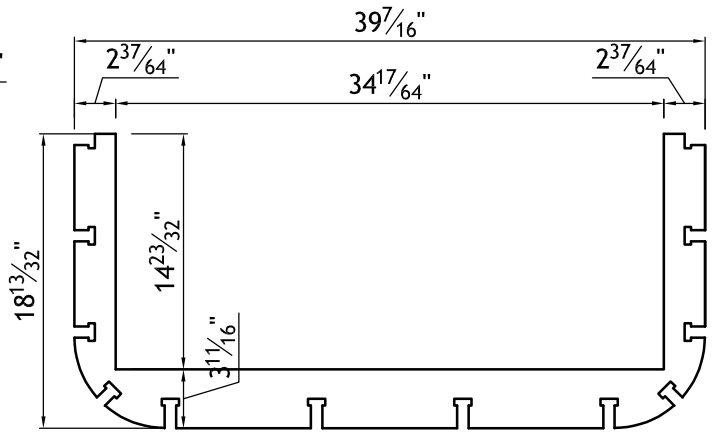

YB09870-3	Door Style: F30-70-70-3"S&R	Finished Left: YES	Cabinet Type: WSP-HOOD
#4	Door Material: HDF	Finished Right: YES	Dwr Front Type: -
Qty=1	Case Material: PLYWOOD	Finished Top: -	Dwr Box Type: -
	Inside Material: PLYWOOD	Finished Bottom: YES	Hinge: -
	Base Type: -	Finished Interior: -	Edge Profile: -

- CUSTOM HOOD CABINET
- WIGGLE BOARD w/ VENEER SKIN WRAP AROUND FRONT AND SIDES
- CONSTRUCT OUT OF 18mm PLYWOOD
- RIBS AND SUPPORTS TO BE CUT AT THE KOMO

DRAWING 1 OF 2

Dealer Signoff:

YB09870-3	Door Style: F30-70-70-3"S&R	Finished Left: YES	Cabinet Type: WSP-HOOD
	Door Material: HDF	Finished Right: YES	Dwr Front Type: -
#4	Case Material: PLYWOOD	Finished Top: -	Dwr Box Type: -
	Inside Material: PLYWOOD	Finished Bottom: YES	Hinge: -
Qty=1	Base Type: -	Finished Interior: -	Edge Profile: -