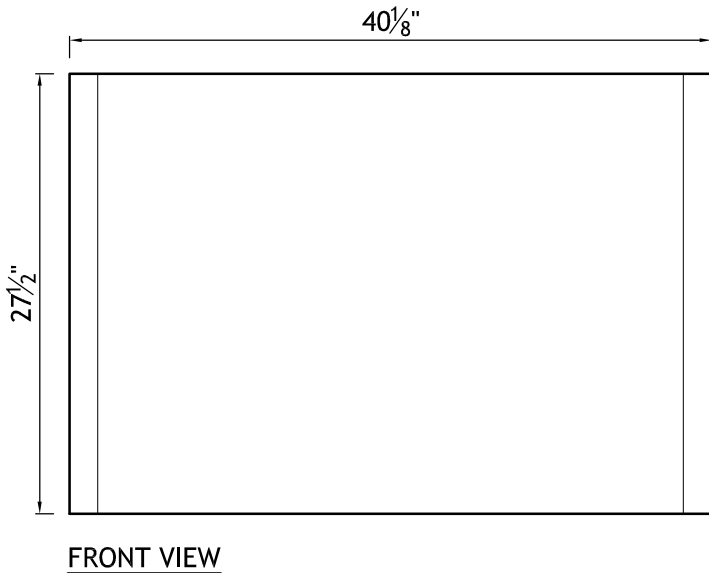

YB09870-3	Door Style: F30-70-70-3"S&R	Finished Left: YES	Cabinet Type: WSP-HOOD
#4	Door Material: HDF	Finished Right: YES	Dwr Front Type: -
Qty=1	Case Material: PLYWOOD	Finished Top: -	Dwr Box Type: -
	Inside Material: PLYWOOD	Finished Bottom: YES	Hinge: -
	Base Type: -	Finished Interior: -	Edge Profile: -

- CUSTOM HOOD CABINET
- WIGGLE BOARD w/ VENEER SKIN WRAP AROUND FRONT AND SIDES
- CONSTRUCT OUT OF 18mm PLYWOOD
- RIBS AND SUPPORTS TO BE CUT AT THE KOMO

DRAWING 1 OF 2

Dealer Signoff: