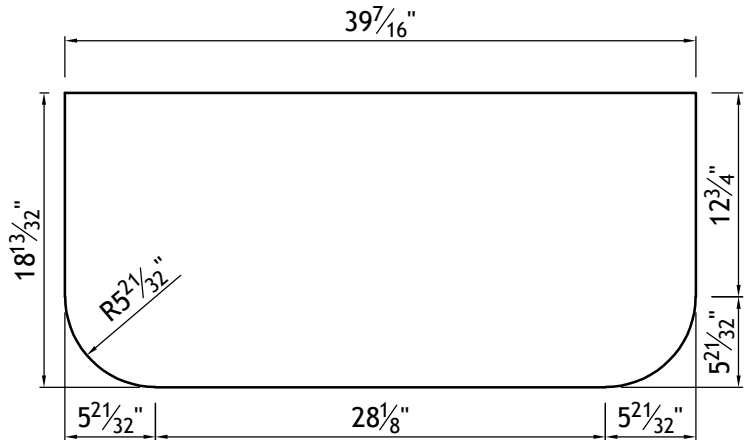

TOP FLOOR DETAIL