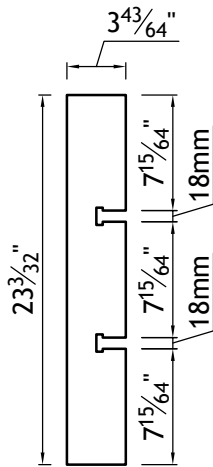

YB09870-3	Door Style: F30-70-70-3"S&R	Finished Left: YES	Cabinet Type: WSP-HOOD
#4	Door Material: HDF	Finished Right: YES	Dwr Front Type: -
Qty=1	Case Material: PLYWOOD	Finished Top: -	Dwr Box Type: -
	Inside Material: PLYWOOD	Finished Bottom: YES	Hinge: -
	Base Type: -	Finished Interior: -	Edge Profile: -

- CUSTOM HOOD CABINET
- WIGGLE BOARD w/ VENEER SKIN WRAP AROUND FRONT AND SIDES
- CONSTRUCT OUT OF 18mm PLYWOOD
- RIBS AND SUPPORTS TO BE CUT AT THE KOMO

DRAWING 1 OF 2

Dealer Signoff:

YB09870-3	Door Style: F30-70-70-3"S&R	Finished Left: YES	Cabinet Type: WSP-HOOD
	Door Material: HDF	Finished Right: YES	Dwr Front Type: -
#4	Case Material: PLYWOOD	Finished Top: -	Dwr Box Type: -
	Inside Material: PLYWOOD	Finished Bottom: YES	Hinge: -
Qty=1	Base Type: -	Finished Interior: -	Edge Profile: -

DRAWING 2 OF 2

**CORNER FRONT SUPPORT**  
PLYWOOD  
2 PCS.  $2^{37/64}$ "

**FRONT SUPPORT**  
PLYWOOD  
4 PCS.

**TOP FLOOR DETAIL**

**SIDE FRONT SUPPORT**  
PLYWOOD  
6 PCS.

**BOTTOM FLOOR DETAIL**

KOMO SPECIAL PROGRAM FOR RIBS:  
P:\Machine\Komo\Special Programs\YB09870\yb09870 3-4.out