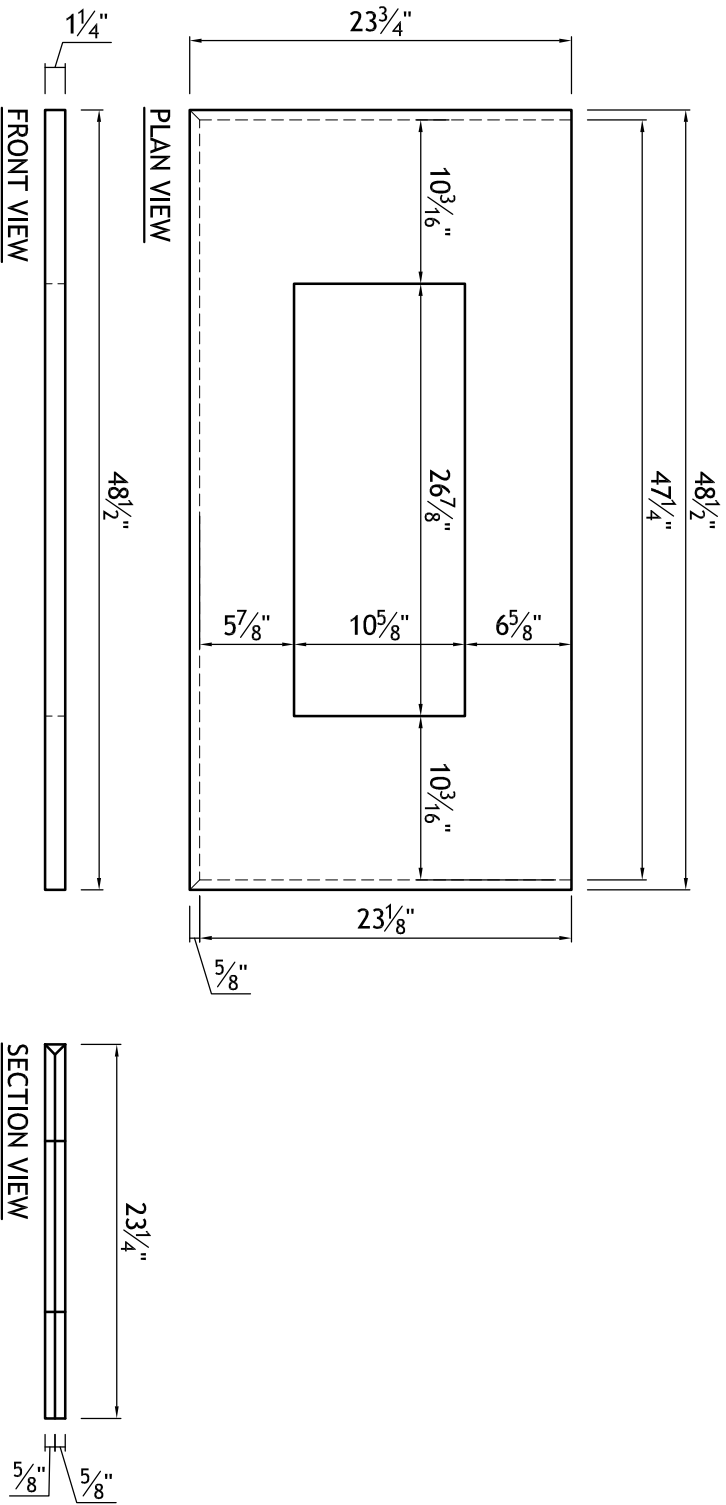

AC03662-4	Door Style: V106	Finished Left: YES	Cabinet Type: WSP-HOOD
ITEM#1	Door Material: RIFT OAK	Finished Right: YES	Dwr Front Type: -
Qty=1	Case Material: 5/8PB	Finished Top: YES	Dwr Box Type: -
	Inside Material: NMM	Finished Bottom: YES	Hinge: -
	Base Type: -	Finished Interior: -	Edge Profile: -

- CUSTOM HOOD CABINET  
 - 3 PC HOOD CABINET SCREW TOGETHER  
 DRAWING 1 OF 4

FRONT VIEW

SECTION VIEW

AC03662-4	Door Style: V106	Finished Left: YES	Cabinet Type: WSP-HOOD
ITEM#1	Door Material: RIFT OAK	Finished Right: YES	Dwr Front Type: -
Qty=1	Case Material: 5/8PB	Finished Top: -	Dwr Box Type: -
	Inside Material: NMM	Finished Bottom: -	Hinge: -
	Base Type: -	Finished Interior: -	Edge Profile: -

- DRAWING 2 OF 4
- CUSTOM WHDSP
  - HORIZONTAL GRAIN
  - FRONT OVERHANGS THE SIDE BY  $\frac{3}{4}$ " ON EACH SIDE

AC03662-4	Door Style: V106	Finished Left: YES	Cabinet Type: WSP-HOOD
ITEM#1	Door Material: RIFT OAK	Finished Right: YES	Dwr Front Type: -
Qty=1	Case Material: 5/8PB	Finished Top: YES	Dwr Box Type: -
	Inside Material: NMM	Finished Bottom: YES	Hinge: -
	Base Type: -	Finished Interior: -	Edge Profile: -

DRAWING 3 OF 4

- 1 1/4" HIGH FLOATING SHELF w/ CUT-OUT

<b>AC03662-4</b>	Door Style: V106	Finished Left: YES	Cabinet Type: WSP-HOOD
<b>ITEM#1</b>	Door Material: RIFT OAK	Finished Right: YES	Dwr Front Type: -
<b>Qty=1</b>	Case Material: 5/8PB	Finished Top: YES	Dwr Box Type: -
	Inside Material: NMM	Finished Bottom: YES	Hinge: -
	Base Type: -	Finished Interior: -	Edge Profile: -