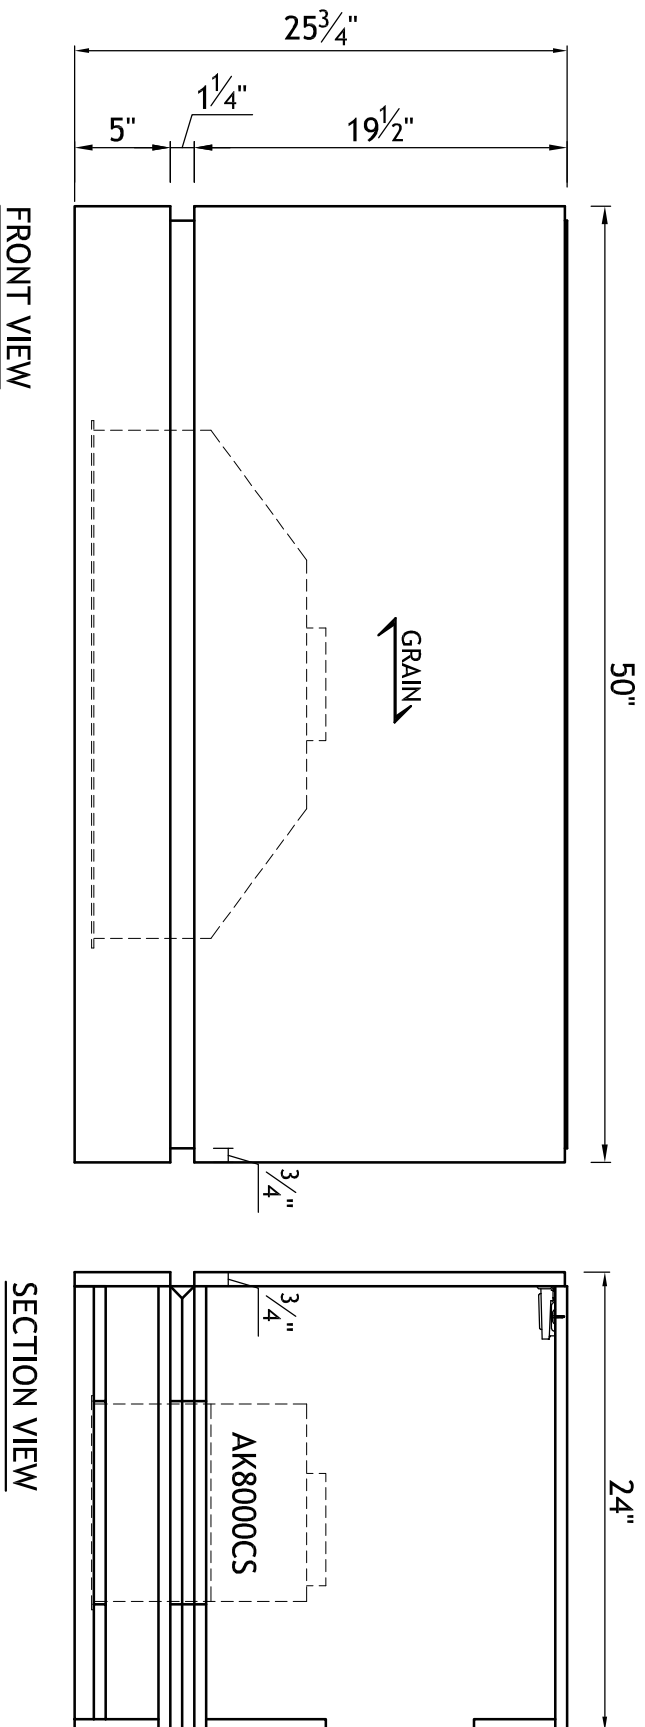

AC03662-4	Door Style: V106	Finished Left: YES	Cabinet Type: WSP-HOOD
ITEM#1	Door Material: RIFT OAK	Finished Right: YES	Dwr Front Type: -
Qty=1	Case Material: 5/8PB	Finished Top: YES	Dwr Box Type: -
	Inside Material: NMM	Finished Bottom: YES	Hinge: -
	Base Type: -	Finished Interior: -	Edge Profile: -

- CUSTOM HOOD CABINET  
 - 3 PC HOOD CABINET SCREW TOGETHER  
 DRAWING 1 OF 4

FRONT VIEW

SECTION VIEW

AC03662-4	Door Style: V106	Finished Left: YES	Cabinet Type: WSP-HOOD
ITEM#1	Door Material: RIFT OAK	Finished Right: YES	Dwr Front Type: -
Qty=1	Case Material: 5/8PB	Finished Top: -	Dwr Box Type: -
	Inside Material: NMM	Finished Bottom: -	Hinge: -
	Base Type: -	Finished Interior: -	Edge Profile: -

- DRAWING 2 OF 4
- CUSTOM WHDSP
  - HORIZONTAL GRAIN
  - FRONT OVERHANGS THE SIDE BY  $\frac{3}{4}$ " ON EACH SIDE

AC03662-4	Door Style: V106	Finished Left: YES	Cabinet Type: WSP-HOOD
ITEM#1	Door Material: RIFT OAK	Finished Right: YES	Dwr Front Type: -
Qty=1	Case Material: 5/8PB	Finished Top: YES	Dwr Box Type: -
	Inside Material: NMM	Finished Bottom: YES	Hinge: -
	Base Type: -	Finished Interior: -	Edge Profile: -

DRAWING 3 OF 4

- 1 1/4" HIGH FLOATING SHELF w/ CUT-OUT

<b>AC03662-4</b>	Door Style: V106	Finished Left: YES	Cabinet Type: WSP-HOOD
<b>ITEM#1</b>	Door Material: RIFT OAK	Finished Right: YES	Dwr Front Type: -
<b>Qty=1</b>	Case Material: 5/8PB	Finished Top: YES	Dwr Box Type: -
	Inside Material: NMM	Finished Bottom: YES	Hinge: -
	Base Type: -	Finished Interior: -	Edge Profile: -