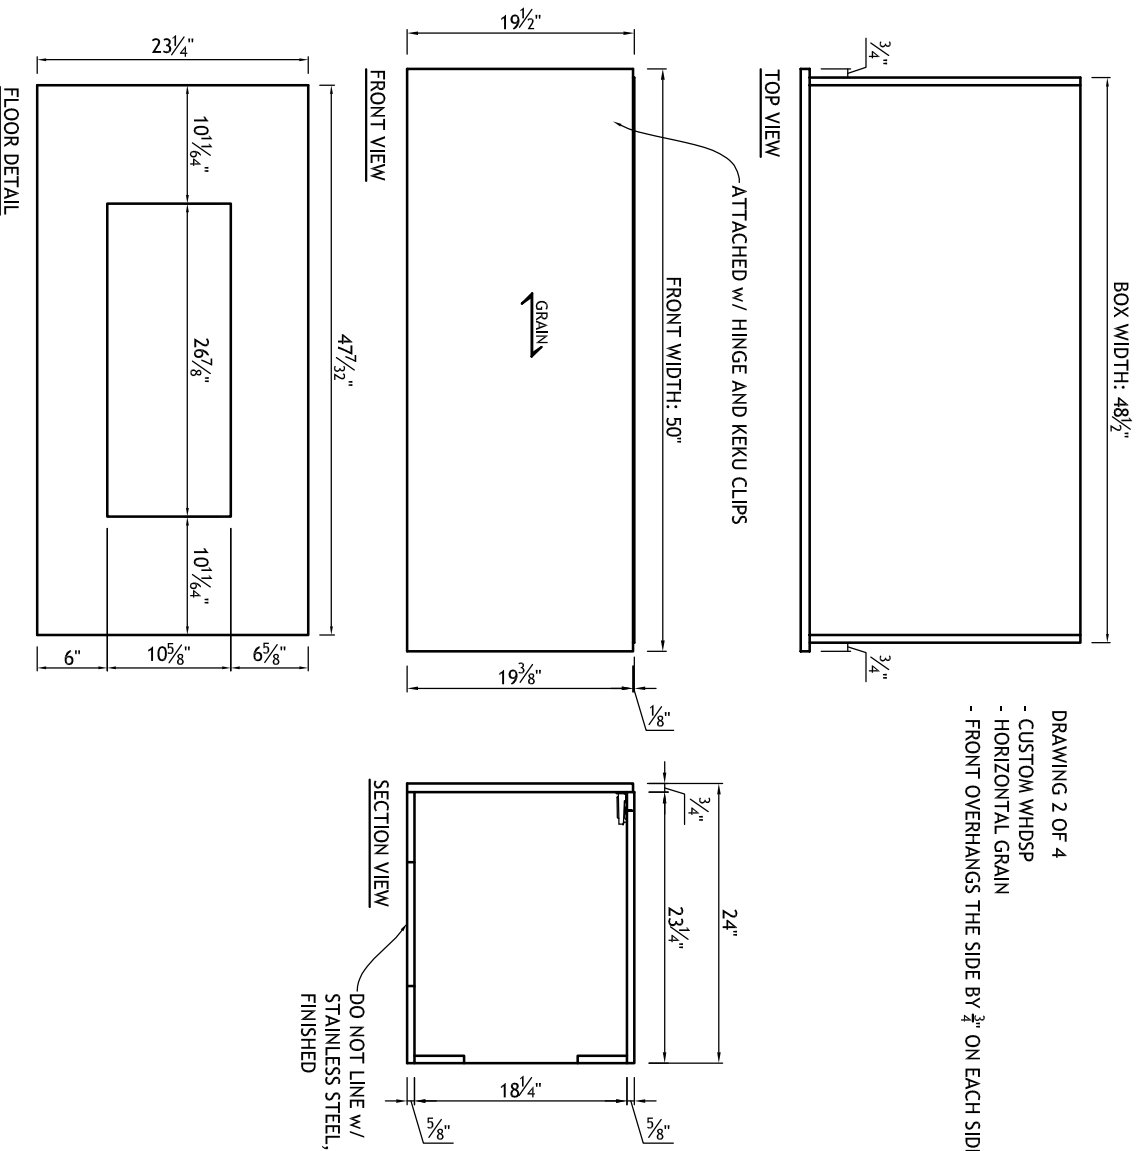

AC03662-4	Door Style: V106	Finished Left: YES	Cabinet Type: WSP-HOOD
ITEM#1	Door Material: RIFT OAK	Finished Right: YES	Dwr Front Type: -
Qty=1	Case Material: 5/8PB	Finished Top: YES	Dwr Box Type: -
	Inside Material: NMM	Finished Bottom: YES	Hinge: -
	Base Type: -	Finished Interior: -	Edge Profile: -

- CUSTOM HOOD CABINET  
 - 3 PC HOOD CABINET SCREW TOGETHER  
 DRAWING 1 OF 4

FRONT VIEW

SECTION VIEW

AC03662-4	Door Style: V106	Finished Left: YES	Cabinet Type: WSP-HOOD
ITEM#1	Door Material: RIFT OAK	Finished Right: YES	Dwr Front Type: -
Qty=1	Case Material: 5/8PB	Finished Top: -	Dwr Box Type: -
	Inside Material: NMM	Finished Bottom: -	Hinge: -
	Base Type: -	Finished Interior: -	Edge Profile: -

- DRAWING 2 OF 4
- CUSTOM WHDSP
  - HORIZONTAL GRAIN
  - FRONT OVERHANGS THE SIDE BY  $\frac{3}{4}$ " ON EACH SIDE

AC03662-4	Door Style: V106	Finished Left: YES	Cabinet Type: WSP-HOOD
ITEM#1	Door Material: RIFT OAK	Finished Right: YES	Dwr Front Type: -
Qty=1	Case Material: 5/8PB	Finished Top: YES	Dwr Box Type: -
	Inside Material: NMM	Finished Bottom: YES	Hinge: -
	Base Type: -	Finished Interior: -	Edge Profile: -

DRAWING 3 OF 4

- 1 1/4" HIGH FLOATING SHELF w/ CUT-OUT

<b>AC03662-4</b>	Door Style: V106	Finished Left: YES	Cabinet Type: WSP-HOOD
<b>ITEM#1</b>	Door Material: RIFT OAK	Finished Right: YES	Dwr Front Type: -
<b>Qty=1</b>	Case Material: 5/8PB	Finished Top: YES	Dwr Box Type: -
	Inside Material: NMM	Finished Bottom: YES	Hinge: -
	Base Type: -	Finished Interior: -	Edge Profile: -