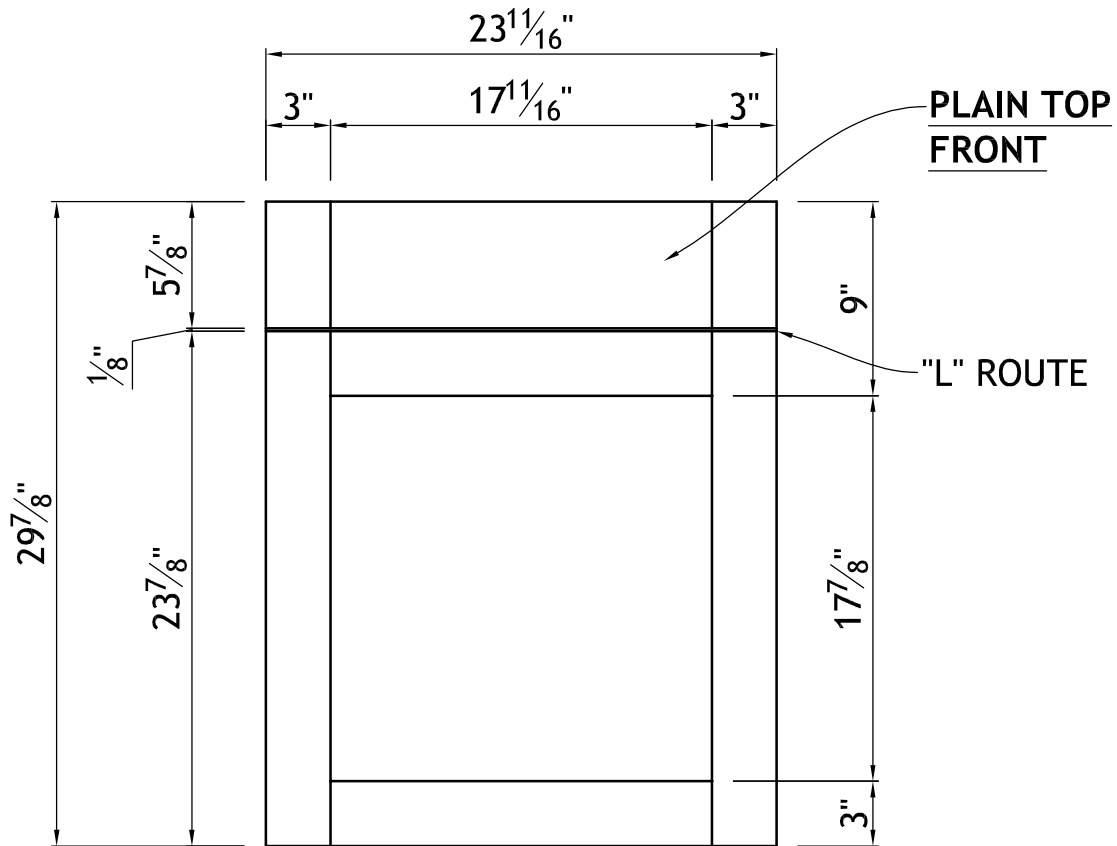

YB09485-1	Door Style: P1-79-79-3"S&R	Finished Left: YES	Cabinet Type: SPECIAL
	Door Material: MAPLE PAINT	Finished Right: YES	Dwr Front Type: =<5.875 PLAIN
#9	Case Material: 5/8PB	Finished Top: YES	Dwr Box Type: -
Qty=1	Inside Material: NMM	Finished Bottom: YES	Hinge: -
	Base Type: -	Finished Interior: -	Edge Profile: L

DISHWASHER PANEL

FRONT VIEW

Dealer Signoff: