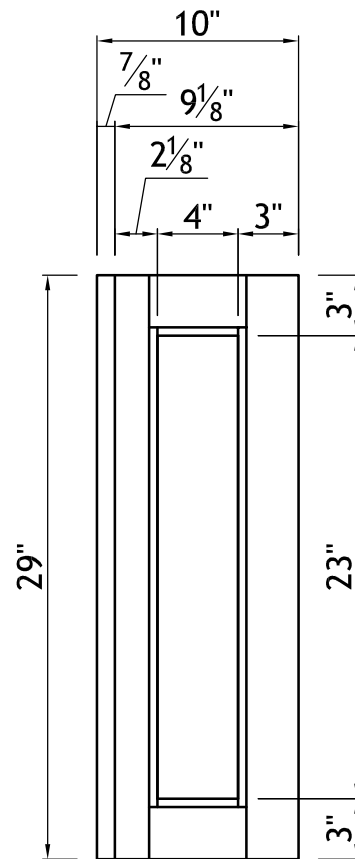

YB07298-1	Door Style: FP740	Finished Left: YES	Cabinet Type: SPECIAL
#4	Door Material: MAPLE STAIN	Finished Right: DEC	Dwr Front Type: -
Qty=1	Case Material: 3/4PLY	Finished Top: YES	Dwr Box Type: -
	Inside Material: BIRCH	Finished Bottom: YES	Hinge: -
	Base Type: -	Finished Interior: -	Edge Profile: -

- WALL COLUMN w/ADJ. SHELF DRILLING ON LEFT SIDE
- NO PROFILING

LEFT SIDE VIEW

FRONT VIEW

RIGHT SIDE VIEW

Dealer Signoff: