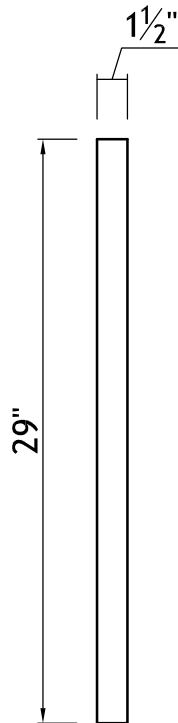

YB07298-1	Door Style: FP740	Finished Left: YES	Cabinet Type: SPECIAL
#4	Door Material: MAPLE STAIN	Finished Right: DEC	Dwr Front Type: -
Qty=1	Case Material: 3/4PLY	Finished Top: YES	Dwr Box Type: -
	Inside Material: BIRCH	Finished Bottom: YES	Hinge: -
	Base Type: -	Finished Interior: -	Edge Profile: -

- WALL COLUMN w/ADJ. SHELF DRILLING ON LEFT SIDE
- NO PROFILING

LEFT SIDE VIEW

FRONT VIEW

RIGHT SIDE VIEW

Dealer Signoff: