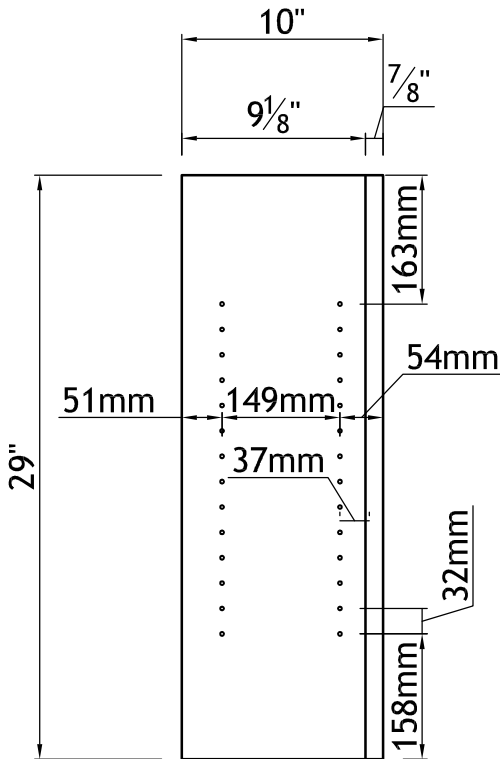

YB07298-1	Door Style: FP740	Finished Left: YES	Cabinet Type: SPECIAL
#4	Door Material: MAPLE STAIN	Finished Right: DEC	Dwr Front Type: -
Qty=1	Case Material: 3/4PLY	Finished Top: YES	Dwr Box Type: -
	Inside Material: BIRCH	Finished Bottom: YES	Hinge: -
	Base Type: -	Finished Interior: -	Edge Profile: -

- WALL COLUMN w/ADJ. SHELF DRILLING ON LEFT SIDE
- NO PROFILING

LEFT SIDE VIEW

FRONT VIEW

RIGHT SIDE VIEW

Dealer Signoff: