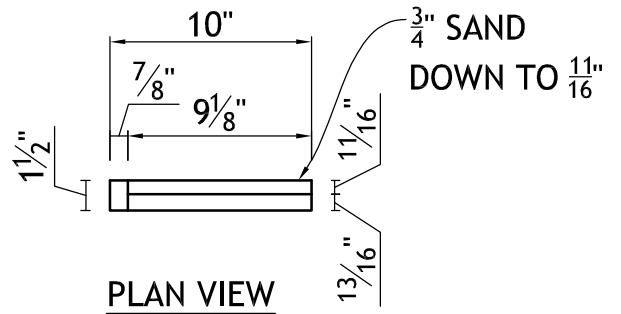

YB07298-1	Door Style: FP740	Finished Left: YES	Cabinet Type: SPECIAL
#4	Door Material: MAPLE STAIN	Finished Right: DEC	Dwr Front Type: -
Qty=1	Case Material: 3/4PLY	Finished Top: YES	Dwr Box Type: -
	Inside Material: BIRCH	Finished Bottom: YES	Hinge: -
	Base Type: -	Finished Interior: -	Edge Profile: -

- WALL COLUMN w/ADJ. SHELF DRILLING ON LEFT SIDE
- NO PROFILING

LEFT SIDE VIEW

FRONT VIEW

RIGHT SIDE VIEW

Dealer Signoff: