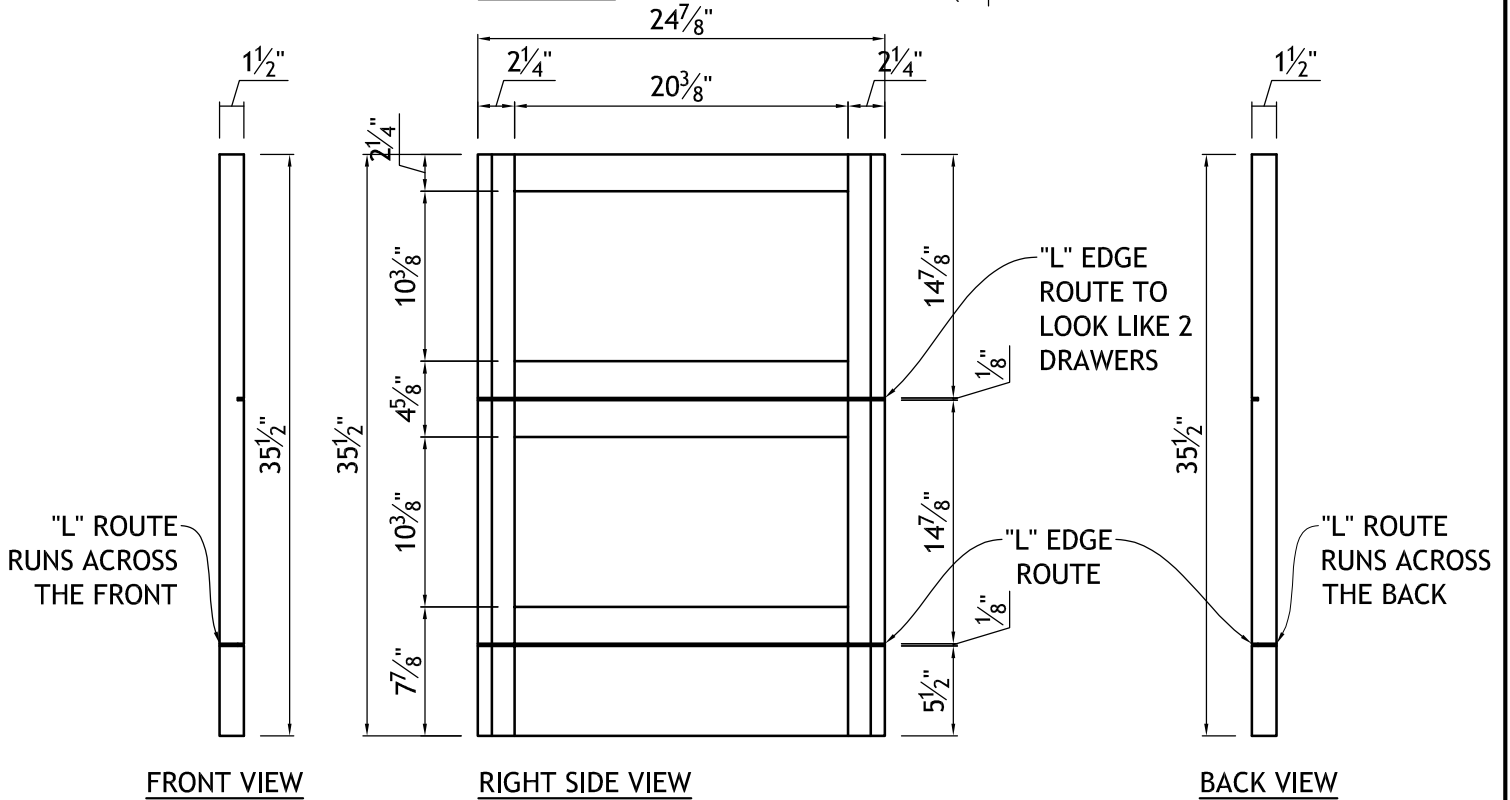

YB10017-5	Door Style: FP440	Finished Left: YES	Cabinet Type: SPECIAL
ITEM #5	Door Material: RIFT OAK	Finished Right: DEC	Dwr Front Type: -
	Case Material: 5/8PB	Finished Top: -	Dwr Box Type: -
Qty=1	Inside Material: NMM	Finished Bottom: -	Hinge: -
	Base Type: -	Finished Interior: -	Edge Profile: L

- CUSTOM DECORATIVE PENINSULA COLUMN
- FINISHED FRONT, BACK, LEFT & RIGHT

Dealer Signoff: