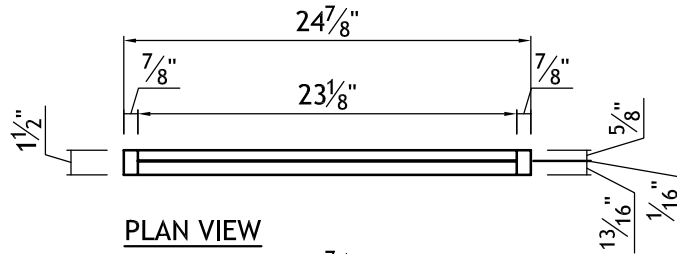

YB10017-5	Door Style: FP440	Finished Left: YES	Cabinet Type: SPECIAL
ITEM #5	Door Material: RIFT OAK	Finished Right: DEC	Dwr Front Type: -
	Case Material: 5/8PB	Finished Top: -	Dwr Box Type: -
Qty=1	Inside Material: NMM	Finished Bottom: -	Hinge: -
	Base Type: -	Finished Interior: -	Edge Profile: L

- CUSTOM DECORATIVE PENINSULA COLUMN
- FINISHED FRONT, BACK, LEFT & RIGHT

Dealer Signoff: