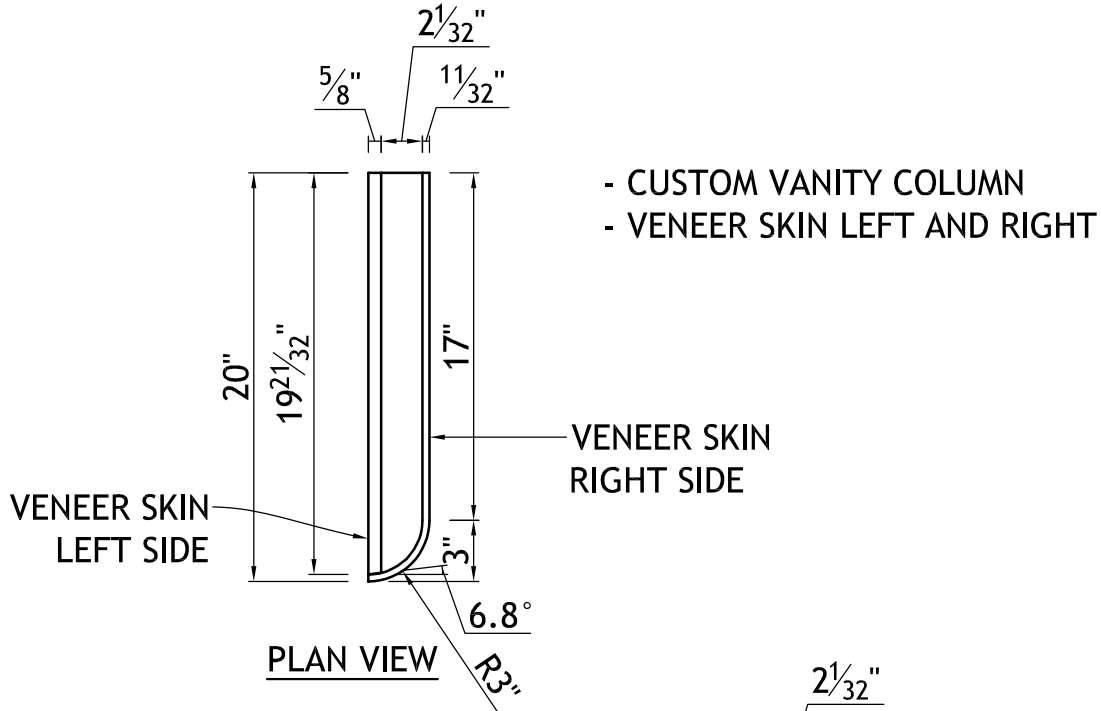

AC03919-1	Door Style: V106B	Finished Left: YES	Cabinet Type: SPECIAL
#10	Door Material: MAPLE STAIN	Finished Right: YES	Dwr Front Type: -
Qty=1	Case Material: 5/8 PB	Finished Top: -	Dwr Box Type: -
	Inside Material: NMM	Finished Bottom: -	Hinge: -
	Base Type: -	Finished Interior: -	Edge Profile: -