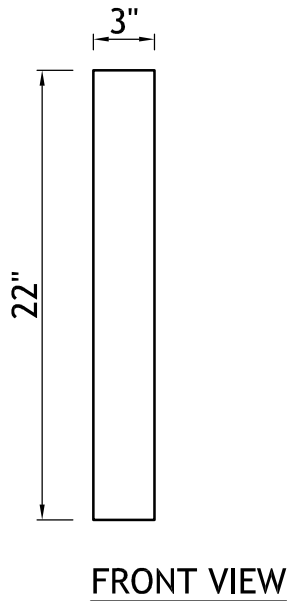

AC03919-1	Door Style: V106B	Finished Left: YES	Cabinet Type: SPECIAL
#10	Door Material: MAPLE STAIN	Finished Right: YES	Dwr Front Type: -
Qty=1	Case Material: 5/8 PB	Finished Top: -	Dwr Box Type: -
	Inside Material: NMM	Finished Bottom: -	Hinge: -
	Base Type: -	Finished Interior: -	Edge Profile: -