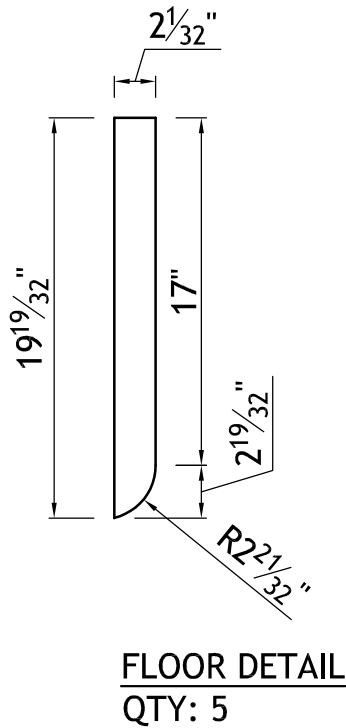

AC03919-1	Door Style: V106B	Finished Left: YES	Cabinet Type: SPECIAL
#10	Door Material: MAPLE STAIN	Finished Right: YES	Dwr Front Type: -
Qty=1	Case Material: 5/8 PB	Finished Top: -	Dwr Box Type: -
	Inside Material: NMM	Finished Bottom: -	Hinge: -
	Base Type: -	Finished Interior: -	Edge Profile: -