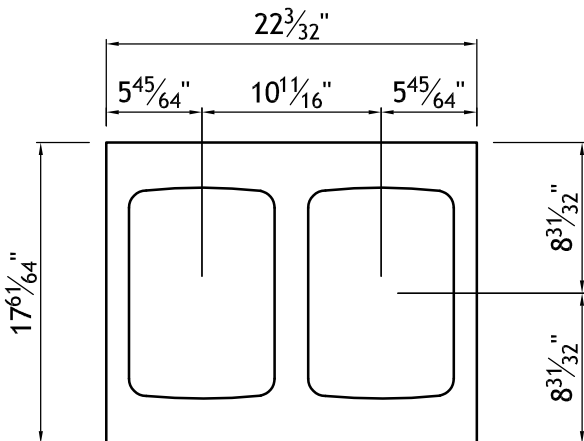

AC02621-3	Door Style: FP400	Finished Left: -	Cabinet Type: BSP
	Door Material: CHERRY	Finished Right: -	Dwr Front Type: 5PC
ITEM#3	Case Material: 3/4PLY	Finished Top: -	Dwr Box Type: MDT
	Inside Material: BIRCH	Finished Bottom: -	Hinge: -
Qty=1	Base Type: LEGS	Finished Interior: -	Edge Profile: D

- BASE CABINET 1 DRAWER, 1 DOOR w/TRD2 TURNED SIDEWAYS

FRONT VIEW

SECTION VIEW

TRASH UNIT DETAIL

Dealer Signoff: