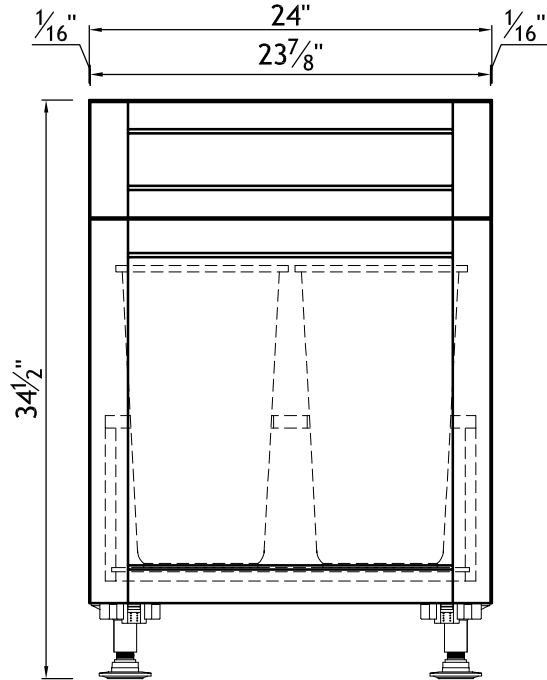

AC02621-3	Door Style: FP400	Finished Left: -	Cabinet Type: BSP
	Door Material: CHERRY	Finished Right: -	Dwr Front Type: 5PC
ITEM#3	Case Material: 3/4PLY	Finished Top: -	Dwr Box Type: MDT
	Inside Material: BIRCH	Finished Bottom: -	Hinge: -
Qty=1	Base Type: LEGS	Finished Interior: -	Edge Profile: D

- BASE CABINET 1 DRAWER, 1 DOOR w/TRD2 TURNED SIDEWAYS

FRONT VIEW

SECTION VIEW

TRASH UNIT DETAIL

Dealer Signoff: