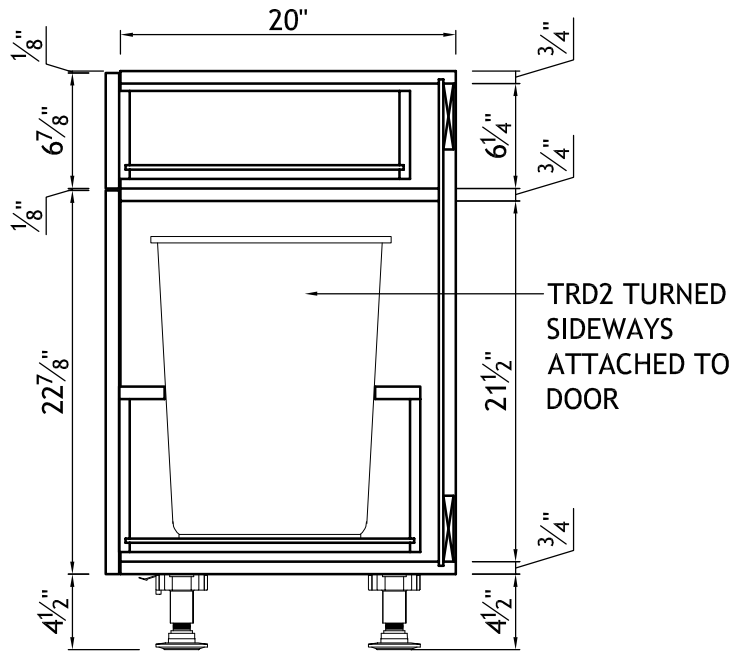

AC02621-3	Door Style: FP400	Finished Left: -	Cabinet Type: BSP
	Door Material: CHERRY	Finished Right: -	Dwr Front Type: 5PC
ITEM#3	Case Material: 3/4PLY	Finished Top: -	Dwr Box Type: MDT
	Inside Material: BIRCH	Finished Bottom: -	Hinge: -
Qty=1	Base Type: LEGS	Finished Interior: -	Edge Profile: D

- BASE CABINET 1 DRAWER, 1 DOOR w/TRD2 TURNED SIDEWAYS

FRONT VIEW

SECTION VIEW

TRASH UNIT DETAIL

Dealer Signoff: