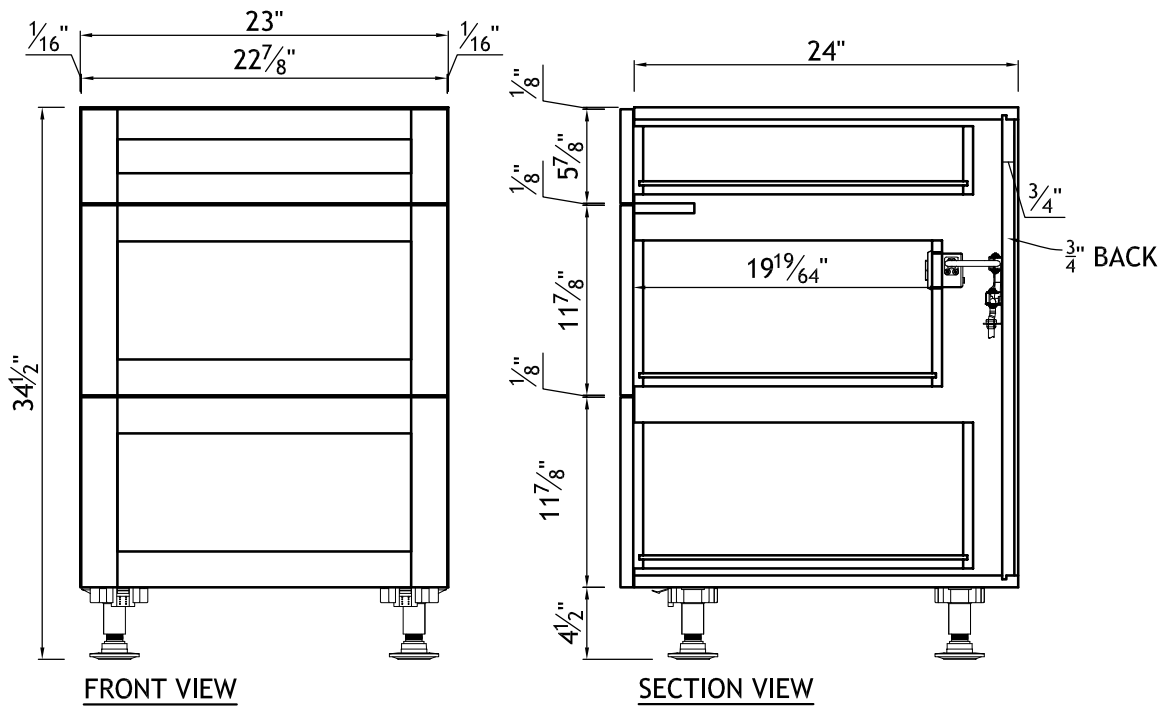

YB09644-8	Door Style: F30-79-79-2.25"S&R	Finished Left: YES	Cabinet Type: BSP
	Door Material: RIFT OAK	Finished Right: -	Dwr Front Type: 5PC
#1	Case Material: 3/4PLY	Finished Top: -	Dwr Box Type: MDT
	Inside Material: BIRCH	Finished Bottom: -	Hinge: -
Qty=1	Base Type: LEGS	Finished Interior: -	Edge Profile: L

OUTSOURCE HARDWARE

- 15 AMP BLADE IN DRAWER OUTLET
#1514-160W (1X)

- BASE 3 DWR CAB.
- INSTALL DOCKING DRAWER IN DWR#2

Dealer Signoff: