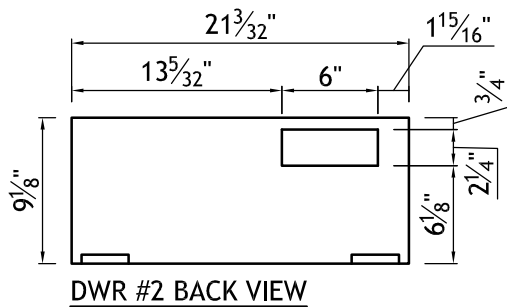

YB09644-8	Door Style: F30-79-79-2.25"S&R	Finished Left: YES	Cabinet Type: BSP
	Door Material: RIFT OAK	Finished Right: -	Dwr Front Type: 5PC
#1	Case Material: 3/4PLY	Finished Top: -	Dwr Box Type: MDT
	Inside Material: BIRCH	Finished Bottom: -	Hinge: -
Qty=1	Base Type: LEGS	Finished Interior: -	Edge Profile: L

OUTSOURCE HARDWARE

- 15 AMP BLADE IN DRAWER OUTLET
#1514-160W (1X)

- BASE 3 DWR CAB.
- INSTALL DOCKING DRAWER IN DWR#2

Dealer Signoff: