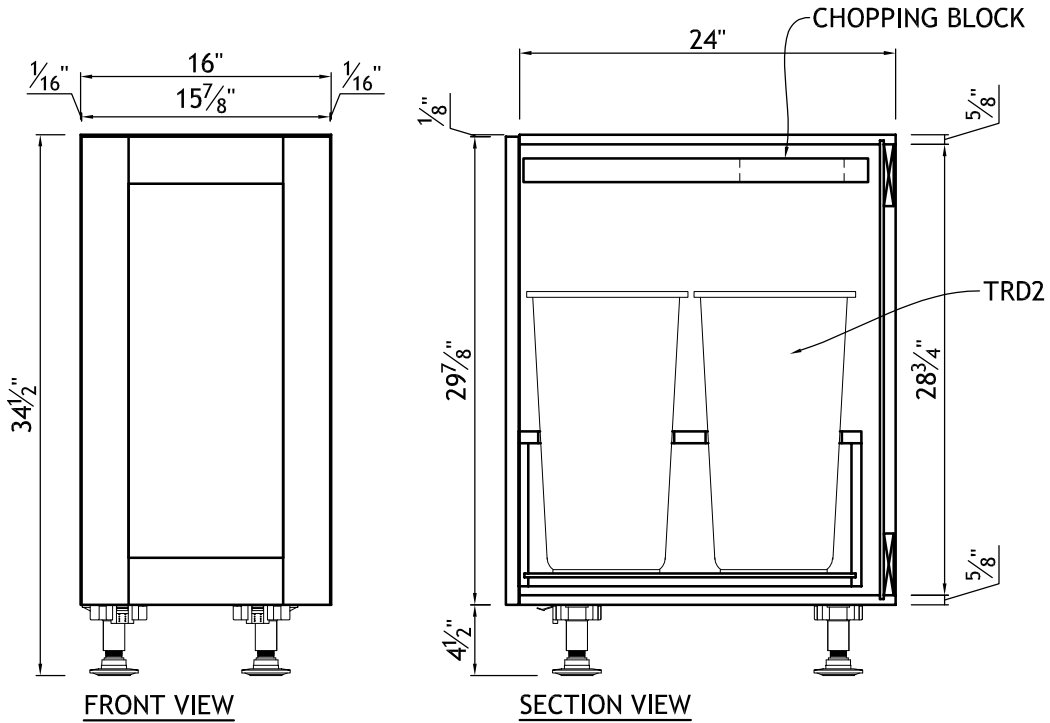

YB08668-5	Door Style: F30-79-79-3"S&R	Finished Left: -	Cabinet Type: BSP
	Door Material: HDF	Finished Right: YES	Dwr Front Type: -
#14	Case Material: 5/8PB	Finished Top: -	Dwr Box Type: -
	Inside Material: NMM	Finished Bottom: -	Hinge: -
Qty=1	Base Type: LEGS	Finished Interior: -	Edge Profile: D

- BASE CABINET w/DOUBLE TRASH UNIT(TRD2) ATTACHED TO DOOR
- INSTALL CHOPPING BLOCK w/CUT-OUT

Dealer Signoff: _____