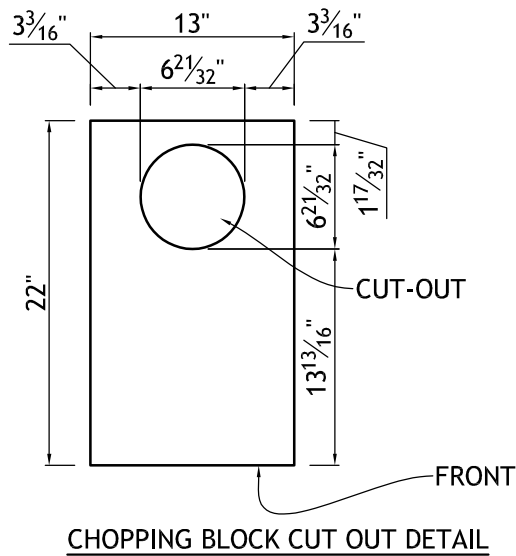

YB08668-5	Door Style: F30-79-79-3"S&R	Finished Left: -	Cabinet Type: BSP
	Door Material: HDF	Finished Right: YES	Dwr Front Type: -
#14	Case Material: 5/8PB	Finished Top: -	Dwr Box Type: -
	Inside Material: NMM	Finished Bottom: -	Hinge: -
Qty=1	Base Type: LEGS	Finished Interior: -	Edge Profile: D

- BASE CABINET w/DOUBLE TRASH UNIT(TRD2) ATTACHED TO DOOR
- INSTALL CHOPPING BLOCK w/CUT-OUT

Dealer Signoff: _____