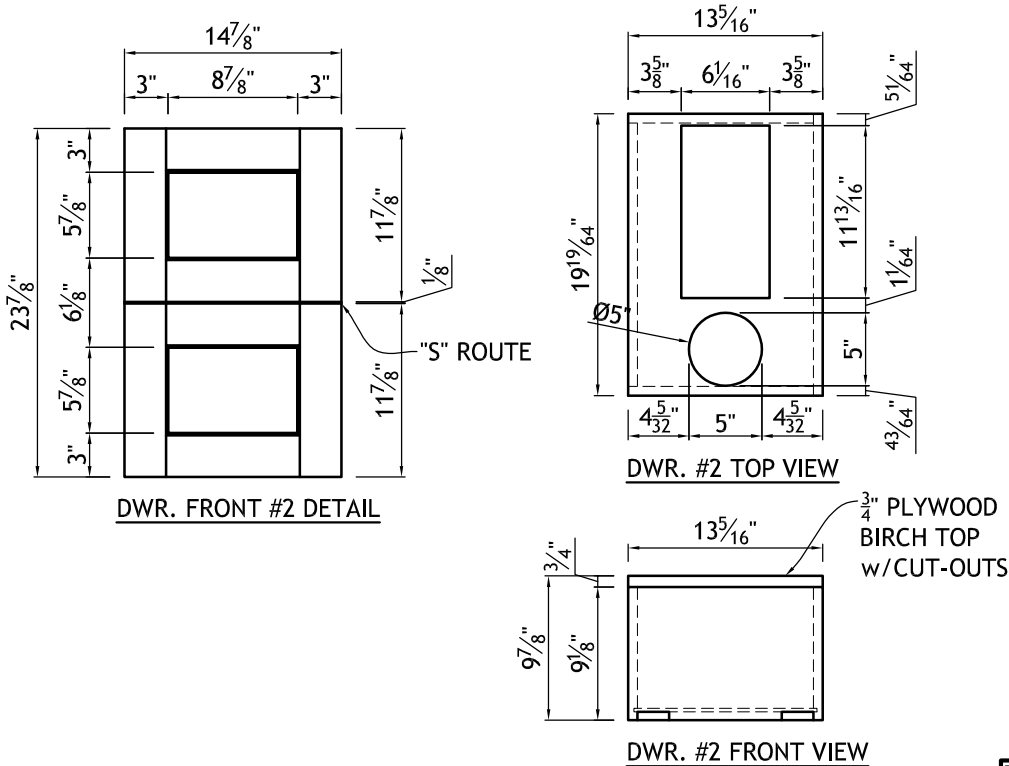

AC02499-7	Door Style: P1_73_73-3"	Finished Left: YES	Cabinet Type: BSP
	Door Material: CLEAR ALDER	Finished Right: -	Dwr Front Type: 5PC
#6	Case Material: 5/8PB	Finished Top: -	Dwr Box Type: MDT
	Inside Material: NMM	Finished Bottom: -	Hinge: -
Qty=1	Base Type: NOTCHED	Finished Interior: -	Edge Profile: S

- BASE 2 DWR. CABINET
- DWR. FRONT #2 HAS "S" ROUTE TO LOOK LIKE 2 FRONTS
- 2 BAIN MARIE POTS FROM RUSSELL HENDRIX #78720(1X) (STOCKED) AND #30342(1X) (OUTSOURCE)

OUTSOURCE ITEM
BAIN MARIE POTS FROM
RUSSEL HENDRIX #30342 (1X)