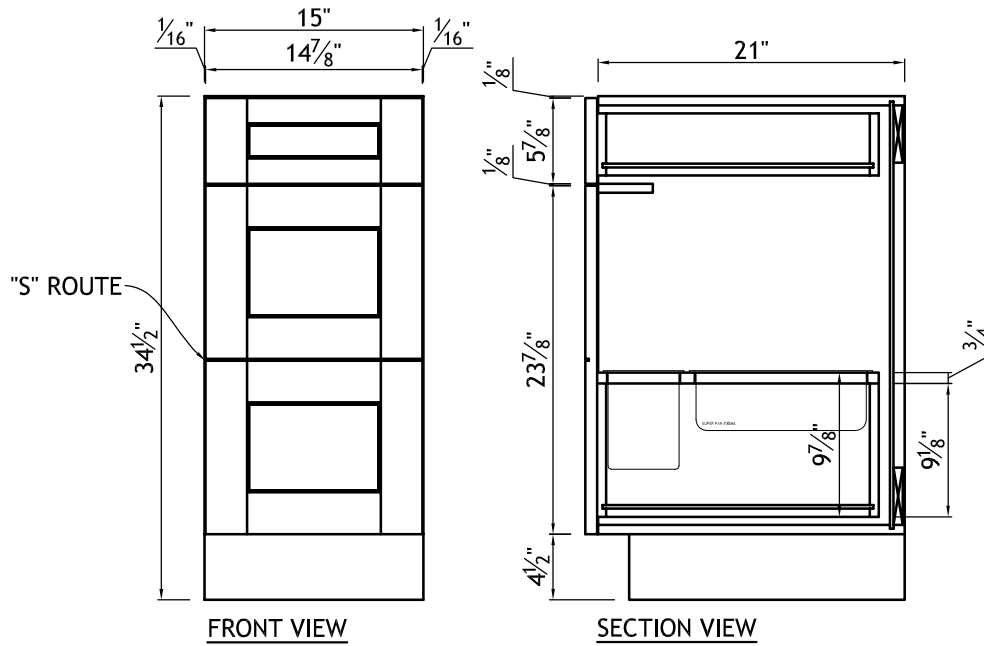

AC02499-7	Door Style: P1_73_73-3"	Finished Left: YES	Cabinet Type: BSP
	Door Material: CLEAR ALDER	Finished Right: -	Dwr Front Type: 5PC
#6	Case Material: 5/8PB	Finished Top: -	Dwr Box Type: MDT
	Inside Material: NMM	Finished Bottom: -	Hinge: -
Qty=1	Base Type: NOTCHED	Finished Interior: -	Edge Profile: S

- BASE 2 DWR. CABINET
- DWR. FRONT #2 HAS "S" ROUTE TO LOOK LIKE 2 FRONTS
- 2 BAIN MARIE POTS FROM RUSSELL HENDRIX #78720(1X) (STOCKED) AND #30342(1X) (OUTSOURCE)

OUTSOURCE ITEM
BAIN MARIE POTS FROM
RUSSEL HENDRIX #30342 (1X)