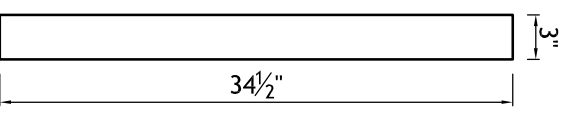

- CUSTOM ISLAND END
- 2 VERTICAL MITERED POSTS W/SOLID TOP/BOTTOM SLATS AND "X" SLATS IN BETWEEN
- EASE ALL EXPOSED EDGES
- FINISH FRONT, BACK, LEFT AND RIGHT

TOP VIEW

"X" SLAT DETAIL

FRONT VIEW

3" THICK "X" SLATS, SET BACK 1/8" FROM THE FRONT OF THE LEFT, RIGHT, TOP AND BOTTOM POSTS

SECTION VIEW

SIDE VIEW