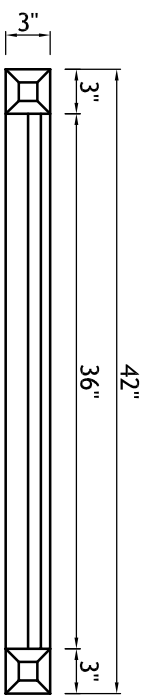

<b>VB01135-2</b>	Door Style: F30-62-62-2.75"STR	Finished Left: YES	Cabinet Type: SPECIAL
<b>#1</b>	Door Material: MAPLE	Finished Right: YES	Dwr Front Type: -
<b>Qty=2</b>	Case Material: 5/8 PB	Finished Top: -	Dwr Box Type: -
	Inside Material: NMM	Finished Bottom: -	Hinge: -
	Base Type: -	Finished Interior: -	Edge Profile: -

- CUSTOM ISLAND END
- 2 VERTICAL MITERED POSTS W/SOLID TOP/BOTTOM SLATS AND "X" SLATS IN BETWEEN
- EASE ALL EXPOSED EDGES
- FINISH FRONT, BACK, LEFT AND RIGHT

TOP VIEW

"X" SLAT DETAIL

FRONT VIEW

3" THICK "X" SLATS, SET BACK 1/8" FROM THE FRONT OF THE LEFT, RIGHT, TOP AND BOTTOM POSTS

SECTION VIEW

SIDE VIEW