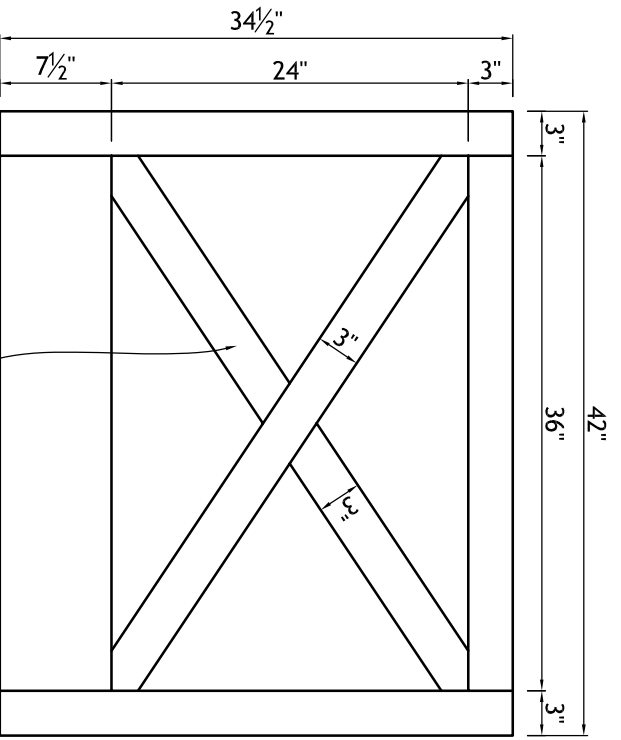

<b>VB01135-2</b>	Door Style: F30-62-62-2.75"STR	Finished Left: YES	Cabinet Type: SPECIAL
<b>#1</b>	Door Material: MAPLE	Finished Right: YES	Dwr Front Type: -
<b>Qty=2</b>	Case Material: 5/8 PB	Finished Top: -	Dwr Box Type: -
	Inside Material: NMM	Finished Bottom: -	Hinge: -
	Base Type: -	Finished Interior: -	Edge Profile: -

- CUSTOM ISLAND END
- 2 VERTICAL MITERED POSTS W/SOLID TOP/BOTTOM SLATS AND "X" SLATS IN BETWEEN
- EASE ALL EXPOSED EDGES
- FINISH FRONT, BACK, LEFT AND RIGHT

TOP VIEW

"X" SLAT DETAIL

FRONT VIEW

3" THICK "X" SLATS, SET BACK 1/8" FROM THE FRONT OF THE LEFT, RIGHT, TOP AND BOTTOM POSTS

SECTION VIEW

SIDE VIEW