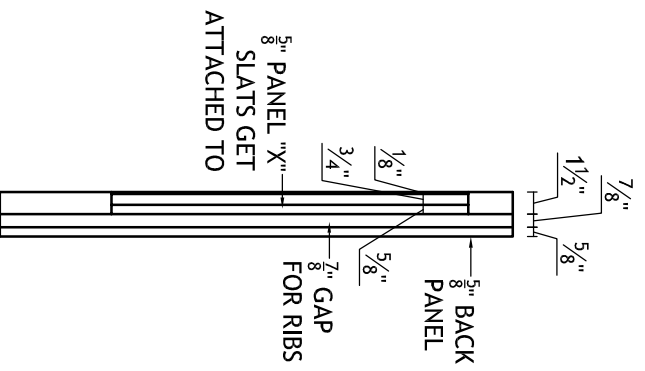

- CUSTOM ISLAND END
- 2 VERTICAL MITERED POSTS W/SOLID TOP/BOTTOM SLATS AND "X" SLATS IN BETWEEN
- EASE ALL EXPOSED EDGES
- FINISH FRONT, BACK, LEFT AND RIGHT

TOP VIEW

"X" SLAT DETAIL

FRONT VIEW

3" THICK "X" SLATS, SET BACK 1/8" FROM THE FRONT OF THE LEFT, RIGHT, TOP AND BOTTOM POSTS

SECTION VIEW

SIDE VIEW