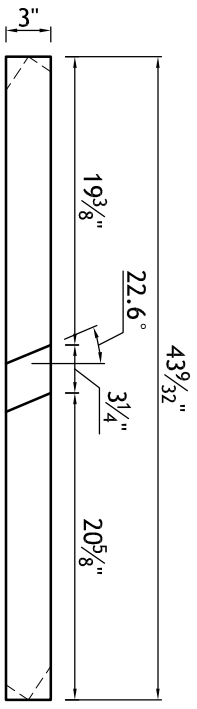

<b>VB01135-2</b>	Door Style: F30-62-62-2.75"STR	Finished Left: YES	Cabinet Type: SPECIAL
<b>#1</b>	Door Material: MAPLE	Finished Right: YES	Dwr Front Type: -
<b>Qty=2</b>	Case Material: 5/8 PB	Finished Top: -	Dwr Box Type: -
	Inside Material: NMM	Finished Bottom: -	Hinge: -
	Base Type: -	Finished Interior: -	Edge Profile: -

- CUSTOM ISLAND END
- 2 VERTICAL MITERED POSTS W/SOLID TOP/BOTTOM SLATS AND "X" SLATS IN BETWEEN
- EASE ALL EXPOSED EDGES
- FINISH FRONT, BACK, LEFT AND RIGHT

TOP VIEW

"X" SLAT DETAIL

FRONT VIEW

3" THICK "X" SLATS, SET BACK 1/8" FROM THE FRONT OF THE LEFT, RIGHT, TOP AND BOTTOM POSTS

SECTION VIEW

SIDE VIEW