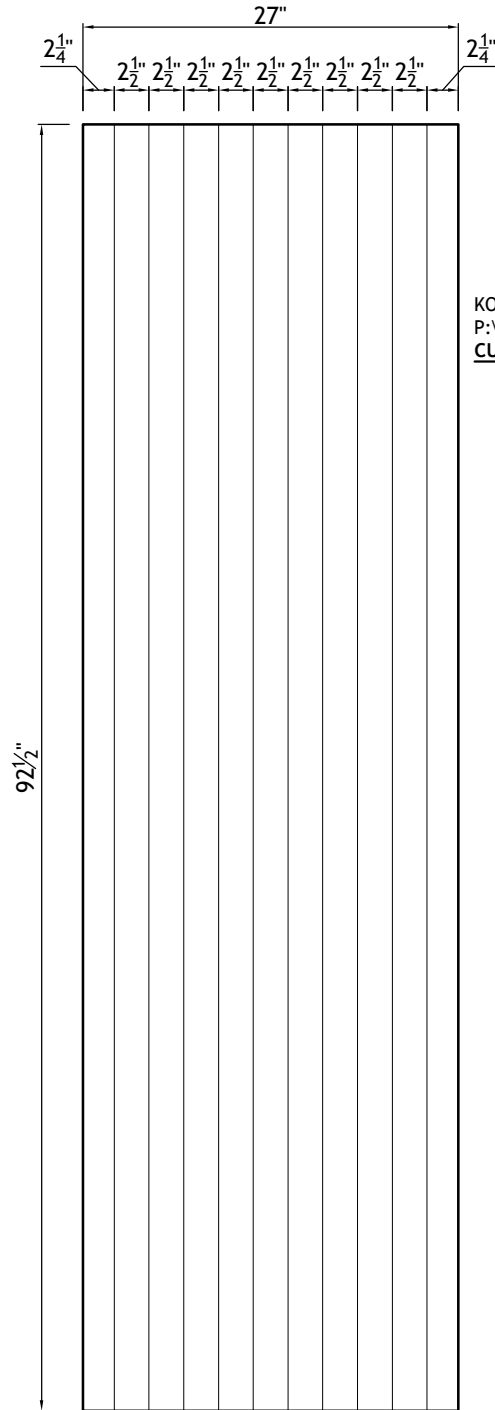

YB07493-6	Door Style: MDF800	Finished Left: YES	Cabinet Type: SPECIAL
#28	Door Material: HDF	Finished Right: YES	Dwr Front Type: -
Qty=3	Case Material: 5/8PB	Finished Top: YES	Dwr Box Type: -
	Inside Material: NMM	Finished Bottom: YES	Hinge: -
	Base Type: -	Finished Interior: -	Edge Profile: L

END PANEL w/SINGLE V-GROOVES

- 3/4" HDF
- SINGLE V-GROOVES TO BE 2 1/2" APART
- FAS

FRONT VIEW

KOMO SPECIAL PROGRAM:
P:\Machine\Komo\Special Programs\YB07493\yb07493 6-28.out
CUT THREE TIMES FOR QTY=3

V- GROOVE DETAIL