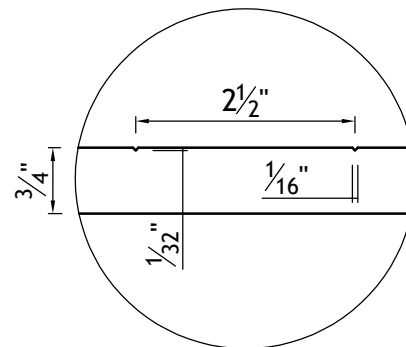

YB07493-6	Door Style: MDF800	Finished Left: YES	Cabinet Type: SPECIAL
#28	Door Material: HDF	Finished Right: YES	Dwr Front Type: -
Qty=3	Case Material: 5/8PB	Finished Top: YES	Dwr Box Type: -
	Inside Material: NMM	Finished Bottom: YES	Hinge: -
	Base Type: -	Finished Interior: -	Edge Profile: L

END PANEL w/SINGLE V-GROOVES

- 3/4" HDF
- SINGLE V-GROOVES TO BE 2 1/2" APART
- FAS

FRONT VIEW

KOMO SPECIAL PROGRAM:
P:\Machine\Komo\Special Programs\YB07493\yb07493 6-28.out
CUT THREE TIMES FOR QTY=3

V- GROOVE DETAIL