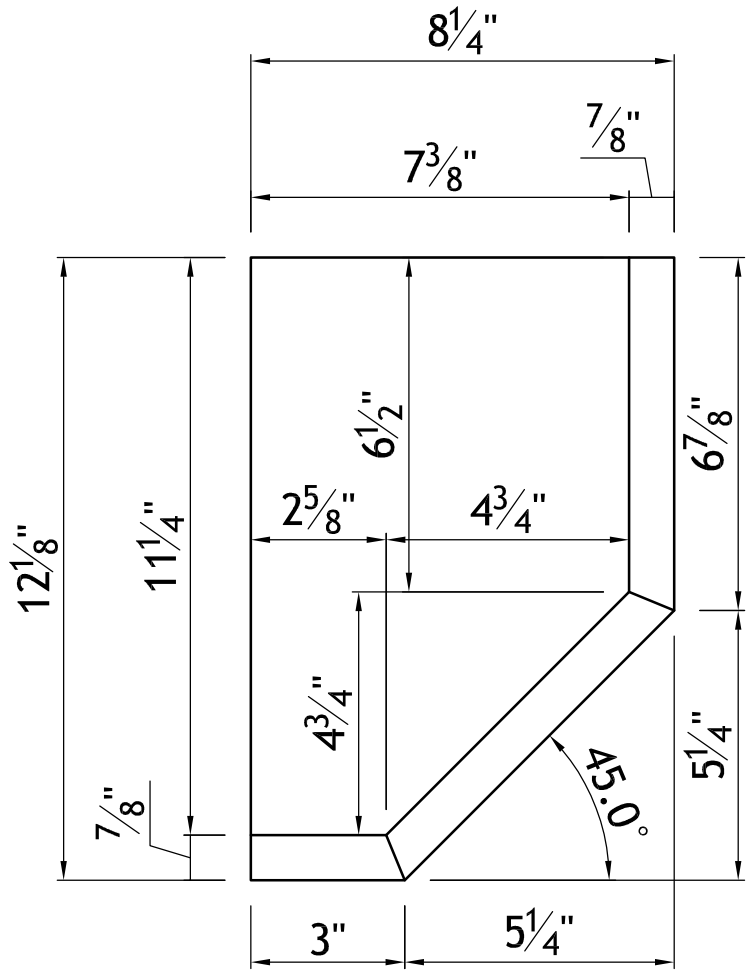

VB08239-1	Door Style: F30-75-95-2.75"S&R	Finished Left: YES	Cabinet Type: WSP
	Door Material: HDF	Finished Right: -	Dwr Front Type: -
#38	Case Material: 5/8PB	Finished Top: -	Dwr Box Type: -
	Inside Material: WHT	Finished Bottom: -	Hinge: -
Qty=1	Base Type: -	Finished Interior: YES	Edge Profile: D

WALL ANGLED END CABINET

Dealer Signoff:

VB08239-3	Door Style: PP430	Finished Left: -	Cabinet Type: SPECIAL
#4	Door Material: WALNUT	Finished Right: YES	Dwr Front Type: -
	Case Material: 5/8PB	Finished Top: YES	Dwr Box Type: -
Qty=4	Inside Material: WHT	Finished Bottom: YES	Hinge: -
	Base Type: -	Finished Interior: -	Edge Profile: D

### FLOATING SHELF

- 1 1/2" HIGH
- "D" EDGE TOP AND BOTTOM
- TO BE INSTALLED INTO CABINET #38 FROM SG1

PLAN VIEW

Dealer Signoff: