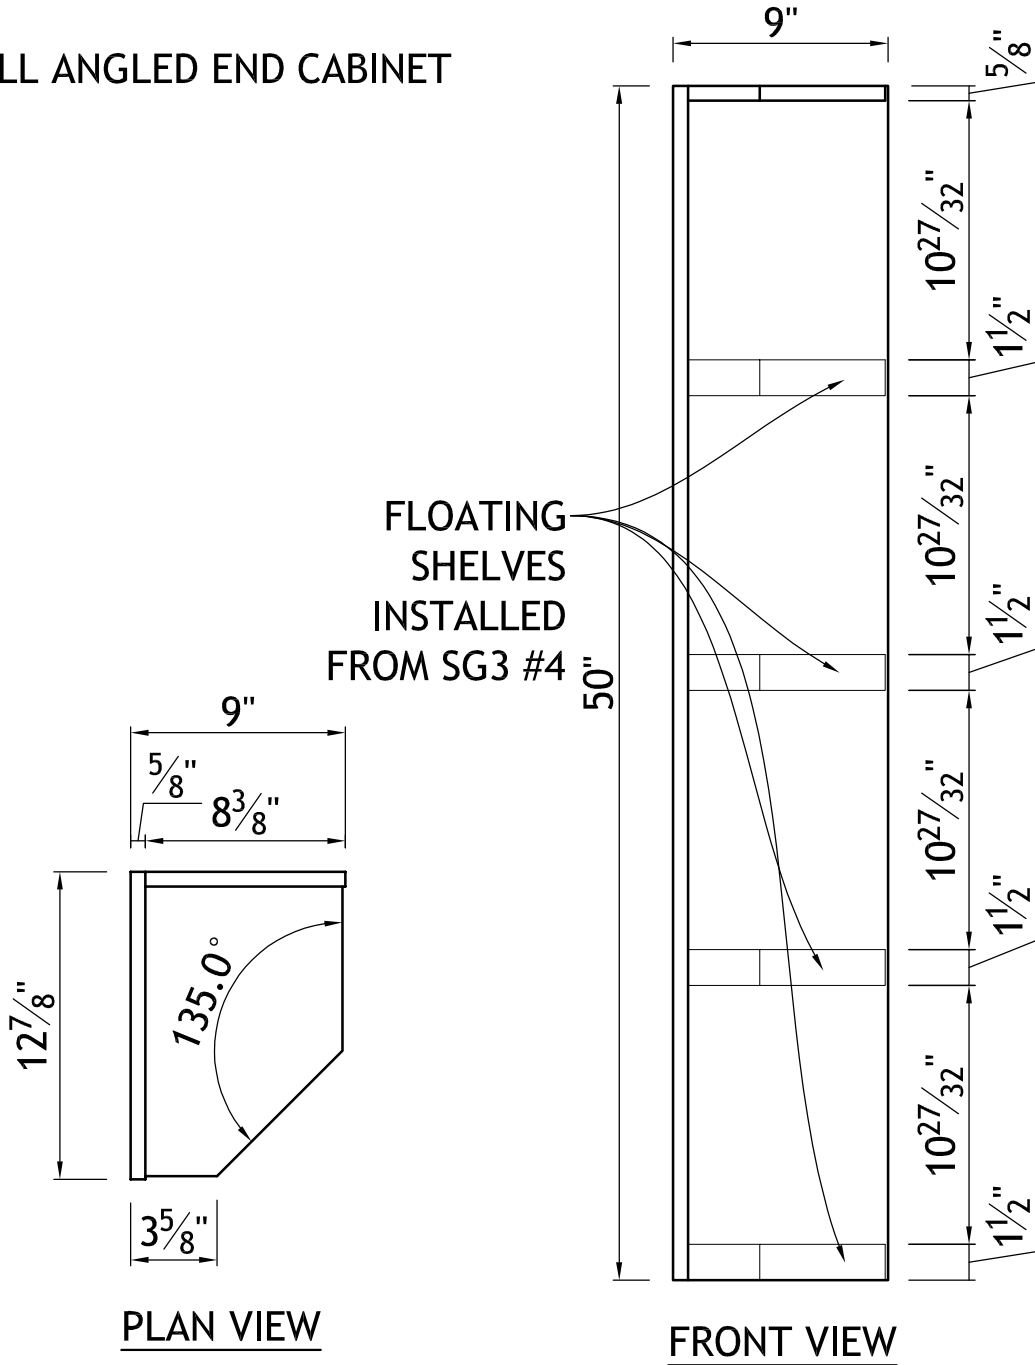

VB08239-1	Door Style: F30-75-95-2.75"S&R	Finished Left: YES	Cabinet Type: WSP
	Door Material: HDF	Finished Right: -	Dwr Front Type: -
#38	Case Material: 5/8PB	Finished Top: -	Dwr Box Type: -
	Inside Material: WHT	Finished Bottom: -	Hinge: -
Qty=1	Base Type: -	Finished Interior: YES	Edge Profile: D

WALL ANGLED END CABINET

Dealer Signoff:

VB08239-3	Door Style: PP430	Finished Left: -	Cabinet Type: SPECIAL
#4	Door Material: WALNUT	Finished Right: YES	Dwr Front Type: -
	Case Material: 5/8PB	Finished Top: YES	Dwr Box Type: -
Qty=4	Inside Material: WHT	Finished Bottom: YES	Hinge: -
	Base Type: -	Finished Interior: -	Edge Profile: D

### FLOATING SHELF

- 1 1/2" HIGH
- "D" EDGE TOP AND BOTTOM
- TO BE INSTALLED INTO CABINET #38 FROM SG1

PLAN VIEW

Dealer Signoff: